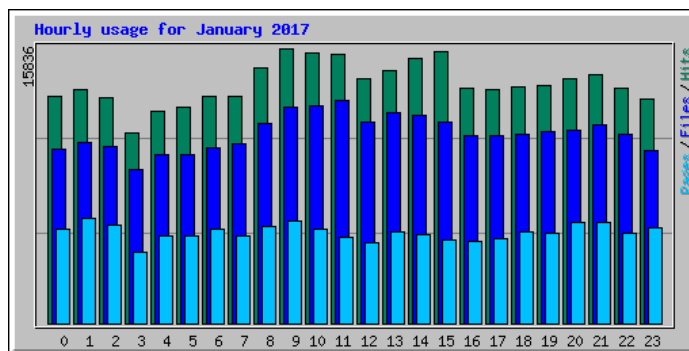

3	10355	3.12%	8442	3.21%	3643	2.89%	668	3.23%	2117	4.17%	461572	2.74%
4	9303	2.81%	7408	2.82%	3314	2.63%	593	2.87%	1922	3.78%	459112	2.73%
5	12763	3.85%	8770	3.34%	4462	3.54%	769	3.72%	2130	4.19%	923516	5.49%
6	9640	2.91%	7514	2.86%	3870	3.07%	723	3.49%	1768	3.48%	490486	2.91%
7	9407	2.84%	7440	2.83%	3662	2.91%	640	3.09%	1633	3.21%	448461	2.66%
8	9358	2.82%	7483	2.85%	3330	2.65%	606	2.93%	1897	3.73%	529855	3.15%
9	10866	3.28%	8459	3.22%	3952	3.14%	733	3.54%	2165	4.26%	520019	3.09%
10	10749	3.24%	8762	3.33%	3965	3.15%	700	3.38%	2404	4.73%	547596	3.25%
11	11179	3.37%	9273	3.53%	3760	2.99%	650	3.14%	2559	5.04%	563441	3.35%
12	10344	3.12%	8641	3.29%	3323	2.64%	608	2.94%	2227	4.38%	510238	3.03%
13	9720	2.93%	7948	3.02%	3283	2.61%	559	2.70%	2139	4.21%	453611	2.70%
14	11705	3.53%	9323	3.55%	5716	4.54%	539	2.60%	1871	3.68%	436872	2.60%
15	11256	3.39%	9499	3.61%	4320	3.43%	686	3.31%	2082	4.10%	502334	2.99%
16	10860	3.28%	8795	3.35%	4034	3.20%	796	3.85%	2339	4.60%	462635	2.75%
17	10573	3.19%	8571	3.26%	3103	2.46%	701	3.39%	2323	4.57%	562603	3.34%
18	10798	3.26%	8694	3.31%	3491	2.77%	775	3.74%	2536	4.99%	659635	3.92%
19	11659	3.52%	9081	3.45%	3991	3.17%	774	3.74%	2729	5.37%	650731	3.87%
20	11698	3.53%	9522	3.62%	3866	3.07%	645	3.12%	2911	5.73%	666726	3.96%
21	10026	3.02%	7911	3.01%	3846	3.05%	619	2.99%	2047	4.03%	476984	2.83%
22	10308	3.11%	8114	3.09%	4442	3.53%	538	2.60%	1991	3.92%	446335	2.65%
23	10887	3.28%	8795	3.35%	3735	2.97%	692	3.34%	2162	4.26%	512503	3.05%
24	11761	3.55%	9101	3.46%	5131	4.08%	585	2.83%	2197	4.33%	542531	3.22%
25	10993	3.32%	9206	3.50%	3895	3.09%	680	3.29%	2204	4.34%	840646	5.00%
26	12017	3.62%	9690	3.69%	4605	3.66%	705	3.41%	2168	4.27%	813418	4.83%
27	11043	3.33%	8534	3.25%	4842	3.85%	693	3.35%	1892	3.72%	528644	3.14%
28	11305	3.41%	8079	3.07%	5452	4.33%	762	3.68%	1834	3.61%	552217	3.28%
29	9943	3.00%	7531	2.86%	4130	3.28%	776	3.75%	1864	3.67%	437828	2.60%
30	11926	3.60%	9341	3.55%	5138	4.08%	839	4.05%	2208	4.35%	542258	3.22%
31	11801	3.56%	9146	3.48%	5554	4.41%	675	3.26%	2067	4.07%	497964	2.96%

Hourly Statistics for January 2017												
Hour	Hits		Files		Pages		KBytes					
	Avg	Total	Avg	Total	Avg	Total	Avg	Total				
0	421	13056	3.94%	323	10043	3.82%	175	5455	4.33%	20143	624429	3.71%
1	433	13449	4.06%	334	10377	3.95%	193	6009	4.77%	21015	651477	3.87%
2	418	12975	3.91%	329	10200	3.88%	183	5685	4.52%	22043	683331	4.06%
3	354	10980	3.31%	284	8818	3.35%	131	4080	3.24%	20408	632635	3.76%
4	394	12230	3.69%	313	9724	3.70%	162	5033	4.00%	18694	579510	3.44%
5	400	12416	3.74%	313	9711	3.69%	162	5051	4.01%	17222	533887	3.17%
6	421	13069	3.94%	326	10116	3.85%	175	5452	4.33%	19070	591184	3.51%
7	421	13059	3.94%	334	10365	3.94%	163	5057	4.02%	21314	660746	3.93%
8	474	14715	4.44%	371	11522	4.38%	180	5610	4.46%	27311	846653	5.03%
9	510	15836	4.78%	402	12478	4.75%	190	5902	4.69%	27616	856111	5.09%
10	502	15581	4.70%	404	12534	4.77%	175	5430	4.31%	28866	894836	5.32%