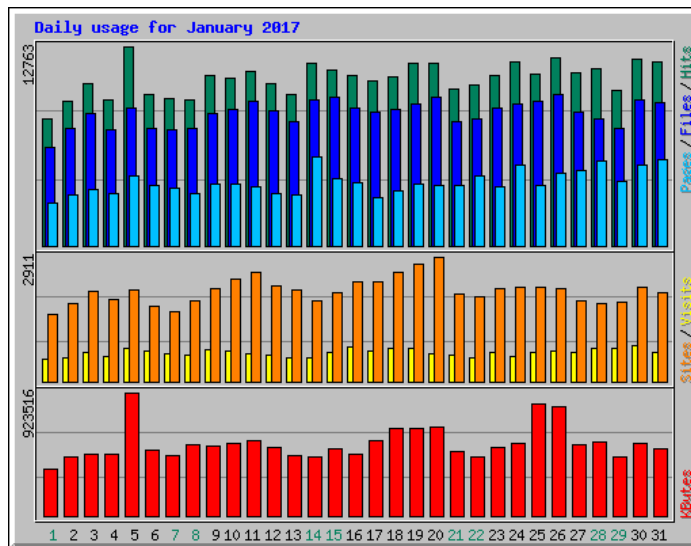

# Usage Statistics for www.www.billslater.com www.billslater.com

Summary Period: January 2017  
Generated 01-Feb-2017 02:15 EST

[\[Daily Statistics\]](#) [\[Hourly Statistics\]](#) [\[URLs\]](#) [\[Entry\]](#) [\[Exit\]](#) [\[Sites\]](#) [\[Countries\]](#)

Monthly Statistics for January 2017		
Total Hits	331601	
Total Files	262905	
Total Pages	125896	
Total Visits	20697	
Total KBytes	16827822	
Total Unique Sites	50797	
Total Unique URLs	2578	
	Avg	Max
Hits per Hour	445	1646
Hits per Day	10696	12763
Files per Day	8480	9690
Pages per Day	4061	5716
Visits per Day	667	839
KBytes per Day	542833	923516
Hits by Response Code		
Code 200 - OK	262905	
Code 206 - Partial Content	3558	
Code 301 - Moved Permanently	3284	
Code 302 - Found	44789	
Code 304 - Not Modified	6782	
Code 400 - Bad Request	130	
Code 403 - Forbidden	4	
Code 404 - Not Found	10138	
Code 405 - Method Not Allowed	11	