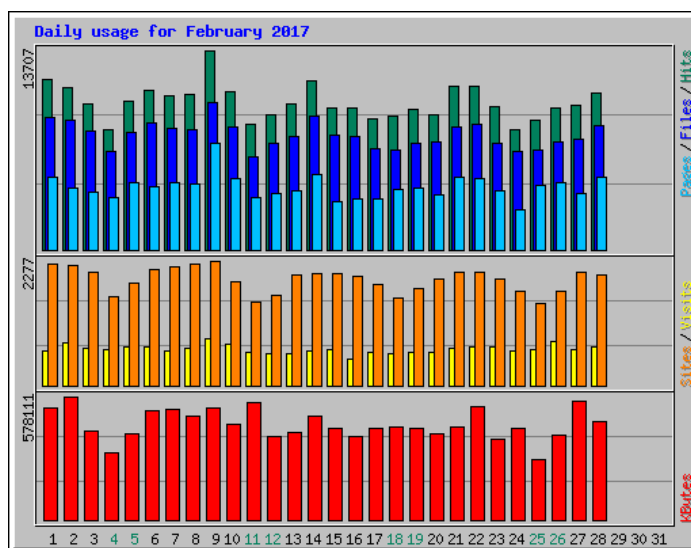

# Usage Statistics for www.billslater.com www.billslater.com

Summary Period: February 2017  
Generated 01-Mar-2017 02:15 EST

[\[Daily Statistics\]](#) [\[Hourly Statistics\]](#) [\[URLs\]](#) [\[Entry\]](#) [\[Exit\]](#) [\[Sites\]](#) [\[Countries\]](#)

Monthly Statistics for February 2017		
Total Hits	284090	
Total Files	221353	
Total Pages	120826	
Total Visits	18422	
Total KBytes	12541739	
Total Unique Sites	41829	
Total Unique URLs	2472	
	Avg	Max
Hits per Hour	422	1298
Hits per Day	10146	13707
Files per Day	7905	10109
Pages per Day	4315	7283
Visits per Day	657	866
KBytes per Day	447919	578111
Hits by Response Code		
Code 200 - OK	221353	
Code 206 - Partial Content	1589	
Code 301 - Moved Permanently	3223	
Code 302 - Found	42977	
Code 304 - Not Modified	5471	
Code 400 - Bad Request	98	
Code 403 - Forbidden	2	
Code 404 - Not Found	9360	
Code 405 - Method Not Allowed	17	

Daily Statistics for February 2017												
Day	Hits	Files	Pages	Visits	Sites	KBytes						
1	11688	4.11%	9067	4.10%	4987	4.13%	637	3.46%	2209	5.28%	522165	4.16%
2	11146	3.92%	8948	4.04%	4280	3.54%	771	4.19%	2196	5.25%	578111	4.61%