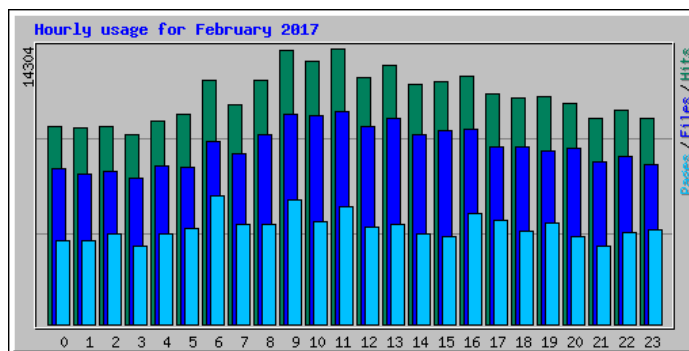

3	9979	3.51%	8130	3.67%	3996	3.31%	674	3.66%	2069	4.95%	416661	3.32%
4	8256	2.91%	6759	3.05%	3618	2.99%	655	3.56%	1632	3.90%	314698	2.51%
5	10210	3.59%	8049	3.64%	4611	3.82%	699	3.79%	1877	4.49%	402870	3.21%
6	10990	3.87%	8693	3.93%	4357	3.61%	712	3.86%	2108	5.04%	508503	4.05%
7	10537	3.71%	8321	3.76%	4590	3.80%	619	3.36%	2163	5.17%	516203	4.12%
8	10642	3.75%	8289	3.74%	4542	3.76%	687	3.73%	2223	5.31%	484351	3.86%
9	13707	4.82%	10109	4.57%	7283	6.03%	866	4.70%	2277	5.44%	525603	4.19%
10	10833	3.81%	8459	3.82%	4891	4.05%	762	4.14%	1882	4.50%	449985	3.59%
11	8610	3.03%	6400	2.89%	3544	2.93%	613	3.33%	1527	3.65%	548697	4.37%
12	9300	3.27%	7327	3.31%	3852	3.19%	571	3.10%	1635	3.91%	392128	3.13%
13	10026	3.53%	7783	3.52%	4029	3.33%	578	3.14%	2011	4.81%	407934	3.25%
14	11649	4.10%	9179	4.15%	5168	4.28%	626	3.40%	2044	4.89%	486109	3.88%
15	9704	3.42%	7889	3.56%	3302	2.73%	644	3.50%	2049	4.90%	428846	3.42%
16	9700	3.41%	7784	3.52%	3496	2.89%	487	2.64%	1981	4.74%	393791	3.14%
17	8971	3.16%	6959	3.14%	3468	2.87%	599	3.25%	1841	4.40%	426510	3.40%
18	9161	3.22%	6857	3.10%	4123	3.41%	592	3.21%	1598	3.82%	437422	3.49%
19	9685	3.41%	7288	3.29%	4272	3.54%	600	3.26%	1780	4.26%	431022	3.44%
20	9272	3.26%	7452	3.37%	3769	3.12%	602	3.27%	1942	4.64%	405236	3.23%
21	11265	3.97%	8396	3.79%	5001	4.14%	691	3.75%	2059	4.92%	432174	3.45%
22	11256	3.96%	8625	3.90%	4856	4.02%	706	3.83%	2072	4.95%	531520	4.24%
23	9867	3.47%	7363	3.33%	4040	3.34%	696	3.78%	1943	4.65%	379494	3.03%
24	8295	2.92%	6739	3.04%	2782	2.30%	622	3.38%	1715	4.10%	428787	3.42%
25	8891	3.13%	6895	3.11%	4432	3.67%	654	3.55%	1494	3.57%	281187	2.24%
26	9714	3.42%	7434	3.36%	4639	3.84%	806	4.38%	1711	4.09%	397443	3.17%
27	9921	3.49%	7593	3.43%	3904	3.23%	655	3.56%	2065	4.94%	554625	4.42%
28	10815	3.81%	8566	3.87%	4994	4.13%	699	3.79%	2022	4.83%	459665	3.67%

Hourly Statistics for February 2017

Hour	Hits		Files		Pages		KBytes					
	Avg	Total	Avg	Total	Avg	Total	Avg	Total				
0	365	10222	3.60%	288	8074	3.65%	154	4318	3.57%	16865	472208	3.77%
1	363	10176	3.58%	278	7789	3.52%	154	4317	3.57%	14817	414883	3.31%
2	366	10252	3.61%	282	7906	3.57%	166	4671	3.87%	16412	459545	3.66%
3	351	9855	3.47%	270	7562	3.42%	143	4025	3.33%	15677	438969	3.50%
4	375	10506	3.70%	293	8220	3.71%	167	4692	3.88%	16971	475196	3.79%
5	388	10885	3.83%	290	8124	3.67%	176	4944	4.09%	16901	473230	3.77%
6	451	12645	4.45%	337	9462	4.27%	237	6636	5.49%	18105	506937	4.04%
7	407	11405	4.01%	315	8839	3.99%	184	5153	4.26%	16996	475878	3.79%
8	452	12667	4.46%	351	9846	4.45%	186	5212	4.31%	20234	566565	4.52%
9	506	14171	4.99%	388	10888	4.92%	229	6429	5.32%	19253	539088	4.30%
10	486	13629	4.80%	386	10833	4.89%	188	5289	4.38%	20952	586663	4.68%
11	510	14304	5.04%	394	11054	4.99%	217	6097	5.05%	22071	617982	4.93%
12	456	12772	4.50%	366	10250	4.63%	180	5066	4.19%	18662	522546	4.17%
13	478	13393	4.71%	380	10643	4.81%	185	5200	4.30%	23374	654475	5.22%