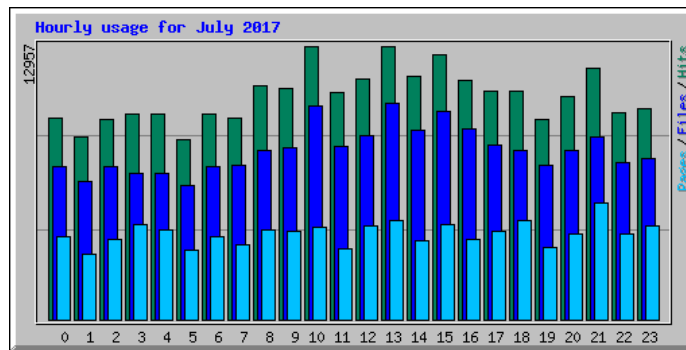

2	7485	2.95%	5465	2.84%	2703	2.76%	531	3.10%	1403	3.96%	393482	3.23%
3	8613	3.39%	6705	3.49%	3120	3.18%	450	2.63%	1512	4.27%	497739	4.09%
4	9284	3.66%	7094	3.69%	3822	3.90%	581	3.39%	1673	4.72%	371689	3.05%
5	11467	4.52%	9376	4.88%	3710	3.79%	591	3.45%	1669	4.71%	493613	4.05%
6	9302	3.66%	7168	3.73%	3279	3.35%	644	3.76%	1833	5.17%	466931	3.83%
7	8981	3.54%	6941	3.61%	2845	2.90%	700	4.08%	1865	5.26%	399712	3.28%
8	8318	3.28%	6600	3.43%	3033	3.10%	606	3.54%	1485	4.19%	446960	3.67%
9	9126	3.60%	6777	3.52%	3462	3.53%	654	3.82%	1542	4.35%	486735	3.99%
10	8783	3.46%	6828	3.55%	2924	2.98%	574	3.35%	1701	4.80%	460435	3.78%
11	8858	3.49%	6738	3.50%	3159	3.22%	578	3.37%	1590	4.49%	475603	3.90%
12	8673	3.42%	6565	3.41%	3921	4.00%	568	3.31%	1792	5.06%	451792	3.71%
13	8493	3.35%	6236	3.24%	4075	4.16%	532	3.10%	1729	4.88%	391959	3.22%
14	6520	2.57%	4709	2.45%	2544	2.60%	524	3.06%	1535	4.33%	397712	3.26%
15	6050	2.38%	4480	2.33%	2454	2.50%	602	3.51%	1498	4.23%	310035	2.54%
16	7223	2.85%	5208	2.71%	3645	3.72%	546	3.19%	1342	3.79%	359302	2.95%
17	8437	3.32%	6148	3.20%	2865	2.92%	607	3.54%	1694	4.78%	392986	3.23%
18	6942	2.73%	5392	2.80%	2286	2.33%	561	3.27%	1630	4.60%	443749	3.64%
19	7395	2.91%	5882	3.06%	2467	2.52%	600	3.50%	1719	4.85%	373922	3.07%
20	6652	2.62%	5023	2.61%	2422	2.47%	478	2.79%	1635	4.61%	375994	3.09%
21	7575	2.98%	5305	2.76%	3366	3.44%	549	3.20%	1493	4.21%	298725	2.45%
22	6551	2.58%	4621	2.40%	2836	2.89%	523	3.05%	1381	3.90%	277605	2.28%
23	6915	2.72%	5137	2.67%	3152	3.22%	514	3.00%	1307	3.69%	327647	2.69%
24	8295	3.27%	6141	3.19%	3144	3.21%	500	2.92%	1506	4.25%	306190	2.51%
25	8210	3.23%	6366	3.31%	2972	3.03%	490	2.86%	1582	4.46%	435174	3.57%
26	8553	3.37%	6470	3.36%	3025	3.09%	509	2.97%	1686	4.76%	339829	2.79%
27	8292	3.27%	6523	3.39%	2896	2.96%	493	2.88%	1657	4.68%	333405	2.74%
28	8689	3.42%	6748	3.51%	3663	3.74%	530	3.09%	1509	4.26%	311908	2.56%
29	7658	3.02%	5795	3.01%	3283	3.35%	586	3.42%	1341	3.78%	344335	2.83%
30	8491	3.35%	6243	3.25%	3977	4.06%	554	3.23%	1311	3.70%	365274	3.00%
31	9663	3.81%	7350	3.82%	3520	3.59%	543	3.17%	2133	6.02%	446491	3.66%

Hourly Statistics for July 2017												
Hour	Hits			Files			Pages					
	Avg	Total		Avg	Total		Avg	Total				
0	308	9563	3.77%	234	7258	3.77%	126	3934	4.02%	13591	421318	3.46%
1	278	8648	3.41%	211	6553	3.41%	100	3104	3.17%	15383	476867	3.91%
2	306	9504	3.74%	234	7276	3.78%	122	3793	3.87%	19221	595853	4.89%
3	314	9763	3.85%	223	6932	3.60%	145	4512	4.61%	13616	422095	3.46%
4	313	9709	3.82%	224	6949	3.61%	137	4250	4.34%	15367	476383	3.91%
5	274	8507	3.35%	204	6344	3.30%	106	3287	3.35%	13554	420172	3.45%
6	314	9757	3.84%	232	7216	3.75%	126	3928	4.01%	14362	445225	3.65%
7	308	9557	3.77%	234	7279	3.78%	113	3526	3.60%	19251	596771	4.90%
8	356	11048	4.35%	258	8008	4.16%	136	4239	4.33%	20152	624702	5.13%
9	352	10938	4.31%	262	8139	4.23%	135	4193	4.28%	14499	449473	3.69%
10	417	12942	5.10%	326	10119	5.26%	141	4388	4.48%	17522	543194	4.46%