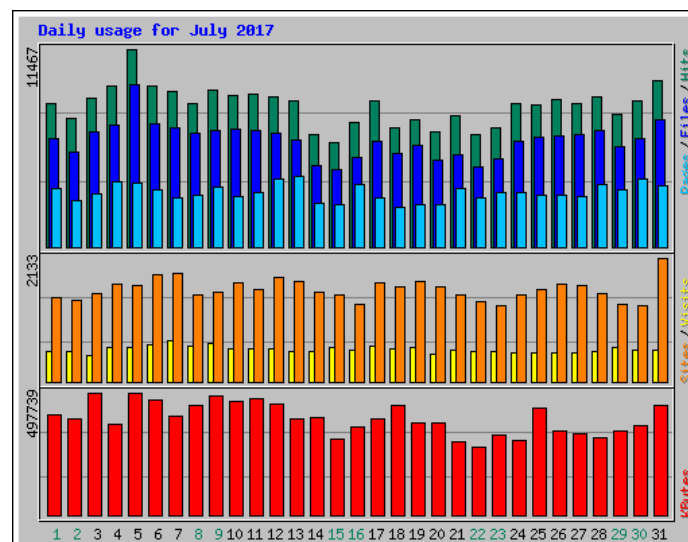

# Usage Statistics for www.www.billslater.com www.billslater.com

Summary Period: July 2017  
Generated 01-Aug-2017 02:15 EDT

[\[Daily Statistics\]](#) [\[Hourly Statistics\]](#) [\[URLs\]](#) [\[Entry\]](#) [\[Exit\]](#) [\[Sites\]](#) [\[Countries\]](#)

Monthly Statistics for July 2017		
Total Hits	253831	
Total Files	192327	
Total Pages	97976	
Total Visits	17142	
Total KBytes	12184541	
Total Unique Sites	35436	
Total Unique URLs	2745	
	Avg	Max
Hits per Hour	341	2585
Hits per Day	8188	11467
Files per Day	6204	9376
Pages per Day	3160	4075
Visits per Day	552	700
KBytes per Day	393050	497739
Hits by Response Code		
Undefined response code	1	
Code 200 - OK	192327	
Code 206 - Partial Content	1650	
Code 301 - Moved Permanently	2752	
Code 302 - Found	40755	
Code 304 - Not Modified	6579	
Code 400 - Bad Request	36	
Code 403 - Forbidden	27	
Code 404 - Not Found	9686	
Code 405 - Method Not Allowed	18	