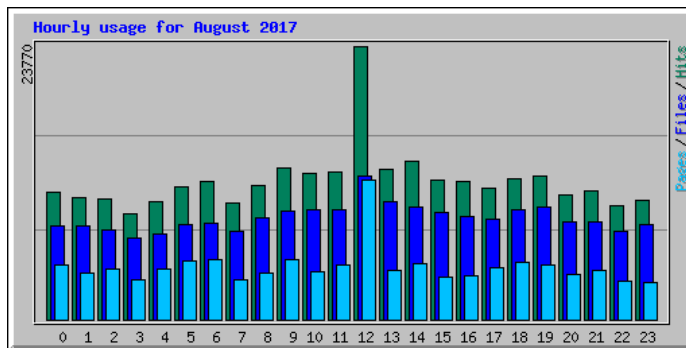

2	10370	3.59%	7926	3.74%	4341	3.92%	679	3.74%	1836	4.90%	643251	5.01%
3	9841	3.41%	7402	3.49%	3764	3.40%	539	2.97%	1599	4.26%	589985	4.59%
4	8796	3.05%	6800	3.21%	3427	3.10%	498	2.74%	1454	3.88%	487096	3.79%
5	7402	2.57%	5717	2.69%	2436	2.20%	507	2.79%	1274	3.40%	392950	3.06%
6	8479	2.94%	6396	3.01%	3323	3.00%	556	3.06%	1392	3.71%	369232	2.87%
7	8403	2.91%	6563	3.09%	2911	2.63%	534	2.94%	1581	4.22%	362251	2.82%
8	7747	2.69%	6156	2.90%	2310	2.09%	482	2.65%	1493	3.98%	362212	2.82%
9	8828	3.06%	6778	3.19%	3415	3.09%	614	3.38%	1521	4.06%	445856	3.47%
10	8187	2.84%	6563	3.09%	2900	2.62%	593	3.27%	1538	4.10%	377699	2.94%
11	20420	7.08%	10071	4.75%	11001	9.94%	757	4.17%	1639	4.37%	529602	4.12%
12	8822	3.06%	6887	3.25%	3891	3.52%	561	3.09%	1524	4.06%	382166	2.97%
13	9177	3.18%	6867	3.24%	3650	3.30%	617	3.40%	1502	4.00%	343417	2.67%
14	9131	3.17%	7302	3.44%	3088	2.79%	617	3.40%	1813	4.83%	417991	3.25%
15	9558	3.31%	7287	3.43%	3634	3.28%	614	3.38%	1946	5.19%	377574	2.94%
16	10939	3.79%	8628	4.07%	3016	2.73%	675	3.72%	2779	7.41%	476486	3.71%
17	9115	3.16%	6992	3.30%	3090	2.79%	539	2.97%	1935	5.16%	456584	3.55%
18	9037	3.13%	6636	3.13%	3795	3.43%	535	2.95%	1689	4.50%	334125	2.60%
19	7989	2.77%	6174	2.91%	3177	2.87%	607	3.34%	1385	3.69%	307691	2.39%
20	8132	2.82%	5981	2.82%	3372	3.05%	614	3.38%	1447	3.86%	335368	2.61%
21	9385	3.25%	7130	3.36%	3440	3.11%	603	3.32%	1702	4.54%	332809	2.59%
22	10266	3.56%	7510	3.54%	4290	3.88%	639	3.52%	1724	4.60%	432943	3.37%
23	7862	2.73%	6061	2.86%	2786	2.52%	598	3.29%	1619	4.32%	409074	3.18%
24	8706	3.02%	6401	3.02%	3363	3.04%	577	3.18%	1585	4.23%	282870	2.20%
25	7640	2.65%	5787	2.73%	2318	2.09%	539	2.97%	1482	3.95%	358001	2.79%
26	7473	2.59%	5748	2.71%	2963	2.68%	510	2.81%	1188	3.17%	373406	2.91%
27	7442	2.58%	5808	2.74%	2375	2.15%	487	2.68%	1247	3.32%	413571	3.22%
28	8457	2.93%	6186	2.92%	3490	3.15%	502	2.76%	1466	3.91%	330513	2.57%
29	10662	3.70%	6482	3.06%	3112	2.81%	540	2.97%	1513	4.03%	411746	3.20%
30	8466	2.93%	6419	3.03%	3291	2.97%	582	3.20%	1568	4.18%	419784	3.27%
31	11498	3.99%	7540	3.55%	4973	4.49%	722	3.98%	1442	3.84%	529077	4.12%

Hourly Statistics for August 2017												
Hour	Hits			Files			Pages			KBytes		
	Avg	Total		Avg	Total		Avg	Total	Avg	Total		
0	357	11095	3.85%	264	8193	3.86%	154	4782	4.32%	15487	480095	3.74%
1	340	10569	3.66%	260	8089	3.81%	128	3982	3.60%	14163	439046	3.42%
2	338	10488	3.64%	250	7764	3.66%	141	4394	3.97%	14679	455034	3.54%
3	295	9164	3.18%	229	7103	3.35%	112	3497	3.16%	12512	387867	3.02%
4	329	10202	3.54%	240	7459	3.52%	139	4337	3.92%	14403	446501	3.47%
5	372	11539	4.00%	266	8254	3.89%	162	5041	4.56%	17227	534034	4.16%
6	385	11957	4.14%	270	8391	3.95%	167	5188	4.69%	12437	385544	3.00%
7	324	10072	3.49%	249	7721	3.64%	110	3428	3.10%	17203	533304	4.15%
8	376	11681	4.05%	286	8873	4.18%	129	4029	3.64%	17608	545861	4.25%
9	423	13132	4.55%	305	9469	4.46%	169	5267	4.76%	19750	612258	4.76%
10	409	12702	4.40%	306	9509	4.48%	133	4125	3.73%	17620	546231	4.25%