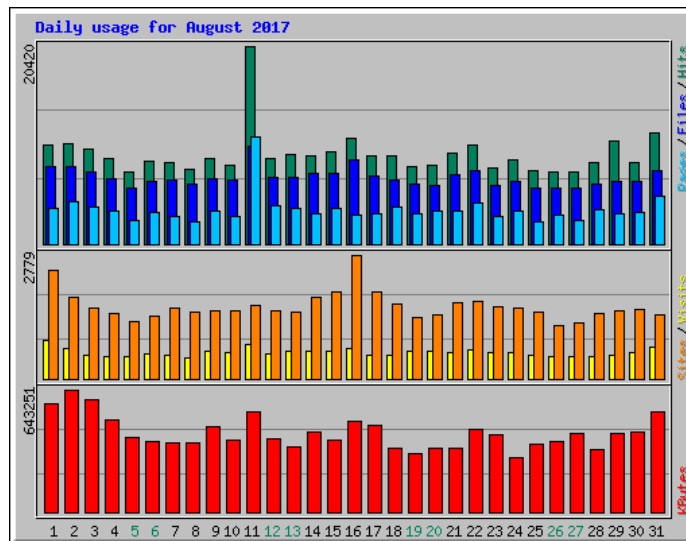

Usage Statistics for www.www.billslater.com www.billslater.com

Summary Period: August 2017
Generated 01-Sep-2017 02:15 EDT

[\[Daily Statistics\]](#) [\[Hourly Statistics\]](#) [\[URLs\]](#) [\[Entry\]](#) [\[Exit\]](#) [\[Sites\]](#) [\[Countries\]](#)

Monthly Statistics for August 2017		
Total Hits	288477	
Total Files	212163	
Total Pages	110663	
Total Visits	18162	
Total KBytes	12851494	
Total Unique Sites	37506	
Total Unique URLs	2595	
	Avg	Max
Hits per Hour	387	12206
Hits per Day	9305	20420
Files per Day	6843	10071
Pages per Day	3569	11001
Visits per Day	585	848
KBytes per Day	414564	643251
Hits by Response Code		
Undefined response code	120	
Code 200 - OK	212163	
Code 206 - Partial Content	1901	
Code 301 - Moved Permanently	3046	
Code 302 - Found	46556	
Code 304 - Not Modified	5567	
Code 400 - Bad Request	47	
Code 403 - Forbidden	148	
Code 404 - Not Found	18865	
Code 405 - Method Not Allowed	64	