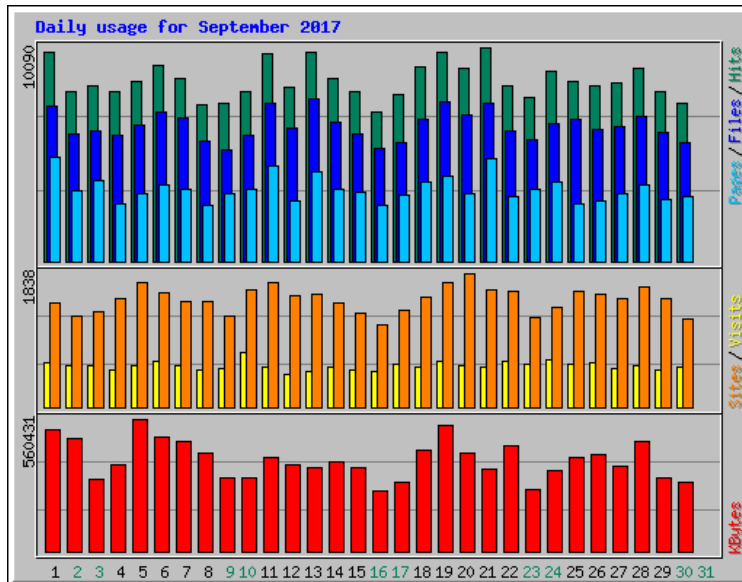

Usage Statistics for www.billslater.com www.billslater.com

Summary Period: September 2017
Generated 01-Oct-2017 02:15 EDT

[\[Daily Statistics\]](#) [\[Hourly Statistics\]](#) [\[URLs\]](#) [\[Entry\]](#) [\[Exit\]](#) [\[Sites\]](#) [\[Countries\]](#)

Monthly Statistics for September 2017		
Total Hits	255521	
Total Files	192048	
Total Pages	102516	
Total Visits	16834	
Total KBytes	1161975	
Total Unique Sites	32138	
Total Unique URLs	2534	
	Avg	Max
Hits per Hour	354	1387
Hits per Day	8517	10090
Files per Day	6401	7621
Pages per Day	3417	4916
Visits per Day	561	751
KBytes per Day	387325	560431
Hits by Response Code		
Undefined response code	1	
Code 200 - OK	192048	
Code 206 - Partial Content	1602	
Code 301 - Moved Permanently	2655	
Code 302 - Found	43699	
Code 304 - Not Modified	4814	
Code 400 - Bad Request	69	
Code 403 - Forbidden	15	
Code 404 - Not Found	10601	
Code 405 - Method Not Allowed	17	