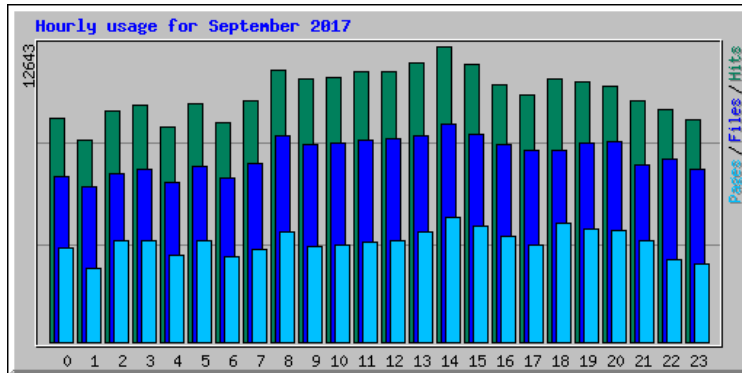

Daily Statistics for September 2017												
Day	Hits		Files		Pages		Visits		Sites		KBytes	
1	9860	3.86%	7295	3.80%	4916	4.80%	611	3.63%	1435	4.47%	514300	4.43%
2	7994	3.13%	6010	3.13%	3334	3.25%	562	3.34%	1253	3.90%	475699	4.09%
3	8256	3.23%	6157	3.21%	3794	3.70%	563	3.34%	1304	4.06%	305677	2.63%
4	7997	3.13%	5965	3.11%	2685	2.62%	505	3.00%	1488	4.63%	368575	3.17%
5	8478	3.32%	6421	3.34%	3209	3.13%	562	3.34%	1710	5.32%	560431	4.82%
6	9201	3.60%	7005	3.65%	3603	3.51%	622	3.69%	1569	4.88%	482482	4.15%
7	8605	3.37%	6756	3.52%	3429	3.34%	577	3.43%	1453	4.52%	463845	3.99%
8	7412	2.90%	5641	2.94%	2655	2.59%	517	3.07%	1439	4.48%	416859	3.59%
9	7435	2.91%	5285	2.75%	3222	3.14%	530	3.15%	1255	3.91%	308079	2.65%
10	8015	3.14%	5964	3.11%	3398	3.31%	751	4.46%	1609	5.01%	310671	2.67%
11	9773	3.82%	7449	3.88%	4510	4.40%	542	3.22%	1713	5.33%	399182	3.44%
12	8184	3.20%	6254	3.26%	2836	2.77%	457	2.71%	1529	4.76%	367172	3.16%
13	9824	3.84%	7621	3.97%	4212	4.11%	484	2.88%	1545	4.81%	352782	3.04%
14	8647	3.38%	6578	3.43%	3428	3.34%	546	3.24%	1435	4.47%	380106	3.27%
15	8021	3.14%	5974	3.11%	3228	3.15%	511	3.04%	1286	4.00%	357147	3.07%
16	7002	2.74%	5304	2.76%	2666	2.60%	491	2.92%	1138	3.54%	255010	2.19%
17	7840	3.07%	5589	2.91%	3096	3.02%	585	3.48%	1326	4.13%	295454	2.54%
18	9153	3.58%	6685	3.48%	3718	3.63%	548	3.26%	1506	4.69%	426940	3.67%
19	9874	3.86%	7503	3.91%	3997	3.90%	627	3.72%	1713	5.33%	531679	4.58%
20	9081	3.55%	6913	3.60%	3190	3.11%	572	3.40%	1838	5.72%	416702	3.59%
21	10090	3.95%	7465	3.89%	4847	4.73%	548	3.26%	1600	4.98%	346292	2.98%
22	8305	3.25%	6149	3.20%	3054	2.98%	625	3.71%	1592	4.95%	444684	3.83%
23	7732	3.03%	5736	2.99%	3393	3.31%	591	3.51%	1238	3.85%	261734	2.25%
24	8985	3.52%	6479	3.37%	3720	3.63%	643	3.82%	1373	4.27%	343165	2.95%
25	8500	3.33%	6708	3.49%	2745	2.68%	580	3.45%	1597	4.97%	398628	3.43%
26	8244	3.23%	6244	3.25%	2853	2.78%	604	3.59%	1551	4.83%	407298	3.51%
27	8437	3.30%	6356	3.31%	3223	3.14%	539	3.20%	1488	4.63%	360613	3.10%
28	9078	3.55%	6840	3.56%	3622	3.53%	565	3.36%	1656	5.15%	466499	4.01%
29	8020	3.14%	6092	3.17%	2909	2.84%	518	3.08%	1486	4.62%	309252	2.66%
30	7478	2.93%	5610	2.92%	3024	2.95%	550	3.27%	1200	3.73%	292798	2.52%

Hourly Statistics for September 2017												
Hour	Hits		Files		Pages		KBytes					
	Avg	Total	Avg	Total	Avg	Total	Avg	Total				
0	318	9555	3.74%	235	7075	3.68%	133	4016	3.92%	15631	468932	4.04%
1	287	8624	3.38%	221	6639	3.46%	105	3176	3.10%	12465	373947	3.22%
2	329	9889	3.87%	239	7173	3.74%	143	4306	4.20%	12705	381148	3.28%
3	337	10111	3.96%	246	7403	3.85%	144	4320	4.21%	17534	526015	4.53%