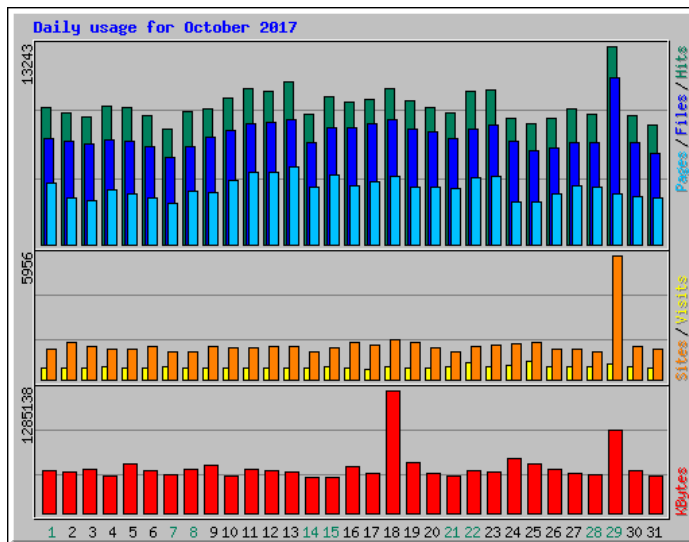

Usage Statistics for www.www.billslater.com www.billslater.com

Summary Period: October 2017
Generated 01-Nov-2017 02:15 EDT

[\[Daily Statistics\]](#) [\[Hourly Statistics\]](#) [\[URLs\]](#) [\[Entry\]](#) [\[Exit\]](#) [\[Sites\]](#) [\[Countries\]](#)

Monthly Statistics for October 2017		
Total Hits	289063	
Total Files	226854	
Total Pages	117181	
Total Visits	18247	
Total KBytes	14995650	
Total Unique Sites	38368	
Total Unique URLs	2727	
	Avg	Max
Hits per Hour	388	1523
Hits per Day	9324	13243
Files per Day	7317	11140
Pages per Day	3780	5194
Visits per Day	588	856
KBytes per Day	483731	1285138
Hits by Response Code		
Undefined response code	1	
Code 200 - OK	226854	
Code 206 - Partial Content	1913	
Code 301 - Moved Permanently	2554	
Code 302 - Found	42764	
Code 304 - Not Modified	5416	
Code 400 - Bad Request	31	
Code 403 - Forbidden	3	
Code 404 - Not Found	9523	
Code 405 - Method Not Allowed	3	
Code 417 - Expectation Failed	1	