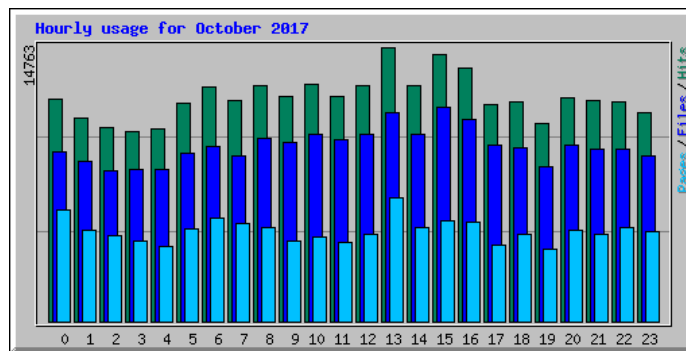

1	9135	3.16%	7048	3.11%	4138	3.53%	535	2.93%	1449	3.78%	441500	2.94%
2	8745	3.03%	6865	3.03%	3073	2.62%	570	3.12%	1770	4.61%	436952	2.91%
3	8551	2.96%	6685	2.95%	2942	2.51%	547	3.00%	1564	4.08%	460803	3.07%
4	9236	3.20%	6937	3.06%	3659	3.12%	592	3.24%	1430	3.73%	393134	2.62%
5	9166	3.17%	6929	3.05%	3384	2.89%	580	3.18%	1472	3.84%	508953	3.39%
6	8645	2.99%	6522	2.87%	3136	2.68%	545	2.99%	1605	4.18%	440090	2.93%
7	7711	2.67%	5828	2.57%	2763	2.36%	594	3.26%	1301	3.39%	396363	2.64%
8	8865	3.07%	6576	2.90%	3570	3.05%	518	2.84%	1340	3.49%	460088	3.07%
9	9080	3.14%	7142	3.15%	3482	2.97%	524	2.87%	1584	4.13%	496811	3.31%
10	9777	3.38%	7652	3.37%	4282	3.65%	566	3.10%	1549	4.04%	385795	2.57%
11	10375	3.59%	8077	3.56%	4794	4.09%	538	2.95%	1523	3.97%	462521	3.08%
12	10208	3.53%	8140	3.59%	4785	4.08%	527	2.89%	1580	4.12%	450703	3.01%
13	10814	3.74%	8310	3.66%	5194	4.43%	542	2.97%	1561	4.07%	432298	2.88%
14	8711	3.01%	6834	3.01%	3850	3.29%	535	2.93%	1345	3.51%	375587	2.50%
15	9846	3.41%	7830	3.45%	4627	3.95%	605	3.32%	1541	4.02%	379810	2.53%
16	9496	3.29%	7827	3.45%	3895	3.32%	576	3.16%	1801	4.69%	494273	3.30%
17	9707	3.36%	8102	3.57%	4156	3.55%	489	2.68%	1641	4.28%	412744	2.75%
18	10378	3.59%	8358	3.68%	4521	3.86%	599	3.28%	1895	4.94%	1285138	8.57%
19	9581	3.31%	7686	3.39%	3812	3.25%	561	3.07%	1748	4.56%	533063	3.55%
20	9164	3.17%	7541	3.32%	3835	3.27%	540	2.96%	1504	3.92%	414300	2.76%
21	8776	3.04%	7093	3.13%	3771	3.22%	625	3.43%	1329	3.46%	381598	2.54%
22	10198	3.53%	7729	3.41%	4439	3.79%	782	4.29%	1605	4.18%	444114	2.96%
23	10339	3.58%	7998	3.53%	4552	3.88%	585	3.21%	1654	4.31%	432291	2.88%
24	8468	2.93%	6859	3.02%	2835	2.42%	652	3.57%	1726	4.50%	577517	3.85%
25	8064	2.79%	6301	2.78%	2799	2.39%	856	4.69%	1799	4.69%	520008	3.47%
26	8466	2.93%	6398	2.82%	3407	2.91%	645	3.53%	1449	3.78%	452980	3.02%
27	9069	3.14%	6817	3.01%	3922	3.35%	645	3.53%	1448	3.77%	411817	2.75%
28	8705	3.01%	6803	3.00%	3871	3.30%	618	3.39%	1356	3.53%	405414	2.70%
29	13243	4.58%	11140	4.91%	3394	2.90%	732	4.01%	5956	15.52%	867655	5.79%
30	8566	2.96%	6759	2.98%	3175	2.71%	590	3.23%	1573	4.10%	447421	2.98%
31	7978	2.76%	6068	2.67%	3118	2.66%	565	3.10%	1440	3.75%	393909	2.63%

Hourly Statistics for October 2017												
Hour	Hits			Files			Pages			KBytes		
	Avg	Total		Avg	Total		Avg	Total	Avg	Total		
0	384	11930	4.13%	293	9097	4.01%	192	5964	5.09%	19679	610038	4.07%
1	354	10979	3.80%	277	8595	3.79%	158	4898	4.18%	15949	494407	3.30%
2	337	10468	3.62%	261	8102	3.57%	148	4593	3.92%	17240	534453	3.56%
3	329	10211	3.53%	263	8183	3.61%	139	4310	3.68%	18769	581825	3.88%
4	334	10369	3.59%	264	8206	3.62%	130	4049	3.46%	16999	526968	3.51%
5	379	11754	4.07%	292	9057	3.99%	160	4970	4.24%	16944	525250	3.50%
6	406	12586	4.35%	304	9450	4.17%	180	5596	4.78%	18579	575953	3.84%
7	383	11888	4.11%	286	8876	3.91%	170	5299	4.52%	17478	541831	3.61%
8	408	12667	4.38%	318	9882	4.36%	162	5035	4.30%	21763	674647	4.50%
			4.18%			4.24%			3.68%			4.31%