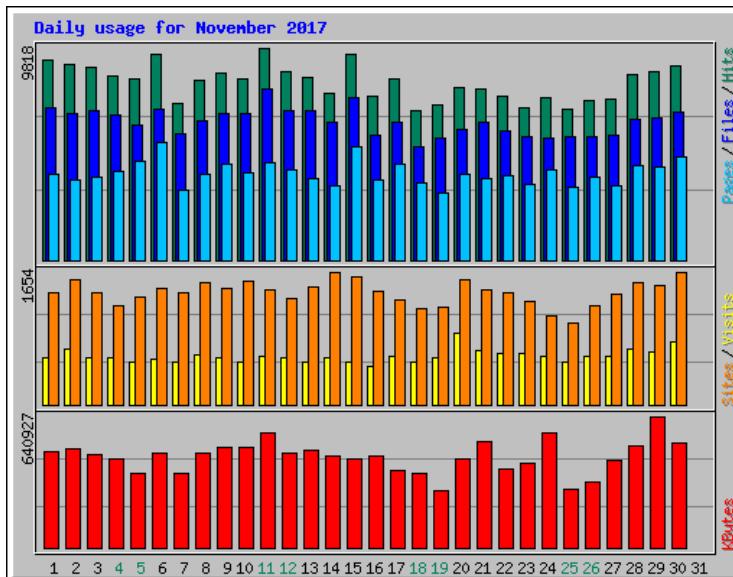

# Usage Statistics for www.billslater.com www.billslater.com

Summary Period: November 2017  
Generated 01-Dec-2017 02:15 EST

[\[Daily Statistics\]](#) [\[Hourly Statistics\]](#) [\[URLs\]](#) [\[Entry\]](#) [\[Exit\]](#) [\[Sites\]](#) [\[Countries\]](#)

Monthly Statistics for November 2017		
Total Hits	246639	
Total Files	192058	
Total Pages	120748	
Total Visits	18043	
Total KBytes	13284660	
Total Unique Sites	30482	
Total Unique URLs	2632	
	Avg	Max
Hits per Hour	342	1501
Hits per Day	8221	9818
Files per Day	6401	7900
Pages per Day	4024	5462
Visits per Day	601	896
KBytes per Day	442822	640927
Hits by Response Code		
Undefined response code	2	
Code 200 - OK	192058	
Code 206 - Partial Content	1949	
Code 301 - Moved Permanently	2312	
Code 302 - Found	37879	
Code 304 - Not Modified	5207	
Code 400 - Bad Request	58	
Code 403 - Forbidden	25	
Code 404 - Not Found	7138	
Code 405 - Method Not Allowed	10	
Code 413 - Request Entity Too Large	1	