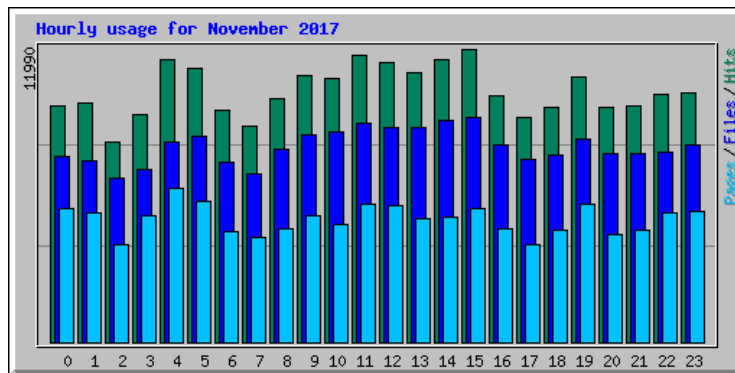

Daily Statistics for November 2017												
Day	Hits		Files		Pages		Visits		Sites		KBytes	
1	9235	3.74%	7027	3.66%	3954	3.27%	589	3.26%	1393	4.57%	467494	3.52%
2	9043	3.67%	6809	3.55%	3680	3.05%	698	3.87%	1550	5.08%	482766	3.63%
3	8914	3.61%	6894	3.59%	3820	3.16%	591	3.28%	1388	4.55%	452471	3.41%
4	8520	3.45%	6703	3.49%	4132	3.42%	577	3.20%	1228	4.03%	431617	3.25%
5	8372	3.39%	6267	3.26%	4582	3.79%	530	2.94%	1335	4.38%	364994	2.75%
6	9531	3.86%	7008	3.65%	5462	4.52%	564	3.13%	1439	4.72%	462320	3.48%
7	7273	2.95%	5838	3.04%	3250	2.69%	525	2.91%	1402	4.60%	366137	2.76%
8	8282	3.36%	6432	3.35%	3999	3.31%	618	3.43%	1520	4.99%	458473	3.45%
9	8654	3.51%	6784	3.53%	4450	3.69%	589	3.26%	1449	4.75%	492613	3.71%
10	8362	3.39%	6806	3.54%	4038	3.34%	523	2.90%	1542	5.06%	487458	3.67%
11	9818	3.98%	7900	4.11%	4509	3.73%	597	3.31%	1438	4.72%	559417	4.21%
12	8693	3.52%	6933	3.61%	4171	3.45%	584	3.24%	1328	4.36%	460725	3.47%
13	8472	3.43%	6946	3.62%	3783	3.13%	535	2.97%	1467	4.81%	473358	3.56%
14	7711	3.13%	6386	3.33%	3439	2.85%	587	3.25%	1654	5.43%	443833	3.34%
15	9506	3.85%	7512	3.91%	5223	4.33%	533	2.95%	1583	5.19%	430297	3.24%
16	7573	3.07%	5783	3.01%	3685	3.05%	474	2.63%	1416	4.65%	448116	3.37%
17	8396	3.40%	6403	3.33%	4440	3.68%	605	3.35%	1295	4.25%	374773	2.82%
18	6919	2.81%	5273	2.75%	3550	2.94%	529	2.93%	1200	3.94%	366009	2.76%
19	7207	2.92%	5656	2.94%	3079	2.55%	581	3.22%	1211	3.97%	277708	2.09%
20	7970	3.23%	6021	3.13%	3989	3.30%	896	4.97%	1555	5.10%	432980	3.26%
21	7889	3.20%	6372	3.32%	3777	3.13%	682	3.78%	1430	4.69%	515261	3.88%
22	7566	3.07%	5954	3.10%	3921	3.25%	636	3.52%	1394	4.57%	385556	2.90%
23	7060	2.86%	5692	2.96%	3527	2.92%	645	3.57%	1291	4.24%	408674	3.08%
24	7534	3.05%	5618	2.93%	4165	3.45%	606	3.36%	1113	3.65%	558008	4.20%
25	7007	2.84%	5704	2.97%	3352	2.78%	529	2.93%	1010	3.31%	287570	2.16%
26	7413	3.01%	5698	2.97%	3830	3.17%	606	3.36%	1226	4.02%	321352	2.42%
27	7462	3.03%	5771	3.00%	3439	2.85%	606	3.36%	1383	4.54%	426476	3.21%
28	8551	3.47%	6480	3.37%	4400	3.64%	694	3.85%	1518	4.98%	494419	3.72%
29	8736	3.54%	6565	3.42%	4304	3.56%	661	3.66%	1488	4.88%	640927	4.82%
30	8970	3.64%	6823	3.55%	4798	3.97%	788	4.37%	1647	5.40%	512862	3.86%

Hourly Statistics for November 2017												
Hour	Hits		Files		Pages		KBytes					
	Avg	Total	Avg	Total	Avg	Total	Avg	Total				
0	321	9658	3.92%	253	7590	3.95%	182	5465	4.53%	12218	366531	2.76%
1	326	9797	3.97%	246	7385	3.85%	177	5312	4.40%	16322	489654	3.69%
2	272	8184	3.32%	222	6675	3.48%	131	3959	3.28%	16623	498695	3.75%
3	310	9317	3.78%	234	7046	3.67%	172	5160	4.27%	17578	527331	3.97%