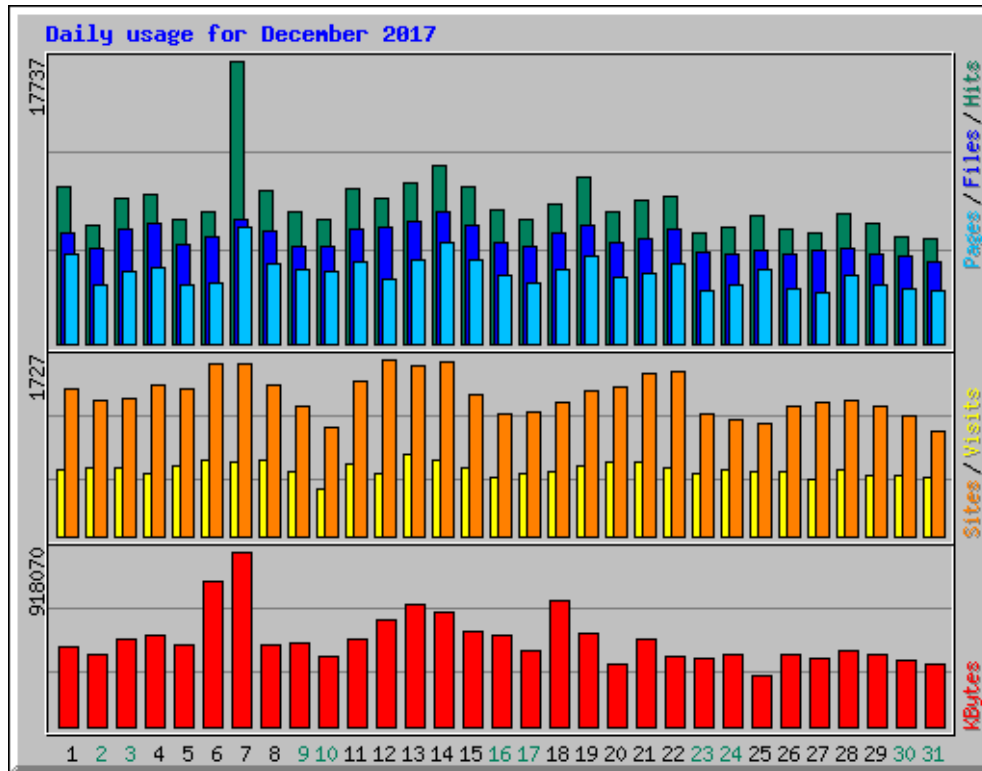

Code 301 - Moved Permanently	2730
Code 302 - Found	49756
Code 304 - Not Modified	5576
Code 400 - Bad Request	36
Code 403 - Forbidden	23
Code 404 - Not Found	9467
Code 405 - Method Not Allowed	5
Code 413 - Request Entity Too Large	3
Code 417 - Expectation Failed	1

Daily Statistics for December 2017						
Day	Hits	Files	Pages	Visits	Sites	KBytes