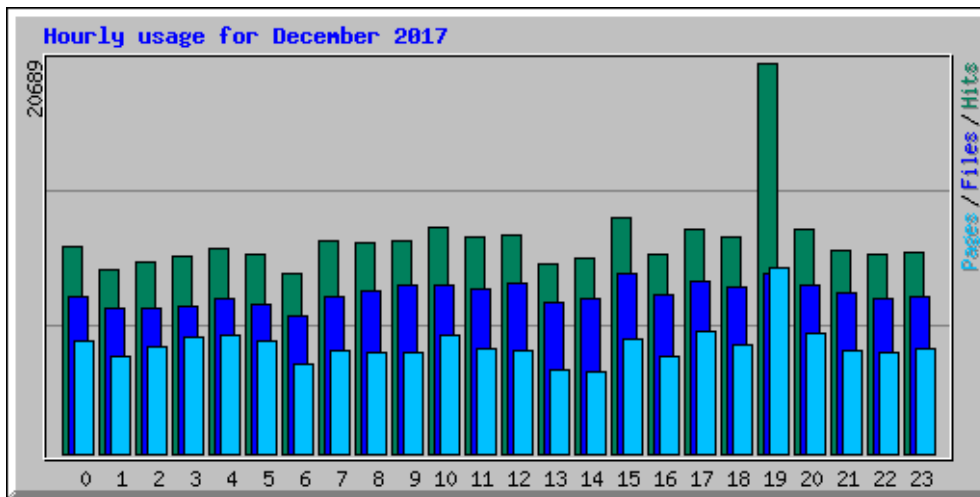

30	6750	2.48%	5486	2.70%	3386	2.45%	592	2.96%	1180	3.91%	344151	2.42%
31	6564	2.41%	5160	2.54%	3335	2.41%	567	2.84%	1019	3.38%	328036	2.31%

Hourly Statistics for December 2017												
Hour	Hits			Files			Pages			KBytes		
	Avg	Total		Avg	Total		Avg	Total		Avg	Total	
0	352	10915	4.01%	267	8300	4.09%	193	6002	4.34%	19703	610782	4.30%
1	313	9705	3.56%	249	7722	3.80%	165	5133	3.71%	18683	579168	4.07%
2	327	10159	3.73%	249	7733	3.81%	183	5701	4.12%	16975	526227	3.70%
3	336	10446	3.84%	253	7843	3.86%	198	6138	4.44%	17364	538274	3.79%
4	350	10853	3.99%	264	8196	4.04%	201	6236	4.51%	17192	532941	3.75%
5	339	10521	3.86%	254	7903	3.89%	193	6008	4.34%	16580	513978	3.62%
6	306	9511	3.49%	236	7321	3.60%	153	4773	3.45%	18163	563046	3.96%
7	364	11289	4.15%	267	8283	4.08%	177	5501	3.98%	19954	618576	4.35%
8	361	11203	4.12%	279	8651	4.26%	173	5374	3.89%	17478	541816	3.81%
9	362	11249	4.13%	286	8877	4.37%	173	5378	3.89%	16862	522727	3.68%
10	386	11971	4.40%	288	8930	4.40%	202	6275	4.54%	23040	714234	5.02%
11	369	11465	4.21%	282	8760	4.31%	180	5595	4.05%	20428	633257	4.46%