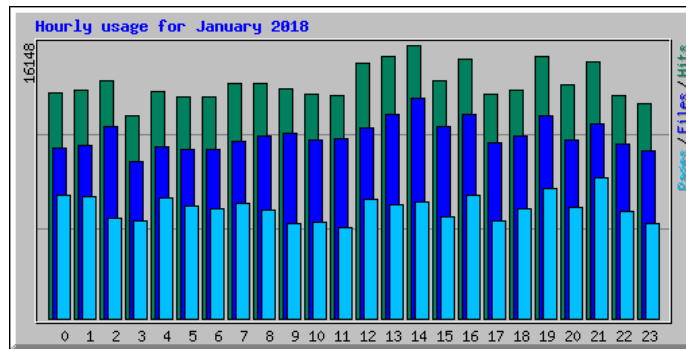

4	9962	2.99%	7813	3.01%	4746	3.03%	677	3.19%	1513	4.53%	506934	3.41%
5	10240	3.07%	8222	3.17%	4223	2.69%	608	2.86%	1517	4.54%	470181	3.16%
6	10459	3.14%	7819	3.01%	5124	3.27%	681	3.21%	1323	3.96%	546426	3.68%
7	9946	2.99%	7606	2.93%	4699	3.00%	594	2.80%	1280	3.83%	477657	3.22%
8	11872	3.56%	8880	3.42%	5471	3.49%	875	4.12%	1930	5.78%	561311	3.78%
9	10111	3.03%	8240	3.18%	4582	2.92%	612	2.88%	1478	4.43%	508752	3.42%
10	10624	3.19%	8450	3.26%	4854	3.09%	706	3.32%	1613	4.83%	564071	3.80%
11	10724	3.22%	8197	3.16%	4841	3.09%	739	3.48%	1515	4.54%	563207	3.79%
12	9243	2.77%	7233	2.79%	4179	2.66%	653	3.07%	1370	4.10%	398981	2.69%
13	8872	2.66%	6979	2.69%	3680	2.35%	604	2.84%	1331	3.99%	498728	3.36%
14	10762	3.23%	8504	3.28%	5742	3.66%	582	2.74%	1256	3.76%	587112	3.95%
15	10460	3.14%	8685	3.35%	3947	2.52%	641	3.02%	2172	6.51%	594830	4.00%
16	11970	3.59%	8950	3.45%	5718	3.65%	718	3.38%	1748	5.24%	591003	3.98%
17	11661	3.50%	8837	3.41%	5581	3.56%	603	2.84%	1591	4.77%	508690	3.42%
18	10819	3.25%	8592	3.31%	5205	3.32%	599	2.82%	1451	4.35%	552168	3.72%
19	11571	3.47%	9520	3.67%	4651	2.96%	555	2.61%	1346	4.03%	598149	4.03%
20	10998	3.30%	8660	3.34%	5655	3.60%	777	3.66%	1458	4.37%	419078	2.82%
21	10501	3.15%	8504	3.28%	5643	3.60%	618	2.91%	1242	3.72%	356508	2.40%
22	11792	3.54%	9087	3.50%	6097	3.89%	520	2.45%	1528	4.58%	446546	3.01%
23	10411	3.13%	8214	3.17%	4529	2.89%	623	2.93%	1675	5.02%	406936	2.74%
24	11203	3.36%	9186	3.54%	5002	3.19%	793	3.73%	1590	4.76%	417484	2.81%
25	13316	4.00%	10143	3.91%	6660	4.25%	815	3.84%	1590	4.76%	430832	2.90%
26	12803	3.84%	9777	3.77%	5786	3.69%	1013	4.77%	1640	4.91%	401621	2.70%
27	11339	3.40%	8531	3.29%	5695	3.63%	807	3.80%	1401	4.20%	368566	2.48%
28	12226	3.67%	9255	3.57%	5786	3.69%	732	3.45%	1431	4.29%	370117	2.49%
29	11191	3.36%	8557	3.30%	5193	3.31%	727	3.42%	1513	4.53%	376050	2.53%
30	11761	3.53%	8690	3.35%	5130	3.27%	789	3.72%	1671	5.00%	548485	3.69%
31	12870	3.86%	9953	3.84%	6606	4.21%	912	4.29%	1832	5.49%	491591	3.31%

Hourly Statistics for January 2018												
Hour	Hits			Files			Pages			KBytes		
	Avg	Total		Avg	Total		Avg	Total	Avg	Total		
0	428	13288	3.99%	323	10036	3.87%	233	7242	4.62%	18180	563572	3.79%
1	433	13444	4.04%	330	10259	3.95%	232	7199	4.59%	16143	500429	3.37%
2	454	14078	4.23%	366	11365	4.38%	191	5944	3.79%	16105	499256	3.36%
3	385	11951	3.59%	298	9242	3.56%	186	5793	3.69%	17866	553858	3.73%
4	432	13393	4.02%	327	10160	3.91%	230	7145	4.55%	20043	621320	4.18%
5	421	13060	3.92%	322	9993	3.85%	213	6615	4.22%	19768	612817	4.13%
6	421	13072	3.92%	322	10001	3.85%	208	6452	4.11%	19277	597591	4.02%
7	447	13859	4.16%	337	10465	4.03%	218	6782	4.32%	21381	662799	4.46%
8	448	13910	4.18%	347	10770	4.15%	206	6390	4.07%	19734	611751	4.12%
9	437	13548	4.07%	352	10930	4.21%	180	5596	3.57%	20535	636588	4.29%
10	428	13281	3.99%	340	10554	4.07%	182	5668	3.61%	19473	603669	4.06%
11	425	13177	3.96%	341	10595	4.08%	172	5343	3.41%	22888	709514	4.78%
12	486	15082	4.53%	363	11278	4.35%	228	7069	4.51%	24448	757882	5.10%