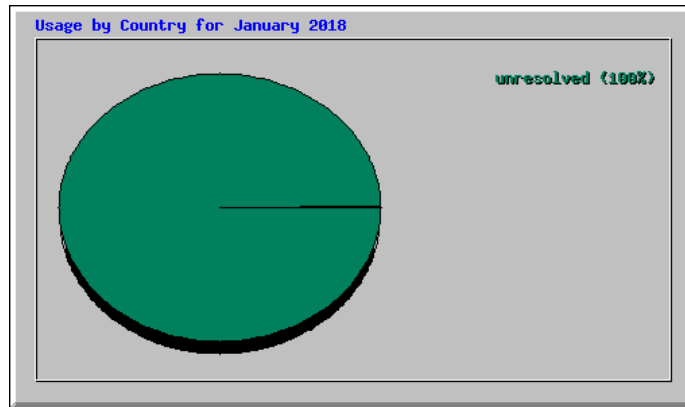

22	1148		518		7091		6		89.200.138.224
23	1114	0.33%	525	0.20%	8393	0.06%	3	0.01%	89.123.10.203
24	1022	0.31%	616	0.24%	7570	0.05%	8	0.04%	145.132.2.64
25	939	0.28%	548	0.21%	7010	0.05%	7	0.03%	134.19.176.139
26	926	0.28%	762	0.29%	10670	0.07%	1	0.00%	104.131.168.68
27	925	0.28%	764	0.29%	10270	0.07%	1	0.00%	104.236.201.239
28	923	0.28%	762	0.29%	10228	0.07%	1	0.00%	45.55.156.183
29	923	0.28%	761	0.29%	10403	0.07%	1	0.00%	45.55.190.117
30	912	0.27%	679	0.26%	9659	0.07%	2	0.01%	94.130.216.182

Top 10 of 33387 Total Sites By KBytes									
#	Hits	Files	KBytes	Visits	Hostname				
1	46222	13.87%	41078	15.83%	991649	6.68%	1	0.00%	13.56.164.222
2	46199	13.87%	41059	15.82%	990269	6.67%	1	0.00%	54.210.163.17
3	25394	7.62%	25394	9.79%	800195	5.39%	4	0.02%	178.137.95.244
4	2424	0.73%	1928	0.74%	379691	2.56%	285	1.34%	93.158.161.94
5	3468	1.04%	3468	1.34%	350586	2.36%	304	1.43%	46.161.9.41
6	7667	2.30%	6815	2.63%	231714	1.56%	1	0.00%	54.172.172.181
7	333	0.10%	259	0.10%	100396	0.68%	1	0.00%	54.174.58.71
8	27	0.01%	25	0.01%	97686	0.66%	1	0.00%	63.192.83.15
9	370	0.11%	218	0.08%	84700	0.57%	7	0.03%	211.115.79.122
10	278	0.08%	195	0.08%	83254	0.56%	41	0.19%	157.55.39.234

Top 1 of 1 Total Countries							
#	Hits	Files	KBytes	Country			
1	333150	100.00%	260926	100.54%	14855881	100.00%	unresolved