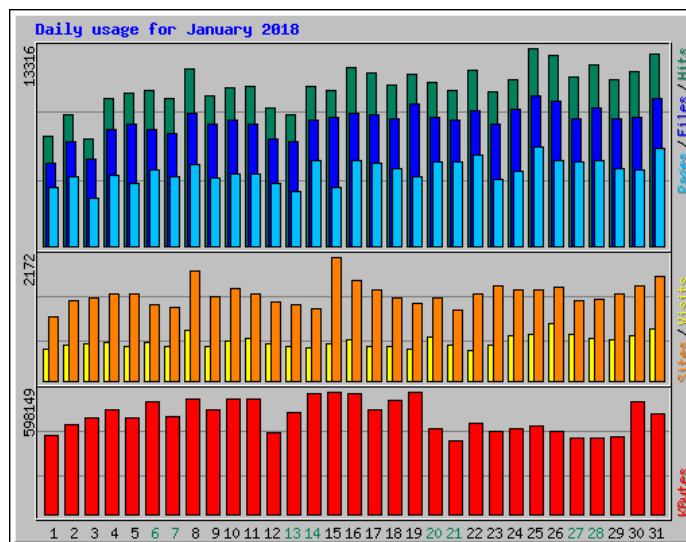

Usage Statistics for www.www.billslater.com www.billslater.com

Summary Period: January 2018
Generated 01-Feb-2018 02:15 EST

[\[Daily Statistics\]](#) [\[Hourly Statistics\]](#) [\[URLs\]](#) [\[Entry\]](#) [\[Exit\]](#) [\[Sites\]](#) [\[Countries\]](#)

Monthly Statistics for January 2018		
Total Hits	333150	
Total Files	259518	
Total Pages	156866	
Total Visits	21236	
Total KBytes	14855881	
<hr/>		
Total Unique Sites	33387	
Total Unique URLs	2648	
<hr/>		
	Avg	Max
Hits per Hour	447	1729
Hits per Day	10746	13316
Files per Day	8371	10143
Pages per Day	5060	6660
Visits per Day	685	1013
KBytes per Day	479222	598149
<hr/>		
Hits by Response Code		
Code 200 - OK	259518	
Code 206 - Partial Content	1408	
Code 301 - Moved Permanently	3190	
Code 302 - Found	54129	
Code 304 - Not Modified	6300	
Code 400 - Bad Request	131	
Code 403 - Forbidden	12	
Code 404 - Not Found	8462	

Daily Statistics for January 2018												
Day	Hits		Files		Pages		Visits		Sites	KBytes		
1	7376	2.21%	5597	2.16%	3926	2.50%	550	2.59%	1113	3.33%	387369	2.61%
2	8876	2.66%	7008	2.70%	4655	2.97%	633	2.98%	1402	4.20%	439117	2.96%
3	7191	2.16%	5829	2.25%	3260	2.08%	641	3.02%	1452	4.35%	467383	3.15%