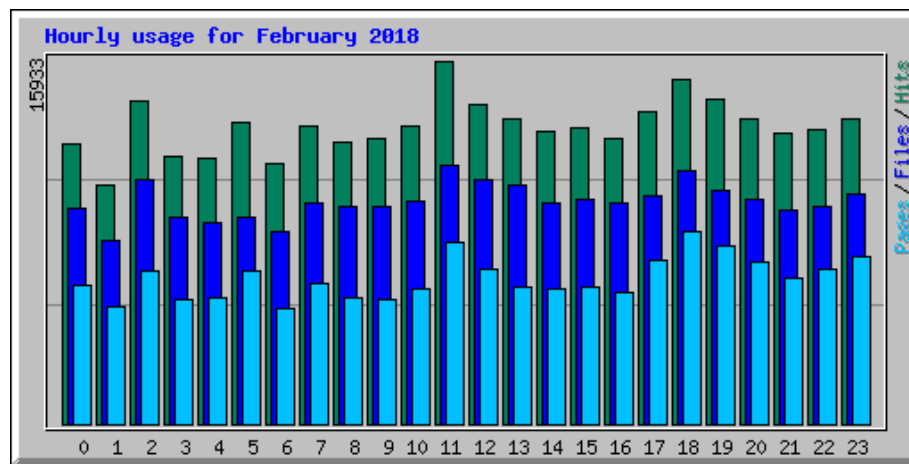

10	10120	3.23%	7572	3.24%	4783	3.12%	675	3.29%	1372	4.70%	333115	2.82%
11	11014	3.52%	8117	3.47%	5746	3.75%	675	3.29%	1277	4.38%	356002	3.02%
12	11270	3.60%	8422	3.60%	5672	3.70%	775	3.77%	1492	5.11%	396115	3.36%
13	11763	3.76%	9019	3.86%	6059	3.95%	731	3.56%	1636	5.61%	427222	3.62%
14	10294	3.29%	7799	3.33%	4524	2.95%	733	3.57%	1366	4.68%	466945	3.96%
15	11331	3.62%	8306	3.55%	5599	3.65%	750	3.65%	1459	5.00%	432144	3.66%
16	10180	3.25%	7810	3.34%	5093	3.32%	754	3.67%	1436	4.92%	334620	2.84%
17	11457	3.66%	7920	3.39%	5360	3.50%	762	3.71%	1212	4.15%	394395	3.34%
18	9605	3.07%	7430	3.18%	4305	2.81%	707	3.44%	1299	4.45%	383941	3.26%
19	11536	3.68%	8600	3.68%	6234	4.07%	715	3.48%	1406	4.82%	393724	3.34%
20	10027	3.20%	7613	3.25%	4252	2.77%	789	3.84%	1598	5.48%	393376	3.34%
21	11093	3.54%	8197	3.50%	5163	3.37%	878	4.28%	1634	5.60%	452001	3.83%
22	12962	4.14%	9644	4.12%	7265	4.74%	687	3.35%	1350	4.63%	479789	4.07%
23	12318	3.93%	8706	3.72%	5915	3.86%	769	3.75%	1355	4.64%	377444	3.20%
24	10524	3.36%	7557	3.23%	5127	3.35%	739	3.60%	1268	4.34%	349645	2.96%
25	10104	3.23%	7142	3.05%	4855	3.17%	689	3.36%	1247	4.27%	440588	3.74%
26	11500	3.67%	8546	3.65%	5680	3.71%	651	3.17%	1374	4.71%	563465	4.78%
27	9440	3.02%	7351	3.14%	3818	2.49%	731	3.56%	1525	5.23%	408480	3.46%
28	8645	2.76%	7069	3.02%	3356	2.19%	574	2.80%	1355	4.64%	363961	3.09%

Hourly Statistics for February 2018