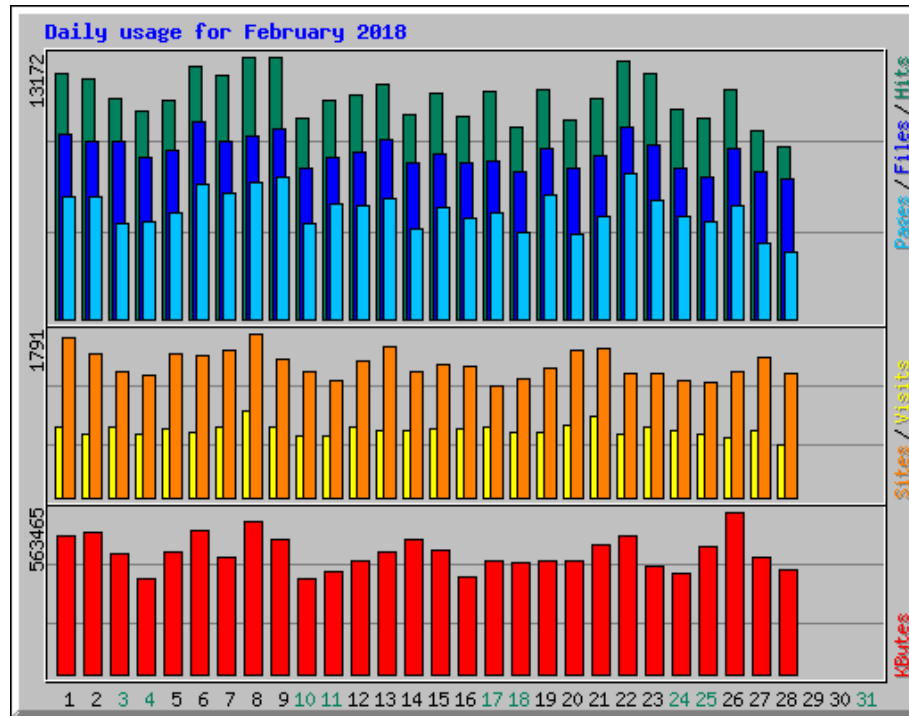

Usage Statistics for www.www.billslater.com www.billslater.com

Summary Period: February 2018
Generated 01-Mar-2018 02:15 EST

[\[Daily Statistics\]](#) [\[Hourly Statistics\]](#) [\[URLs\]](#) [\[Entry\]](#) [\[Exit\]](#) [\[Sites\]](#) [\[Countries\]](#)

Monthly Statistics for February 2018		
Total Hits	313100	
Total Files	233924	
Total Pages	153243	
Total Visits	20531	
Total KBytes	11795115	
Total Unique Sites	29183	
Total Unique URLs	2759	
	Avg	Max
Hits per Hour	465	2411
Hits per Day	11182	13172
Files per Day	8354	9859
Pages per Day	5472	7265
Visits per Day	733	951
KBytes per Day	421254	563465
Hits by Response Code		
Code 200 - OK	233924	
Code 206 - Partial Content	941	
Code 301 - Moved Permanently	3755	
Code 302 - Found	59044	
Code 304 - Not Modified	4738	
Code 400 - Bad Request	231	
Code 403 - Forbidden	482	

Code 404 - Not Found	9982
Code 405 - Method Not Allowed	2
Code 413 - Request Entity Too Large	1

Daily Statistics for February 2018												
Day	Hits		Files		Pages		Visits		Sites		KBytes	
1	12283	3.92%	9243	3.95%	6118	3.99%	765	3.73%	1737	5.95%	480213	4.07%
2	12024	3.84%	8909	3.81%	6101	3.98%	694	3.38%	1569	5.38%	492179	4.17%
3	11043	3.53%	8890	3.80%	4825	3.15%	767	3.74%	1380	4.73%	417129	3.54%
4	10447	3.34%	8101	3.46%	4921	3.21%	693	3.38%	1339	4.59%	331931	2.81%
5	10935	3.49%	8447	3.61%	5312	3.47%	752	3.66%	1572	5.39%	425251	3.61%
6	12643	4.04%	9859	4.21%	6783	4.43%	711	3.46%	1549	5.31%	495886	4.20%
7	12264	3.92%	8949	3.83%	6355	4.15%	775	3.77%	1605	5.50%	406906	3.45%
8	13172	4.21%	9178	3.92%	6875	4.49%	951	4.63%	1791	6.14%	529110	4.49%
9	13106	4.19%	9528	4.07%	7147	4.66%	770	3.75%	1503	5.15%	469535	3.98%