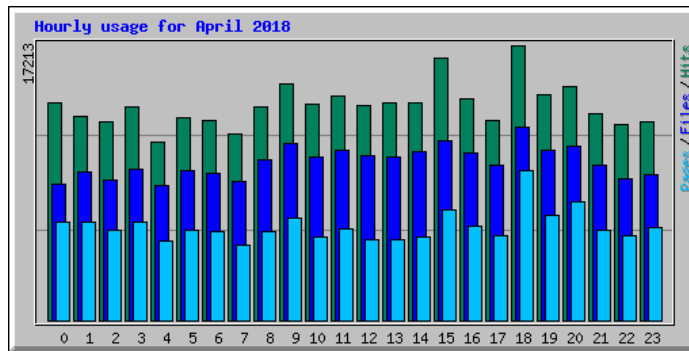

Daily Statistics for April 2018												
Day	Hits		Files		Pages		Visits		Sites		KBytes	
1	9520	2.95%	7082	2.98%	4374	3.09%	707	3.43%	1339	4.08%	412503	2.05%
2	9972	3.09%	7670	3.23%	4308	3.05%	722	3.50%	1691	5.15%	523315	2.60%
3	10368	3.21%	7509	3.16%	4451	3.15%	608	2.95%	1513	4.60%	399536	1.98%
4	13274	4.11%	10026	4.23%	7044	4.98%	739	3.59%	1602	4.88%	539861	2.68%
5	12519	3.88%	9565	4.03%	6291	4.45%	782	3.79%	1613	4.91%	465367	2.31%
6	11866	3.67%	9017	3.80%	5580	3.95%	840	4.08%	1809	5.51%	706710	3.51%
7	9654	2.99%	7146	3.01%	3854	2.73%	612	2.97%	1313	4.00%	381868	1.90%
8	11467	3.55%	8221	3.46%	6205	4.39%	611	2.96%	1216	3.70%	482243	2.40%
9	9991	3.09%	7953	3.35%	4253	3.01%	680	3.30%	1736	5.28%	443833	2.20%
10	10797	3.34%	8377	3.53%	4508	3.19%	698	3.39%	1690	5.14%	429013	2.13%
11	11693	3.62%	7157	3.02%	4849	3.43%	597	2.90%	1579	4.81%	356510	1.77%
12	9988	3.09%	7627	3.21%	3951	2.79%	676	3.28%	1623	4.94%	559381	2.78%
13	11445	3.54%	8636	3.64%	5023	3.55%	761	3.69%	1774	5.40%	1052666	5.23%
14	10173	3.15%	7378	3.11%	4873	3.45%	681	3.30%	1448	4.41%	774559	3.85%
15	10283	3.18%	7511	3.17%	4246	3.00%	711	3.45%	1671	5.09%	863169	4.29%
16	10120	3.13%	7447	3.14%	3596	2.54%	604	2.93%	1700	5.17%	654249	3.25%
17	10554	3.27%	7585	3.20%	4221	2.99%	681	3.30%	1782	5.42%	604234	3.00%
18	10965	3.40%	8232	3.47%	4829	3.42%	835	4.05%	1951	5.94%	583147	2.90%
19	11628	3.60%	8594	3.62%	4820	3.41%	656	3.18%	1792	5.45%	670178	3.33%
20	9910	3.07%	7442	3.14%	4176	2.95%	691	3.35%	1539	4.68%	527549	2.62%
21	9692	3.00%	6793	2.86%	4004	2.83%	724	3.51%	1413	4.30%	1049325	5.21%
22	9789	3.03%	7164	3.02%	4101	2.90%	655	3.18%	1473	4.48%	1149518	5.71%
23	10717	3.32%	7718	3.25%	4705	3.33%	741	3.59%	1829	5.57%	931227	4.63%
24	11020	3.41%	8042	3.39%	5055	3.58%	693	3.36%	1811	5.51%	742040	3.69%
25	13150	4.07%	8572	3.61%	5326	3.77%	675	3.27%	1677	5.10%	2352434	11.69%
26	10249	3.17%	7611	3.21%	4492	3.18%	720	3.49%	1752	5.33%	507701	2.52%
27	10778	3.34%	7929	3.34%	4058	2.87%	702	3.41%	1614	4.91%	572763	2.85%
28	10775	3.34%	7553	3.18%	4911	3.47%	587	2.85%	1239	3.77%	485567	2.41%
29	9886	3.06%	7284	3.07%	4127	2.92%	635	3.08%	1398	4.25%	423204	2.10%
30	10677	3.31%	8444	3.56%	5147	3.64%	692	3.36%	1508	4.59%	485323	2.41%

Hourly Statistics for April 2018												
Hour	Hits		Files		Pages		KBytes					
	Avg	Total	Avg	Total	Avg	Total	Avg	Total				
0	453	13591	4.21%	284	8547	3.60%	205	6175	4.37%	22661	679830	3.38%
1	425	12769	3.95%	309	9280	3.91%	206	6183	4.37%	20756	622670	3.09%
2	415	12452	3.86%	293	8804	3.71%	188	5658	4.00%	21662	649859	3.23%
3	445	13369	4.14%	315	9474	3.99%	206	6187	4.38%	27969	839075	4.17%
4	371	11142	3.45%	280	8428	3.55%	165	4965	3.51%	20130	603886	3.00%
5	422	12677	3.93%	311	9347	3.94%	187	5611	3.97%	19729	591872	2.94%
6	417	12514	3.88%	305	9159	3.86%	184	5534	3.91%	18369	551080	2.74%
7	388	11662	3.61%	288	8658	3.65%	157	4713	3.33%	15875	476241	2.37%