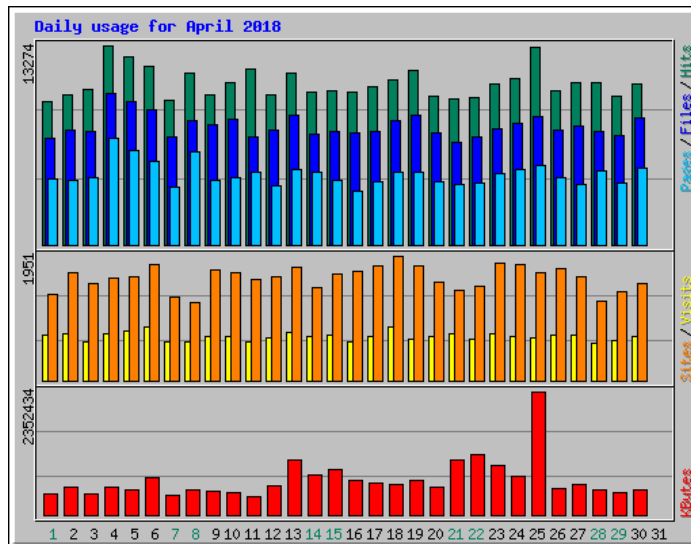

# Usage Statistics for www.www.billslater.com www.billslater.com

Summary Period: April 2018  
Generated 01-May-2018 02:15 EDT

[\[Daily Statistics\]](#) [\[Hourly Statistics\]](#) [\[URLs\]](#) [\[Entry\]](#) [\[Exit\]](#) [\[Sites\]](#) [\[Referrers\]](#) [\[Search\]](#) [\[Agents\]](#) [\[Countries\]](#)

Monthly Statistics for April 2018		
Total Hits	322920	
Total Files	237285	
Total Pages	141378	
Total Visits	20613	
Total KBytes	20128992	
Total Unique Sites	32857	
Total Unique URLs	2649	
Total Unique Referrers	3	
Total Unique User Agents	2	
	Avg	Max
Hits per Hour	448	2436
Hits per Day	10764	13274
Files per Day	7909	10026
Pages per Day	4712	7044
Visits per Day	687	840
KBytes per Day	670966	2352434
Hits by Response Code		
Undefined response code	49	
Code 200 - OK	237285	
Code 206 - Partial Content	3033	
Code 301 - Moved Permanently	3445	
Code 302 - Found	60674	
Code 304 - Not Modified	6845	
Code 400 - Bad Request	75	
Code 403 - Forbidden	158	
Code 404 - Not Found	11315	
Code 405 - Method Not Allowed	40	
Code 417 - Expectation Failed	1	