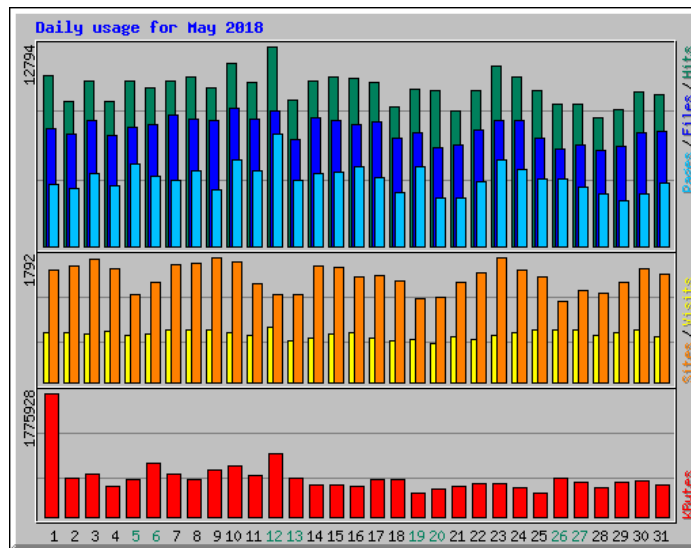

Usage Statistics for www.billslater.com www.billslater.com

Summary Period: May 2018
Generated 01-Jun-2018 02:15 EDT

[\[Daily Statistics\]](#) [\[Hourly Statistics\]](#) [\[URLs\]](#) [\[Entry\]](#) [\[Exit\]](#) [\[Sites\]](#) [\[Countries\]](#)

Monthly Statistics for May 2018		
Total Hits	313949	
Total Files	231634	
Total Pages	134500	
Total Visits	21208	
Total KBytes	17597058	
Total Unique Sites	32429	
Total Unique URLs	2768	
	Avg	Max
Hits per Hour	421	1727
Hits per Day	10127	12794
Files per Day	7472	8814
Pages per Day	4338	7219
Visits per Day	684	783
KBytes per Day	567647	1775928
Hits by Response Code		
Undefined response code	3	
Code 200 - OK	231634	
Code 206 - Partial Content	2014	
Code 301 - Moved Permanently	3910	
Code 302 - Found	57146	
Code 304 - Not Modified	7582	
Code 400 - Bad Request	24	
Code 403 - Forbidden	358	
Code 404 - Not Found	11269	
Code 405 - Method Not Allowed	9	