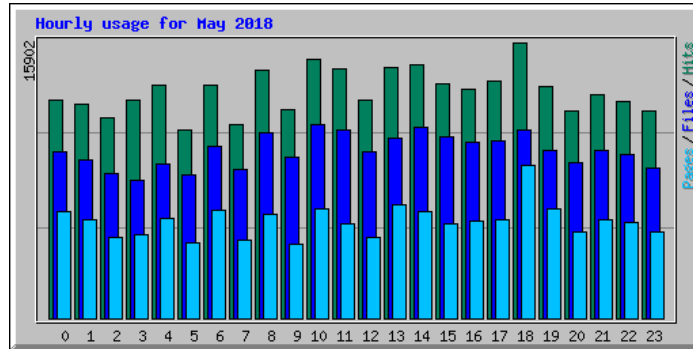

2	9258	2.95%	7166	3.09%	3679	2.74%	702	3.31%	1667	5.14%	564625	3.21%
3	10548	3.36%	8027	3.47%	4636	3.45%	688	3.24%	1755	5.41%	622341	3.54%
4	9253	2.95%	7083	3.06%	3889	2.89%	724	3.41%	1635	5.04%	443242	2.52%
5	10612	3.38%	7616	3.29%	5302	3.94%	673	3.17%	1260	3.89%	535544	3.04%
6	10147	3.23%	7826	3.38%	4473	3.33%	691	3.26%	1426	4.40%	774845	4.40%
7	10567	3.37%	8388	3.62%	4239	3.15%	749	3.53%	1694	5.22%	607003	3.45%
8	10814	3.44%	8158	3.52%	4805	3.57%	757	3.57%	1702	5.25%	538106	3.06%
9	10173	3.24%	8081	3.49%	3592	2.67%	756	3.56%	1792	5.53%	673007	3.82%
10	11682	3.72%	8814	3.81%	5570	4.14%	707	3.33%	1732	5.34%	727900	4.14%
11	10467	3.33%	8100	3.50%	4816	3.58%	664	3.13%	1415	4.36%	596290	3.39%
12	12794	4.08%	8692	3.75%	7219	5.37%	783	3.69%	1258	3.88%	910798	5.18%
13	9379	2.99%	6845	2.96%	4178	3.11%	593	2.80%	1264	3.90%	554364	3.15%
14	10584	3.37%	8266	3.57%	4680	3.48%	637	3.00%	1668	5.14%	462890	2.63%
15	10825	3.45%	8091	3.49%	4778	3.55%	695	3.28%	1639	5.05%	467283	2.66%
16	10745	3.42%	7781	3.36%	5104	3.79%	702	3.31%	1519	4.68%	432190	2.46%
17	10484	3.34%	7980	3.45%	4359	3.24%	637	3.00%	1533	4.73%	531865	3.02%
18	8961	2.85%	6904	2.98%	3469	2.58%	591	2.79%	1458	4.50%	537557	3.05%
19	10049	3.20%	7225	3.12%	5092	3.79%	617	2.91%	1193	3.68%	350795	1.99%
20	9986	3.18%	6275	2.71%	3064	2.28%	552	2.60%	1216	3.75%	395569	2.25%
21	8642	2.75%	6514	2.81%	3049	2.27%	652	3.07%	1424	4.39%	433077	2.46%
22	9957	3.17%	7403	3.20%	4155	3.09%	617	2.91%	1562	4.82%	477002	2.71%
23	11494	3.66%	8012	3.46%	5507	4.09%	680	3.21%	1782	5.50%	486347	2.76%
24	10821	3.45%	8093	3.49%	4902	3.64%	720	3.39%	1611	4.97%	420514	2.39%
25	10007	3.19%	6957	3.00%	4285	3.19%	748	3.53%	1510	4.66%	334254	1.90%
26	9137	2.91%	6247	2.70%	4271	3.18%	755	3.56%	1156	3.56%	557968	3.17%
27	9090	2.90%	6489	2.80%	3816	2.84%	755	3.56%	1309	4.04%	488164	2.77%
28	8193	2.61%	6096	2.63%	3313	2.46%	674	3.18%	1278	3.94%	424445	2.41%
29	8723	2.78%	6395	2.76%	2930	2.18%	713	3.36%	1434	4.42%	501454	2.85%
30	9908	3.16%	7269	3.14%	3317	2.47%	744	3.51%	1617	4.99%	518138	2.94%
31	9705	3.09%	7326	3.16%	4086	3.04%	651	3.07%	1553	4.79%	453553	2.58%

Hourly Statistics for May 2018												
Hour	Hits		Files		Pages		KBytes					
	Avg	Total	Avg	Total	Avg	Total	Avg	Total				
0	405	12569	4.00%	308	9558	4.13%	199	6170	4.59%	23078	715422	4.07%
1	397	12325	3.93%	294	9119	3.94%	183	5701	4.24%	26040	807238	4.59%
2	371	11523	3.67%	268	8326	3.59%	151	4688	3.49%	17927	555727	3.16%
3	404	12538	3.99%	256	7965	3.44%	154	4791	3.56%	35431	1098362	6.24%
4	432	13410	4.27%	286	8896	3.84%	185	5740	4.27%	46931	1454856	8.27%
5	350	10852	3.46%	266	8269	3.57%	140	4365	3.25%	18258	565992	3.22%
6	434	13463	4.29%	320	9942	4.29%	200	6221	4.63%	24614	763039	4.34%
7	360	11160	3.55%	275	8546	3.69%	145	4525	3.36%	19897	616812	3.51%
8	460	14262	4.54%	344	10680	4.61%	194	6014	4.47%	28744	891078	5.06%
9	386	11996	3.82%	298	9258	4.00%	137	4251	3.16%	21037	652141	3.71%