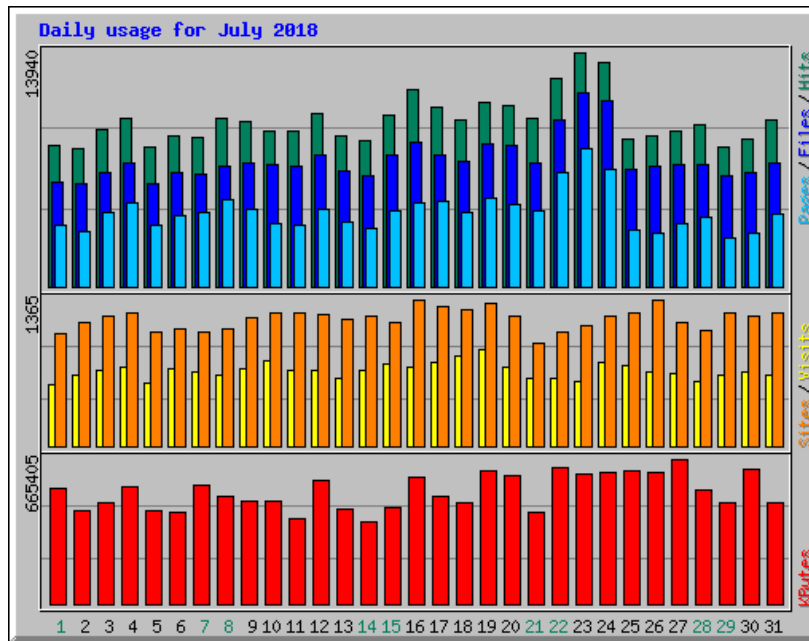

Usage Statistics for www.billslater.com www.billslater.com

Summary Period: July 2018

Generated 01-Aug-2018 02:15 EDT

[\[Daily Statistics\]](#) [\[Hourly Statistics\]](#) [\[URLs\]](#) [\[Entry\]](#) [\[Exit\]](#) [\[Sites\]](#) [\[Countries\]](#)

Monthly Statistics for July 2018		
Total Hits	305640	
Total Files	234283	
Total Pages	137913	
Total Visits	21582	
Total KBytes	15931621	
Total Unique Sites	26202	
Total Unique URLs	2696	
	Avg	Max
Hits per Hour	410	1559
Hits per Day	9859	13940
Files per Day	7557	11491
Pages per Day	4448	8176
Visits per Day	696	894
KBytes per Day	513923	665405
Hits by Response Code		
Code 200 - OK	234283	
Code 206 - Partial Content	1393	
Code 301 - Moved Permanently	3829	
Code 302 - Found	52056	
Code 304 - Not Modified	3844	
Code 400 - Bad Request	78	
Code 403 - Forbidden	617	
Code 404 - Not Found	9535	
Code 405 - Method Not Allowed	5	