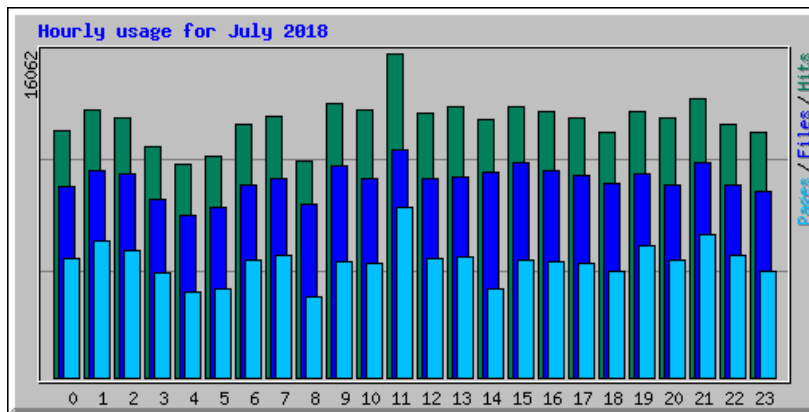

29	8311	2.72%	6615	2.82%	2917	2.12%	657	3.04%	1234	4.71%	465127	2.92%
30	8781	2.87%	6789	2.90%	3166	2.30%	687	3.18%	1213	4.63%	616786	3.87%
31	9896	3.24%	7373	3.15%	4306	3.12%	666	3.09%	1245	4.75%	464857	2.92%

Hourly Statistics for July 2018												
Hour	Hits			Files			Pages			KBytes		
	Avg	Total		Avg	Total		Avg	Total		Avg	Total	
0	393	12190	3.99%	305	9471	4.04%	190	5900	4.28%	26161	811002	5.09%
1	427	13244	4.33%	330	10258	4.38%	218	6787	4.92%	19830	614740	3.86%
2	414	12835	4.20%	324	10067	4.30%	202	6291	4.56%	21600	669611	4.20%
3	368	11436	3.74%	285	8861	3.78%	166	5149	3.73%	21383	662884	4.16%
4	339	10530	3.45%	260	8062	3.44%	135	4211	3.05%	21516	666996	4.19%
5	352	10942	3.58%	271	8416	3.59%	142	4417	3.20%	20407	632627	3.97%
6	404	12527	4.10%	308	9557	4.08%	186	5777	4.19%	19994	619820	3.89%
7	416	12914	4.23%	318	9870	4.21%	195	6068	4.40%	21823	676520	4.25%
8	346	10749	3.52%	277	8593	3.67%	129	4029	2.92%	21163	656052	4.12%
9	437	13574	4.44%	337	10454	4.46%	185	5741	4.16%	26342	816598	5.13%
10	426	13229	4.33%	318	9873	4.21%	182	5648	4.10%	22367	693379	4.35%
11	518	16062	5.26%	363	11282	4.82%	270	8396	6.09%	21580	668988	4.20%
12	421	13065	4.27%	318	9860	4.21%	191	5932	4.30%	21834	676854	4.25%
13	431	13390	4.38%	321	9957	4.25%	192	5974	4.33%	21226	658019	4.13%
14	412	12781	4.18%	327	10146	4.33%	140	4356	3.16%	23157	717862	4.51%
15	432	13419	4.39%	342	10622	4.53%	188	5853	4.24%	22974	712199	4.47%
16	425	13192	4.32%	331	10283	4.39%	185	5735	4.16%	20671	640796	4.02%
17	415	12873	4.21%	322	10006	4.27%	181	5624	4.08%	19424	602156	3.78%
18	391	12126	3.97%	311	9645	4.12%	168	5229	3.79%	18814	583234	3.66%
19	424	13167	4.31%	326	10121	4.32%	211	6563	4.76%	17486	542058	3.40%
20	414	12846	4.20%	307	9525	4.07%	188	5832	4.23%	23803	737908	4.63%
21	446	13838	4.53%	343	10635	4.54%	227	7044	5.11%	18012	558362	3.50%
22	405	12570	4.11%	307	9536	4.07%	195	6066	4.40%	19657	609368	3.82%
23	391	12141	3.97%	296	9183	3.92%	170	5291	3.84%	22696	703590	4.42%

Top 30 of 2696 Total URLs				
#	Hits		KBytes	URL
1	24654	8.07%	742846	4.66%