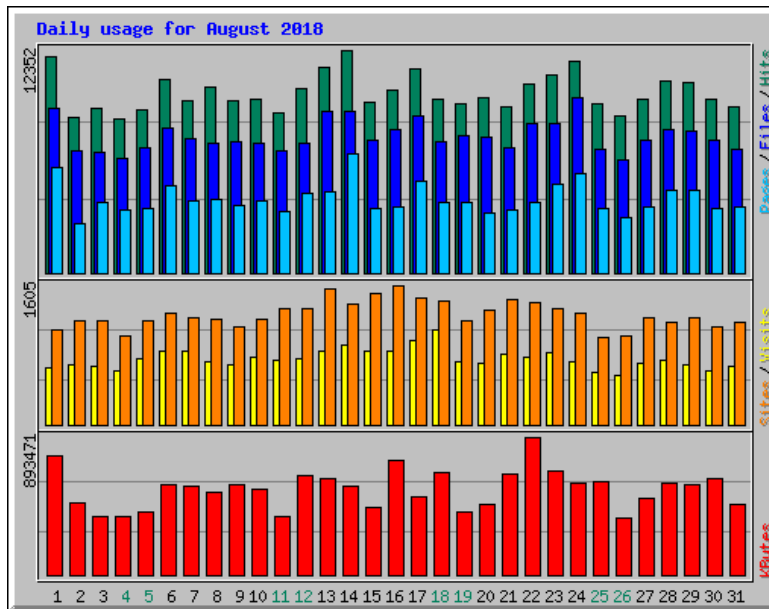

Usage Statistics for www.www.billslater.com www.billslater.com

Summary Period: August 2018

Generated 01-Sep-2018 02:15 EDT

[\[Daily Statistics\]](#) [\[Hourly Statistics\]](#) [\[URLs\]](#) [\[Entry\]](#) [\[Exit\]](#) [\[Sites\]](#) [\[Countries\]](#)

Monthly Statistics for August 2018		
Total Hits	309260	
Total Files	234866	
Total Pages	127178	
Total Visits	23335	
Total KBytes	17192197	
Total Unique Sites	27362	
Total Unique URLs	2674	
	Avg	Max
Hits per Hour	415	1932
Hits per Day	9976	12352
Files per Day	7576	9688
Pages per Day	4102	6586
Visits per Day	752	1085
KBytes per Day	554587	893471
Hits by Response Code		
Code 200 - OK	234866	
Code 206 - Partial Content	1408	
Code 301 - Moved Permanently	3216	
Code 302 - Found	55760	
Code 304 - Not Modified	3631	
Code 400 - Bad Request	168	
Code 403 - Forbidden	614	
Code 404 - Not Found	9586	
Code 405 - Method Not Allowed	11	