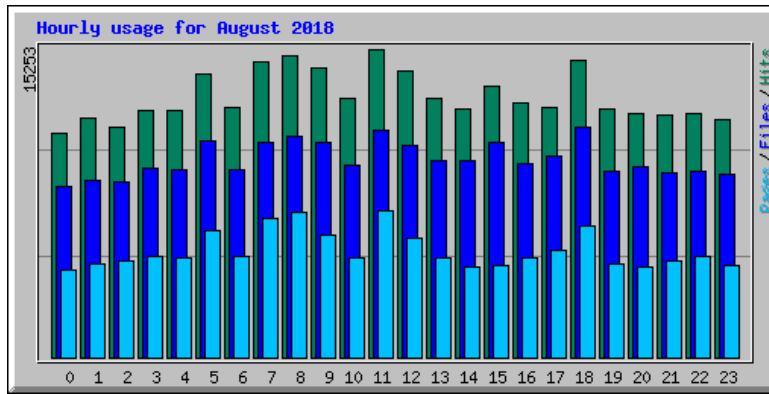

31	9169	6850	3657	666	1173	455706

Hourly Statistics for August 2018												
Hour	Hits			Files			Pages			KBytes		
	Avg	Total	%	Avg	Total	%	Avg	Total	%	Avg	Total	
0	357	11069	3.58%	273	8488	3.61%	138	4301	3.38%	19313	598704	3.48%
1	382	11854	3.83%	282	8746	3.72%	150	4657	3.66%	18504	573636	3.34%
2	366	11356	3.67%	280	8702	3.71%	154	4792	3.77%	22955	711612	4.14%
3	394	12242	3.96%	301	9346	3.98%	161	5008	3.94%	26281	814715	4.74%
4	393	12192	3.94%	299	9293	3.96%	157	4896	3.85%	26897	833802	4.85%
5	450	13976	4.52%	344	10674	4.54%	203	6299	4.95%	24918	772464	4.49%
6	398	12348	3.99%	298	9248	3.94%	162	5031	3.96%	18970	588065	3.42%
7	470	14597	4.72%	342	10611	4.52%	222	6906	5.43%	20588	638224	3.71%
8	480	14887	4.81%	352	10930	4.65%	231	7179	5.64%	26955	835606	4.86%
9	462	14331	4.63%	342	10630	4.53%	194	6018	4.73%	24799	768764	4.47%
10	413	12808	4.14%	306	9496	4.04%	158	4907	3.86%	31603	979695	5.70%
11	492	15253	4.93%	362	11245	4.79%	233	7240	5.69%	26801	830826	4.83%
12	456	14145	4.57%	338	10502	4.47%	191	5926	4.66%	29101	902131	5.25%
13	412	12797	4.14%	315	9765	4.16%	157	4895	3.85%	22147	686555	3.99%
14	396	12294	3.98%	313	9723	4.14%	143	4435	3.49%	20188	625832	3.64%
15	432	13401	4.33%	343	10648	4.53%	146	4533	3.56%	25464	789379	4.59%
16	406	12595	4.07%	308	9560	4.07%	158	4923	3.87%	27062	838925	4.88%
17	397	12329	3.99%	321	9961	4.24%	171	5316	4.18%	19640	608830	3.54%
18	473	14675	4.75%	367	11394	4.85%	210	6535	5.14%	29887	926483	5.39%
19	395	12261	3.96%	296	9205	3.92%	149	4630	3.64%	15582	483028	2.81%
20	389	12066	3.90%	303	9408	4.01%	144	4478	3.52%	17464	541376	3.15%
21	385	11962	3.87%	293	9093	3.87%	152	4735	3.72%	17498	542452	3.16%
22	388	12054	3.90%	295	9174	3.91%	161	4995	3.93%	24176	749451	4.36%
23	379	11768	3.81%	291	9024	3.84%	146	4543	3.57%	17795	551642	3.21%

Top 30 of 2674 Total URLs					
#	Hits		KBytes		URL
1	27525	8.90%	832350	4.84%	/
2	5762	1.86%	55610	0.32%	/webstats/
3	3689	1.19%	92	0.00%	/robots.txt
4	2016	0.65%	1752	0.01%	/favicon.ico
5	1810	0.59%	182976	1.06%	/webstats/2014_07.htm