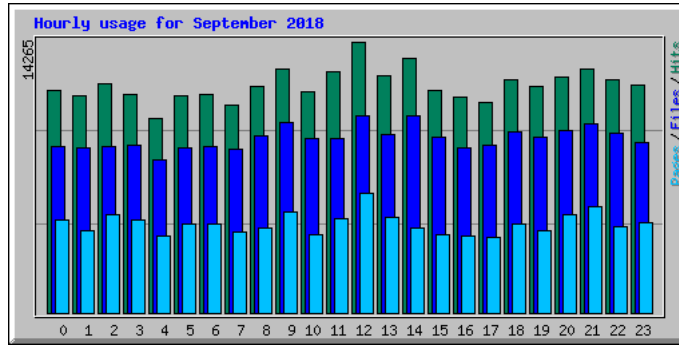

3	8942	3.11%	6647	3.02%	3476	3.08%	669	3.30%	1079	4.24%	444934	2.56%
4	9744	3.39%	7410	3.36%	3755	3.33%	727	3.58%	1193	4.69%	694138	3.99%
5	9762	3.39%	7486	3.40%	3682	3.26%	656	3.23%	1277	5.02%	721195	4.15%
6	10857	3.77%	8176	3.71%	3749	3.32%	696	3.43%	1711	6.72%	794278	4.57%
7	9364	3.25%	7025	3.19%	3803	3.37%	617	3.04%	1263	4.96%	526022	3.03%
8	9280	3.22%	7048	3.20%	3912	3.47%	638	3.15%	1063	4.18%	542450	3.12%
9	10893	3.78%	8148	3.70%	5025	4.46%	649	3.20%	1173	4.61%	583478	3.36%
10	8800	3.06%	6533	2.96%	2999	2.66%	612	3.02%	1261	4.95%	592512	3.41%
11	11014	3.83%	7855	3.56%	4196	3.72%	623	3.07%	1361	5.35%	687464	3.95%
12	9122	3.17%	7012	3.18%	3367	2.99%	587	2.89%	1207	4.74%	384144	2.21%
13	9060	3.15%	6533	2.96%	2859	2.54%	585	2.88%	1252	4.92%	429063	2.47%
14	8854	3.08%	6963	3.16%	2915	2.58%	743	3.66%	1239	4.87%	560734	3.23%
15	9162	3.18%	6768	3.07%	4000	3.55%	644	3.17%	986	3.87%	436840	2.51%
16	7823	2.72%	6063	2.75%	2552	2.26%	525	2.59%	965	3.79%	368846	2.12%
17	9404	3.27%	7045	3.20%	3504	3.11%	602	2.97%	1130	4.44%	568439	3.27%
18	8201	2.85%	6406	2.91%	2889	2.56%	709	3.50%	1159	4.55%	550337	3.17%
19	9662	3.36%	7387	3.35%	3962	3.51%	760	3.75%	1300	5.11%	565488	3.25%
20	10800	3.75%	8280	3.76%	4688	4.16%	746	3.68%	1467	5.76%	691271	3.98%
21	8990	3.12%	7045	3.20%	3358	2.98%	648	3.19%	1279	5.03%	543294	3.12%
22	10848	3.77%	8300	3.77%	5298	4.70%	745	3.67%	1167	4.59%	433251	2.49%
23	8878	3.08%	7022	3.19%	3367	2.99%	683	3.37%	1238	4.86%	340852	1.96%
24	10429	3.62%	8096	3.67%	4219	3.74%	726	3.58%	1354	5.32%	644820	3.71%
25	10116	3.51%	7897	3.58%	3997	3.54%	715	3.52%	1306	5.13%	702439	4.04%
26	9862	3.43%	7745	3.51%	3394	3.01%	688	3.39%	1488	5.85%	542765	3.12%
27	9771	3.39%	7738	3.51%	3649	3.24%	733	3.61%	1586	6.23%	629338	3.62%
28	10628	3.69%	8106	3.68%	4456	3.95%	827	4.08%	1459	5.73%	513158	2.95%
29	10022	3.48%	7898	3.58%	4585	4.07%	824	4.06%	1255	4.93%	917975	5.28%
30	9919	3.45%	8163	3.70%	4174	3.70%	752	3.71%	1274	5.01%	972298	5.59%

Hourly Statistics for September 2018												
Hour	Hits			Files			Pages			KBytes		
	Avg	Total		Avg	Total		Avg	Total	Avg	Total		
0	391	11731	4.08%	292	8780	3.98%	162	4889	4.34%	29158	874730	5.03%
1	380	11414	3.97%	288	8657	3.93%	143	4302	3.81%	22625	678746	3.90%
2	401	12035	4.18%	291	8749	3.97%	172	5175	4.59%	21441	643232	3.70%
3	382	11476	3.99%	293	8818	4.00%	162	4863	4.31%	23894	716811	4.12%
4	341	10251	3.56%	268	8064	3.66%	135	4075	3.61%	17227	516820	2.97%
5	381	11444	3.98%	289	8675	3.94%	155	4653	4.13%	25189	755675	4.35%
6	384	11522	4.00%	291	8748	3.97%	156	4701	4.17%	20538	616141	3.54%
7	365	10962	3.81%	287	8636	3.92%	140	4227	3.75%	22943	688292	3.96%
8	397	11936	4.15%	309	9293	4.22%	148	4464	3.96%	28852	865559	4.98%
9	428	12847	4.46%	334	10026	4.55%	177	5326	4.72%	29500	884996	5.09%
10	388	11664	4.05%	305	9165	4.16%	136	4080	3.62%	34944	1048315	6.03%
11	422	12665	4.40%	305	9163	4.16%	165	4967	4.40%	21198	635941	3.66%
12	475	14265	4.96%	345	10373	4.71%	210	6301	5.59%	27507	825219	4.75%