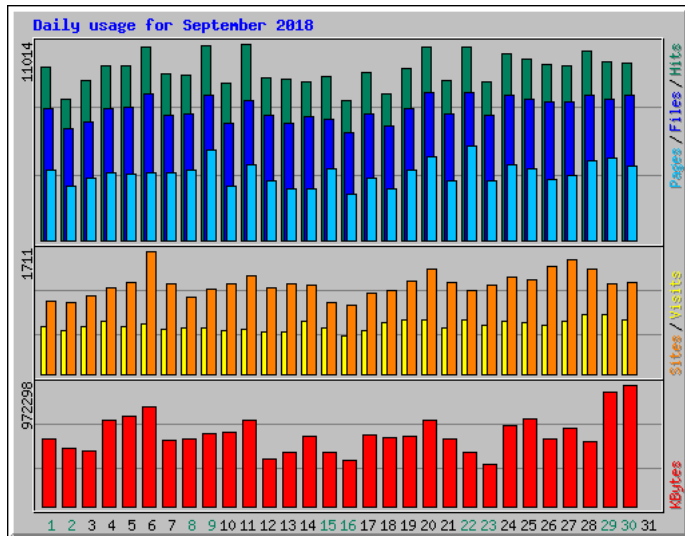

# Usage Statistics for www.billslater.com www.billslater.com

Summary Period: September 2018  
Generated 01-Oct-2018 02:15 EDT

[\[Daily Statistics\]](#) [\[Hourly Statistics\]](#) [\[URLs\]](#) [\[Entry\]](#) [\[Exit\]](#) [\[Sites\]](#) [\[Countries\]](#)

Monthly Statistics for September 2018		
Total Hits	287826	
Total Files	220385	
Total Pages	112779	
Total Visits	20284	
Total KBytes	17386536	
Total Unique Sites	25450	
Total Unique URLs	2697	
	Avg	Max
Hits per Hour	399	1392
Hits per Day	9594	11014
Files per Day	7346	8300
Pages per Day	3759	5298
Visits per Day	676	827
KBytes per Day	579551	972298
Hits by Response Code		
Undefined response code	1	
Code 200 - OK	220385	
Code 206 - Partial Content	1262	
Code 301 - Moved Permanently	2764	
Code 302 - Found	50976	
Code 304 - Not Modified	4176	
Code 400 - Bad Request	104	
Code 403 - Forbidden	206	
Code 404 - Not Found	7938	
Code 405 - Method Not Allowed	14	

Daily Statistics for September 2018												
Day	Hits	Files	Pages	Visits	Sites	KBytes						
1	9699	3.37%	7361	3.34%	3933	3.49%	653	3.22%	1014	3.98%	543647	3.13%
2	7920	2.75%	6229	2.83%	3016	2.67%	598	2.95%	997	3.92%	461066	2.65%