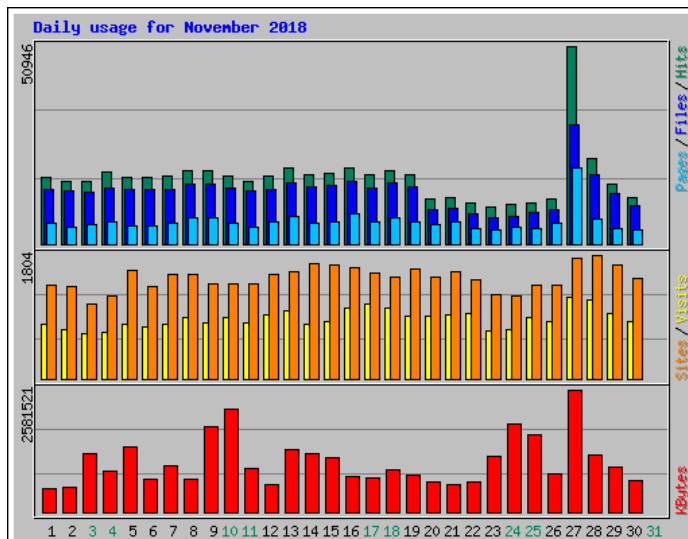

Usage Statistics for www.www.billslater.com www.billslater.com

Summary Period: November 2018
Generated 01-Dec-2018 02:15 EST

[\[Daily Statistics\]](#) [\[Hourly Statistics\]](#) [\[URLs\]](#) [\[Entry\]](#) [\[Exit\]](#) [\[Sites\]](#) [\[Referrers\]](#) [\[Search\]](#) [\[Agents\]](#) [\[Countries\]](#)

Monthly Statistics for November 2018		
Total Hits	513952	
Total Files	405151	
Total Pages	173724	
Total Visits	26135	
Total KBytes	31928185	
Total Unique Sites	27341	
Total Unique URLs	2669	
Total Unique Referrers	4	
Total Unique User Agents	3	
	Avg	Max
Hits per Hour	713	22461
Hits per Day	17131	50946
Files per Day	13505	30730
Pages per Day	5790	19695
Visits per Day	871	1185
KBytes per Day	1064273	2581521
Hits by Response Code		
Undefined response code	204	
Code 200 - OK	405151	
Code 206 - Partial Content	2659	
Code 301 - Moved Permanently	5088	
Code 302 - Found	85803	
Code 304 - Not Modified	4045	
Code 400 - Bad Request	175	
Code 403 - Forbidden	104	
Code 404 - Not Found	10683	
Code 405 - Method Not Allowed	31	
Code 413 - Request Entity Too Large	4	
Code 417 - Expectation Failed	3	
Code 501 - Not Implemented	2	