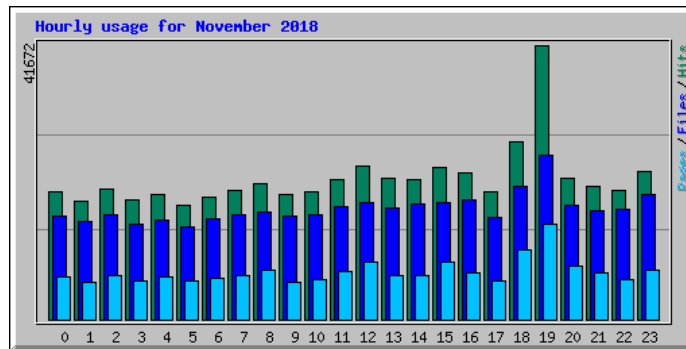

Daily Statistics for November 2018												
Day	Hits		Files		Pages		Visits		Sites		KBytes	
	Count	%	Count	%	Count	%	Count	%	Count	%	Count	%
1	17144	3.34%	13999	3.46%	5366	3.09%	790	3.02%	1363	4.99%	499810	1.57%
2	16262	3.16%	13773	3.40%	4375	2.52%	707	2.71%	1353	4.95%	514327	1.61%
3	15958	3.10%	13506	3.33%	4877	2.81%	648	2.48%	1093	4.00%	1242487	3.89%
4	18384	3.58%	14492	3.58%	5789	3.33%	677	2.59%	1207	4.41%	861095	2.70%
5	17205	3.35%	13909	3.43%	4543	2.62%	803	3.07%	1584	5.79%	1368966	4.29%
6	16989	3.31%	13990	3.45%	4527	2.61%	759	2.90%	1352	4.94%	698612	2.19%
7	17540	3.41%	13999	3.46%	5286	3.04%	796	3.05%	1513	5.53%	969384	3.04%
8	19050	3.71%	15418	3.81%	6596	3.80%	887	3.39%	1518	5.55%	701219	2.20%
9	18790	3.66%	15528	3.83%	6640	3.82%	819	3.13%	1392	5.09%	1794566	5.62%
10	17382	3.38%	14509	3.58%	5266	3.03%	900	3.44%	1384	5.06%	2162130	6.77%
11	16140	3.14%	13731	3.39%	4229	2.43%	822	3.15%	1373	5.02%	926287	2.90%
12	17492	3.40%	14115	3.48%	5552	3.20%	922	3.53%	1510	5.52%	592423	1.86%
13	19576	3.81%	15692	3.87%	7172	4.13%	994	3.80%	1564	5.72%	1312468	4.11%
14	18018	3.51%	14742	3.64%	5426	3.12%	802	3.07%	1680	6.14%	1230156	3.85%
15	18097	3.52%	15023	3.71%	5702	3.28%	841	3.22%	1648	6.03%	1146526	3.59%
16	19595	3.81%	15988	3.95%	7640	4.40%	1037	3.97%	1616	5.91%	740218	2.32%
17	17743	3.45%	14394	3.55%	5860	3.37%	1086	4.16%	1546	5.65%	730115	2.29%
18	18867	3.67%	15628	3.86%	6902	3.97%	1029	3.94%	1480	5.41%	900698	2.82%
19	17856	3.47%	14713	3.63%	5624	3.24%	915	3.50%	1593	5.83%	791659	2.48%
20	11633	2.26%	8731	2.15%	5093	2.93%	919	3.52%	1485	5.43%	625699	1.96%
21	11825	2.30%	9042	2.23%	5735	3.30%	940	3.60%	1562	5.71%	585295	1.83%
22	10461	2.04%	7628	1.88%	4012	2.31%	943	3.61%	1436	5.25%	632137	1.98%
23	9566	1.86%	6853	1.69%	3797	2.19%	694	2.66%	1227	4.49%	1189185	3.72%
24	10346	2.01%	7212	1.78%	4469	2.57%	711	2.72%	1197	4.38%	1863060	5.84%
25	10504	2.04%	8175	2.02%	4147	2.39%	884	3.38%	1360	4.97%	1630132	5.11%
26	11465	2.23%	8665	2.14%	5200	2.99%	829	3.17%	1361	4.98%	809353	2.53%
27	50946	9.91%	30730	7.58%	19695	11.34%	1185	4.53%	1753	6.41%	2581521	8.09%
28	21880	4.26%	17940	4.43%	6458	3.72%	1145	4.38%	1804	6.60%	1207598	3.78%
29	15366	2.99%	13164	3.25%	4069	2.34%	945	3.62%	1653	6.05%	950008	2.98%
30	11872	2.31%	9862	2.43%	3677	2.12%	830	3.18%	1459	5.34%	671052	2.10%

Hourly Statistics for November 2018												
Hour	Hits		Files		Pages		KBytes					
	Avg	Total	Avg	Total	Avg	Total	Avg	Total				
0	644	19341	3.76%	524	15738	3.88%	212	6385	3.68%	33699	1010962	3.17%
1	598	17943	3.49%	495	14863	3.67%	188	5667	3.26%	34112	1023363	3.21%
2	661	19843	3.86%	528	15864	3.92%	219	6595	3.80%	51755	1552646	4.86%
3	608	18249	3.55%	483	14495	3.58%	195	5867	3.38%	29337	880113	2.76%
4	633	19018	3.70%	502	15087	3.72%	218	6554	3.77%	36698	1100953	3.45%
5	578	17347	3.38%	467	14032	3.46%	193	5813	3.35%	44302	1329057	4.16%
6	618	18560	3.61%	507	15218	3.76%	210	6317	3.64%	43944	1318317	4.13%
7	654	19633	3.82%	527	15814	3.90%	224	6730	3.87%	32557	976703	3.06%