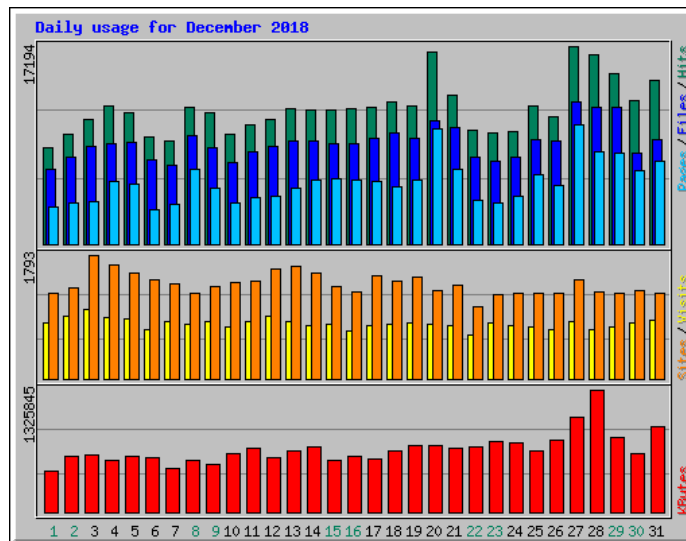

Usage Statistics for www.www.billslater.com www.billslater.com

Summary Period: December 2018
Generated 01-Jan-2019 02:15 EST

[\[Daily Statistics\]](#) [\[Hourly Statistics\]](#) [\[URLs\]](#) [\[Entry\]](#) [\[Exit\]](#) [\[Sites\]](#) [\[Countries\]](#)

Monthly Statistics for December 2018		
Total Hits	364305	
Total Files	273249	
Total Pages	167285	
Total Visits	24637	
Total KBytes	21165969	
Total Unique Sites	27344	
Total Unique URLs	2625	
	Avg	Max
Hits per Hour	489	3748
Hits per Day	11751	17194
Files per Day	8814	12397
Pages per Day	5396	10358
Visits per Day	794	1001
KBytes per Day	682773	1325845
Hits by Response Code		
Undefined response code	616	
Code 200 - OK	273249	
Code 206 - Partial Content	1396	
Code 301 - Moved Permanently	4145	
Code 302 - Found	54750	
Code 304 - Not Modified	3852	
Code 400 - Bad Request	48	
Code 403 - Forbidden	8188	
Code 404 - Not Found	18051	
Code 405 - Method Not Allowed	10	