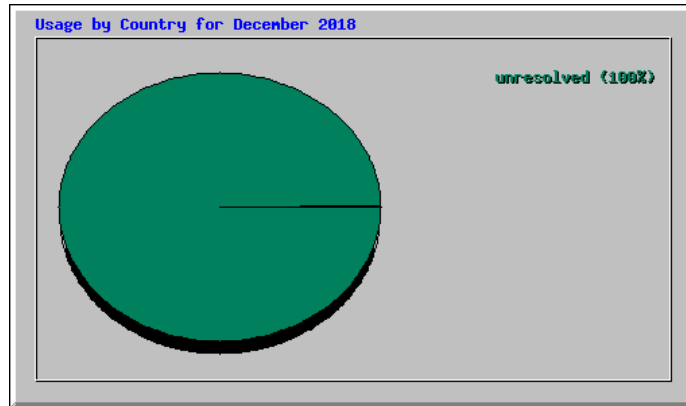

20	1222		173		10588		32		46.191.192.162
21	1220	0.33%	171	0.06%	8086	0.04%	28	0.11%	212.253.186.159
22	1220	0.33%	171	0.06%	8086	0.04%	22	0.09%	78.155.208.120
23	1220	0.33%	171	0.06%	8070	0.04%	29	0.12%	95.72.107.102
24	1212	0.33%	178	0.07%	11248	0.05%	31	0.13%	112.201.173.109
25	1148	0.32%	518	0.19%	7525	0.04%	6	0.02%	216.114.109.40
26	1145	0.31%	857	0.31%	134685	0.64%	236	0.96%	5.255.250.100
27	1135	0.31%	1043	0.38%	35142	0.17%	4	0.02%	144.217.171.229
28	1069	0.29%	170	0.06%	11077	0.05%	30	0.12%	94.25.168.11
29	1042	0.29%	794	0.29%	15796	0.07%	8	0.03%	136.243.156.195
30	1005	0.28%	127	0.05%	9094	0.04%	35	0.14%	39.49.184.223

Top 10 of 27344 Total Sites By KBytes									
#	Hits		Files		KBytes		Visits		Hostname
1	63897	17.54%	57943	21.21%	835423	3.95%	1	0.00%	13.56.164.222
2	63877	17.53%	57925	21.20%	835181	3.95%	1	0.00%	54.210.163.17
3	5898	1.62%	5898	2.16%	586799	2.77%	3	0.01%	178.127.128.254
4	4366	1.20%	4366	1.60%	434379	2.05%	46	0.19%	178.127.1.55
5	257	0.07%	253	0.09%	282914	1.34%	89	0.36%	23.101.169.3
6	1590	0.44%	942	0.34%	255339	1.21%	8	0.03%	122.54.191.182
7	520	0.14%	482	0.18%	200762	0.95%	2	0.01%	116.203.43.181
8	520	0.14%	482	0.18%	200762	0.95%	2	0.01%	159.69.83.92
9	1644	0.45%	1008	0.37%	159672	0.75%	10	0.04%	111.125.68.250
10	16726	4.59%	15427	5.65%	153443	0.72%	23	0.09%	100.35.75.170

Top 2 of 2 Total Countries							
#	Hits		Files		KBytes		Country
1	364304	100.00%	274645	100.51%	21165969	100.00%	unresolved
2	1	0.00%	0	0.00%	0	0.00%	commercial (.com)