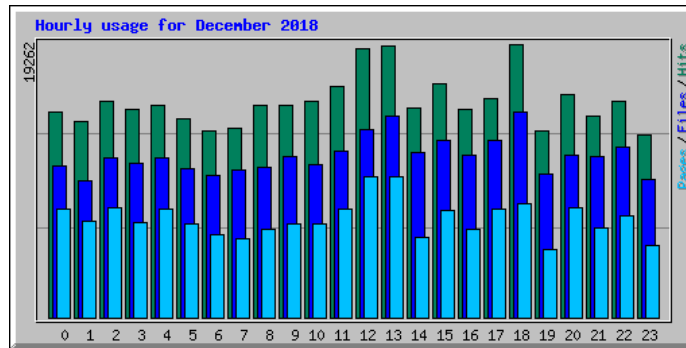

2	9520	2.61%	7590	2.78%	3603	2.15%	900	3.65%	1322	4.83%	603686	2.85%
3	10780	2.96%	8523	3.12%	3738	2.23%	1001	4.06%	1793	6.56%	621684	2.94%
4	11939	3.28%	8732	3.20%	5481	3.28%	887	3.60%	1647	6.02%	555917	2.63%
5	11451	3.14%	8837	3.23%	5152	3.08%	874	3.55%	1521	5.56%	599300	2.83%
6	9317	2.56%	7314	2.68%	3009	1.80%	705	2.86%	1435	5.25%	582920	2.75%
7	8960	2.46%	6878	2.52%	3451	2.06%	834	3.39%	1374	5.02%	466365	2.20%
8	11839	3.25%	9390	3.44%	6527	3.90%	798	3.24%	1234	4.51%	558725	2.64%
9	11396	3.13%	8334	3.05%	4840	2.89%	824	3.34%	1337	4.89%	521215	2.46%
10	9496	2.61%	7109	2.60%	3609	2.16%	753	3.06%	1386	5.07%	637660	3.01%
11	10364	2.84%	8005	2.93%	4029	2.41%	837	3.40%	1412	5.16%	697460	3.30%
12	10810	2.97%	8473	3.10%	4100	2.45%	913	3.71%	1590	5.81%	585103	2.76%
13	11772	3.23%	8924	3.27%	4829	2.89%	831	3.37%	1620	5.92%	657113	3.10%
14	11672	3.20%	8926	3.27%	5570	3.33%	772	3.13%	1536	5.62%	711944	3.36%
15	11583	3.18%	8748	3.20%	5654	3.38%	787	3.19%	1333	4.87%	556533	2.63%
16	11771	3.23%	8675	3.17%	5568	3.33%	700	2.84%	1262	4.62%	605679	2.86%
17	11865	3.26%	9161	3.35%	5483	3.28%	764	3.10%	1482	5.42%	576390	2.72%
18	12309	3.38%	9705	3.55%	4933	2.95%	785	3.19%	1418	5.19%	664243	3.14%
19	11954	3.28%	9144	3.35%	5606	3.35%	814	3.30%	1473	5.39%	726586	3.43%
20	16715	4.59%	10758	3.94%	10008	5.98%	783	3.18%	1277	4.67%	718345	3.39%
21	12935	3.55%	10166	3.72%	6528	3.90%	775	3.15%	1345	4.92%	690915	3.26%
22	9924	2.72%	7555	2.76%	3851	2.30%	634	2.57%	1050	3.84%	712890	3.37%
23	9689	2.66%	7139	2.61%	3585	2.14%	806	3.27%	1211	4.43%	764024	3.61%
24	9758	2.68%	7534	2.76%	4121	2.46%	766	3.11%	1242	4.54%	757279	3.58%
25	12000	3.29%	9043	3.31%	5967	3.57%	741	3.01%	1238	4.53%	657573	3.11%
26	11058	3.04%	8920	3.26%	5104	3.05%	706	2.87%	1240	4.53%	782014	3.69%
27	17194	4.72%	12397	4.54%	10358	6.19%	834	3.39%	1424	5.21%	1023776	4.84%
28	16407	4.50%	11916	4.36%	7965	4.76%	717	2.91%	1262	4.62%	1325845	6.26%
29	14811	4.07%	11898	4.35%	7885	4.71%	753	3.06%	1241	4.54%	804764	3.80%
30	12454	3.42%	7901	2.89%	6337	3.79%	818	3.32%	1280	4.68%	632672	2.99%
31	14246	3.91%	9111	3.33%	7211	4.31%	849	3.45%	1231	4.50%	927204	4.38%

Hourly Statistics for December 2018												
Hour	Hits		Files		Pages		KBytes					
	Avg	Total	Avg	Total	Avg	Total	Avg	Total				
0	465	14435	3.96%	342	10630	3.89%	246	7627	4.56%	29743	922019	4.36%
1	445	13798	3.79%	310	9635	3.53%	219	6796	4.06%	27782	861234	4.07%
2	490	15193	4.17%	362	11222	4.11%	249	7725	4.62%	25762	798634	3.77%
3	471	14622	4.01%	349	10845	3.97%	214	6664	3.98%	32066	994034	4.70%
4	482	14959	4.11%	362	11230	4.11%	246	7633	4.56%	23891	740632	3.50%
5	451	13988	3.84%	338	10507	3.85%	213	6623	3.96%	24148	748594	3.54%
6	423	13113	3.60%	324	10045	3.68%	187	5804	3.47%	26088	808735	3.82%
7	429	13304	3.65%	333	10350	3.79%	177	5510	3.29%	30080	932483	4.41%
8	481	14918	4.09%	341	10573	3.87%	200	6206	3.71%	30895	957732	4.52%
9	482	14947	4.10%	364	11313	4.14%	214	6638	3.97%	26108	809338	3.82%
10	489	15186	4.17%	347	10766	3.94%	212	6595	3.94%	29906	927079	4.38%