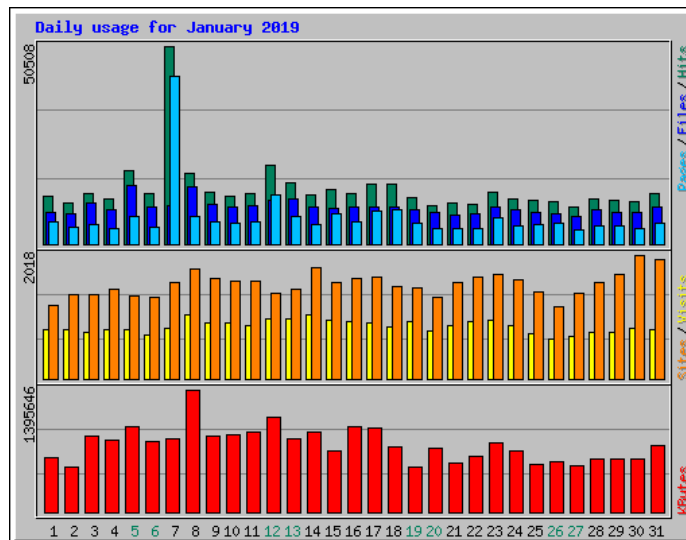

Usage Statistics for www.www.billslater.com www.billslater.com

Summary Period: January 2019
Generated 01-Feb-2019 02:15 EST

[\[Daily Statistics\]](#) [\[Hourly Statistics\]](#) [\[URLs\]](#) [\[Entry\]](#) [\[Exit\]](#) [\[Sites\]](#) [\[Countries\]](#)

Monthly Statistics for January 2019		
Total Hits	437135	
Total Files	289741	
Total Pages	212009	
Total Visits	26271	
Total KBytes	23826658	
Total Unique Sites	29761	
Total Unique URLs	2897	
	Avg	Max
Hits per Hour	587	39174
Hits per Day	14101	50508
Files per Day	9346	14794
Pages per Day	6839	42767
Visits per Day	847	1048
KBytes per Day	768602	1395646
Hits by Response Code		
Undefined response code	884	
Code 200 - OK	289741	
Code 206 - Partial Content	1327	
Code 301 - Moved Permanently	3970	
Code 302 - Found	103067	
Code 304 - Not Modified	3570	
Code 400 - Bad Request	53	
Code 403 - Forbidden	11215	
Code 404 - Not Found	23290	
Code 405 - Method Not Allowed	13	
Code 414 - Request-URI Too Long	5	

Daily Statistics for January 2019						
Day	Hits	Files	Pages	Visits	Sites	KBytes
1						
2						
3						
4						
5						
6						
7						
8						
9						
10						
11						
12						
13						
14						
15						
16						
17						
18						
19						
20						
21						
22						
23						
24						
25						
26						
27						
28						
29						
30						
31						