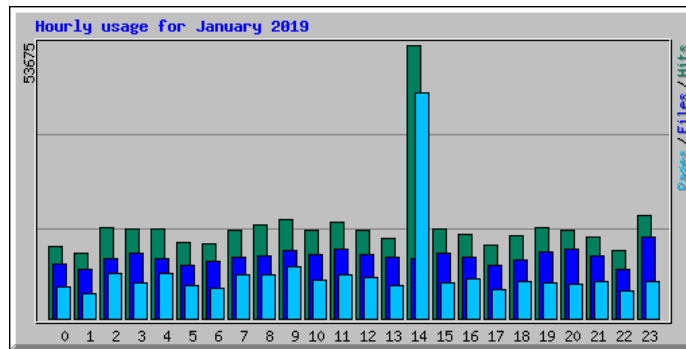

1	12239	2.80%	8012	2.77%	5652	2.67%	799	3.04%	1195	4.02%	614497	2.58%
2	10478	2.40%	7810	2.70%	4295	2.03%	804	3.06%	1375	4.62%	508056	2.13%
3	13004	2.97%	10319	3.56%	4848	2.29%	767	2.92%	1360	4.57%	862742	3.62%
4	11673	2.67%	8867	3.06%	3916	1.85%	800	3.05%	1451	4.88%	824755	3.46%
5	18835	4.31%	14794	5.11%	6878	3.24%	802	3.05%	1346	4.52%	972275	4.08%
6	12792	2.93%	9558	3.30%	4241	2.00%	720	2.74%	1325	4.45%	798545	3.35%
7	50508	11.55%	9741	3.36%	42767	20.17%	818	3.11%	1563	5.25%	832826	3.50%
8	18091	4.14%	14513	5.01%	7029	3.32%	1048	3.99%	1785	6.00%	1395646	5.86%
9	13280	3.04%	10004	3.45%	5588	2.64%	909	3.46%	1642	5.52%	869232	3.65%
10	12271	2.81%	9407	3.25%	5280	2.49%	914	3.48%	1587	5.33%	886255	3.72%
11	13017	2.98%	9854	3.40%	5587	2.64%	865	3.29%	1599	5.37%	911105	3.82%
12	20206	4.62%	11286	3.90%	12609	5.95%	984	3.75%	1399	4.70%	1074352	4.51%
13	15587	3.57%	11559	3.99%	7135	3.37%	968	3.68%	1450	4.87%	834337	3.50%
14	12377	2.83%	9377	3.24%	4852	2.29%	1041	3.96%	1810	6.08%	909133	3.82%
15	14076	3.22%	9149	3.16%	7660	3.61%	962	3.66%	1565	5.26%	700289	2.94%
16	12880	2.95%	9337	3.22%	5652	2.67%	943	3.59%	1640	5.51%	979488	4.11%
17	15256	3.49%	9335	3.22%	8480	4.00%	906	3.45%	1646	5.53%	955016	4.01%
18	15328	3.51%	9300	3.21%	8657	4.08%	842	3.21%	1494	5.02%	746975	3.14%
19	11810	2.70%	8593	2.97%	5356	2.53%	922	3.51%	1485	4.99%	509111	2.14%
20	9829	2.25%	8054	2.78%	3807	1.80%	778	2.96%	1336	4.49%	726433	3.05%
21	10642	2.43%	7337	2.53%	3975	1.87%	860	3.27%	1562	5.25%	554018	2.33%
22	10068	2.30%	7757	2.68%	4042	1.91%	927	3.53%	1651	5.55%	640621	2.69%
23	13329	3.05%	9326	3.22%	6532	3.08%	958	3.65%	1698	5.71%	793299	3.33%
24	11364	2.60%	8818	3.04%	4581	2.16%	858	3.27%	1620	5.44%	690536	2.90%
25	11172	2.56%	8102	2.80%	4851	2.29%	744	2.83%	1409	4.73%	545998	2.29%
26	10965	2.51%	7825	2.70%	5231	2.47%	641	2.44%	1164	3.91%	579621	2.43%
27	9573	2.19%	7167	2.47%	3669	1.73%	688	2.62%	1391	4.67%	535636	2.25%
28	11576	2.65%	8704	3.00%	4774	2.25%	757	2.88%	1579	5.31%	599010	2.51%
29	11127	2.55%	8213	2.83%	4714	2.22%	756	2.88%	1698	5.71%	605034	2.54%
30	10827	2.48%	8153	2.81%	3994	1.88%	812	3.09%	2018	6.78%	605979	2.54%
31	12955	2.96%	9470	3.27%	5357	2.53%	808	3.08%	1942	6.53%	765837	3.21%

Hourly Statistics for January 2019												
Hour	Hits		Files		Pages		KBytes					
	Avg	Total	Avg	Total	Avg	Total	Avg	Total				
0	454	14089	3.22%	343	10658	3.68%	197	6107	2.88%	23857	739571	3.10%
1	414	12834	2.94%	310	9634	3.33%	160	4966	2.34%	22337	692458	2.91%
2	578	17929	4.10%	383	11879	4.10%	289	8985	4.24%	40247	1247645	5.24%
3	567	17607	4.03%	409	12696	4.38%	228	7076	3.34%	33335	1033394	4.34%
4	564	17505	4.00%	375	11640	4.02%	283	8785	4.14%	31506	976679	4.10%
5	477	14808	3.39%	333	10353	3.57%	206	6399	3.02%	25744	798055	3.35%
6	475	14745	3.37%	359	11151	3.85%	190	5911	2.79%	30029	930892	3.91%
7	561	17401	3.98%	387	12010	4.15%	273	8488	4.00%	36046	1117418	4.69%
8	592	18368	4.20%	394	12238	4.22%	280	8706	4.11%	40955	1269614	5.33%
9	628	19470	4.45%	430	13347	4.61%	332	10300	4.86%	40321	1249949	5.25%