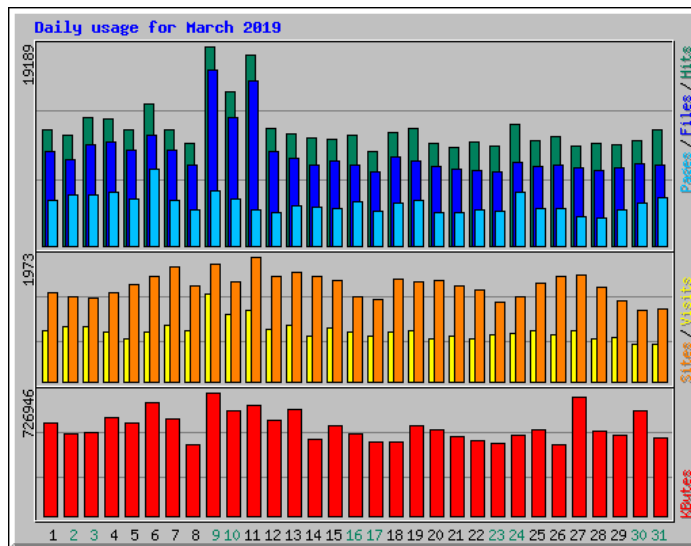

# Usage Statistics for www.www.billslater.com www.billslater.com

Summary Period: March 2019  
Generated 01-Apr-2019 02:15 EDT

[\[Daily Statistics\]](#) [\[Hourly Statistics\]](#) [\[URLs\]](#) [\[Entry\]](#) [\[Exit\]](#) [\[Sites\]](#) [\[Countries\]](#)

Monthly Statistics for March 2019		
Total Hits	351014	
Total Files	274779	
Total Pages	125698	
Total Visits	24745	
Total KBytes	16368928	
Total Unique Sites	31008	
Total Unique URLs	2636	
	Avg	Max
Hits per Hour	471	1777
Hits per Day	11323	19189
Files per Day	8863	16840
Pages per Day	4054	7373
Visits per Day	798	1389
KBytes per Day	528030	726946
Hits by Response Code		
Code 200 - OK	274779	
Code 206 - Partial Content	696	
Code 301 - Moved Permanently	3797	
Code 302 - Found	56193	
Code 304 - Not Modified	4114	
Code 400 - Bad Request	47	
Code 403 - Forbidden	35	
Code 404 - Not Found	11338	
Code 405 - Method Not Allowed	15	