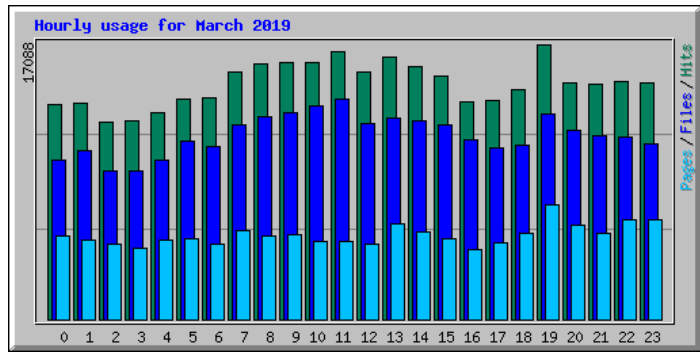

3	12371	3.52%	9773	3.56%	4848	3.86%	868	3.51%	1311	4.23%	494480	3.02%
4	12212	3.48%	10025	3.65%	5132	4.08%	787	3.18%	1399	4.51%	577912	3.53%
5	11219	3.20%	9190	3.34%	4559	3.63%	686	2.77%	1532	4.94%	543862	3.32%
6	13677	3.90%	10682	3.89%	7373	5.87%	786	3.18%	1660	5.35%	666118	4.07%
7	11101	3.16%	9174	3.34%	4411	3.51%	900	3.64%	1820	5.87%	568924	3.48%
8	9824	2.80%	7760	2.82%	3419	2.72%	797	3.22%	1517	4.89%	422643	2.58%
9	19189	5.47%	16840	6.13%	5256	4.18%	1389	5.61%	1865	6.01%	726946	4.44%
10	14791	4.21%	12391	4.51%	4543	3.61%	1064	4.30%	1575	5.08%	619723	3.79%
11	18369	5.23%	15834	5.76%	3449	2.74%	1131	4.57%	1973	6.36%	653453	3.99%
12	11318	3.22%	9102	3.31%	3193	2.54%	819	3.31%	1656	5.34%	562950	3.44%
13	10822	3.08%	8481	3.09%	3794	3.02%	882	3.56%	1733	5.59%	630679	3.85%
14	10333	2.94%	7824	2.85%	3686	2.93%	724	2.93%	1670	5.39%	450167	2.75%
15	10267	2.92%	8183	2.98%	3598	2.86%	854	3.45%	1604	5.17%	532763	3.25%
16	10671	3.04%	7703	2.80%	4199	3.34%	780	3.15%	1340	4.32%	482550	2.95%
17	9107	2.59%	7098	2.58%	3317	2.64%	711	2.87%	1307	4.22%	438958	2.68%
18	10912	3.11%	8525	3.10%	4101	3.26%	793	3.20%	1617	5.21%	434093	2.65%
19	11348	3.23%	8122	2.96%	4434	3.53%	804	3.25%	1569	5.06%	528765	3.23%
20	9871	2.81%	7654	2.79%	3137	2.50%	683	2.76%	1592	5.13%	503338	3.07%
21	9400	2.68%	7348	2.67%	3136	2.49%	715	2.89%	1520	4.90%	464732	2.84%
22	10021	2.85%	7297	2.66%	3479	2.77%	665	2.69%	1446	4.66%	444492	2.72%
23	9568	2.73%	7118	2.59%	3367	2.68%	731	2.95%	1257	4.05%	430041	2.63%
24	11707	3.34%	8054	2.93%	5096	4.05%	764	3.09%	1342	4.33%	473342	2.89%
25	10092	2.88%	7604	2.77%	3548	2.82%	806	3.26%	1565	5.05%	507955	3.10%
26	10534	3.00%	7809	2.84%	3555	2.83%	731	2.95%	1672	5.39%	420286	2.57%
27	9643	2.75%	7489	2.73%	2799	2.23%	794	3.21%	1685	5.43%	699383	4.27%
28	9815	2.80%	7216	2.63%	2735	2.18%	665	2.69%	1486	4.79%	501030	3.06%
29	9675	2.76%	7465	2.72%	3468	2.76%	692	2.80%	1267	4.09%	475506	2.90%
30	10132	2.89%	7844	2.85%	4148	3.30%	595	2.40%	1119	3.61%	619985	3.79%
31	11180	3.19%	7791	2.84%	4669	3.71%	593	2.40%	1139	3.67%	460168	2.81%

Hourly Statistics for March 2019												
Hour	Hits			Files			Pages		KBytes			
	Avg	Total		Avg	Total		Avg	Total	Avg	Total		
0	430	13348	3.80%	320	9923	3.61%	168	5208	4.14%	18631	577548	3.53%
1	432	13419	3.82%	336	10443	3.80%	157	4890	3.89%	20316	629797	3.85%
2	393	12211	3.48%	296	9182	3.34%	151	4686	3.73%	17141	531362	3.25%
3	397	12313	3.51%	298	9247	3.37%	142	4428	3.52%	19009	589281	3.60%
4	414	12862	3.66%	319	9892	3.60%	158	4911	3.91%	18085	560625	3.42%
5	441	13696	3.90%	356	11036	4.02%	162	5034	4.00%	20039	621203	3.80%
6	443	13746	3.92%	346	10749	3.91%	150	4675	3.72%	21776	675061	4.12%
7	496	15404	4.39%	388	12055	4.39%	177	5516	4.39%	27050	838542	5.12%
8	513	15903	4.53%	405	12566	4.57%	165	5142	4.09%	24454	758076	4.63%
9	514	15947	4.54%	413	12803	4.66%	170	5274	4.20%	22260	690062	4.22%
10	513	15925	4.54%	427	13266	4.83%	156	4841	3.85%	22159	686923	4.20%