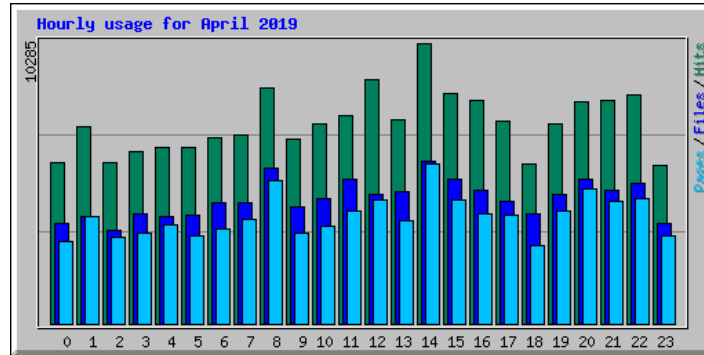

1	7077	4.00%	4879	4.45%	2889	3.05%	659	3.26%	1571	7.15%	630159	4.88%
2	8833	4.99%	5458	4.98%	5313	5.61%	739	3.66%	1550	7.06%	545049	4.22%
3	5620	3.18%	3579	3.26%	2371	2.50%	765	3.79%	1461	6.65%	506268	3.92%
4	6370	3.60%	4281	3.90%	2868	3.03%	699	3.46%	1437	6.54%	555685	4.30%
5	5703	3.22%	3393	3.09%	2364	2.50%	629	3.11%	1280	5.83%	466475	3.61%
6	4589	2.59%	2722	2.48%	2163	2.28%	642	3.18%	1084	4.94%	400375	3.10%
7	7269	4.11%	3839	3.50%	4006	4.23%	677	3.35%	1095	4.99%	558093	4.32%
8	5636	3.19%	3272	2.98%	2815	2.97%	677	3.35%	1358	6.18%	441924	3.42%
9	6171	3.49%	3890	3.55%	3138	3.31%	715	3.54%	1232	5.61%	492121	3.81%
10	7976	4.51%	5204	4.74%	5235	5.53%	647	3.20%	1095	4.99%	572758	4.43%
11	4689	2.65%	2823	2.57%	2308	2.44%	630	3.12%	1124	5.12%	449359	3.48%
12	6248	3.53%	3167	2.89%	2830	2.99%	752	3.72%	1199	5.46%	382393	2.96%
13	6016	3.40%	3527	3.22%	3643	3.85%	722	3.57%	1094	4.98%	350341	2.71%
14	6194	3.50%	3162	2.88%	3343	3.53%	688	3.40%	1032	4.70%	374417	2.90%
15	6002	3.39%	3808	3.47%	3400	3.59%	714	3.53%	1293	5.89%	532148	4.12%
16	4392	2.48%	2920	2.66%	2309	2.44%	663	3.28%	1232	5.61%	306776	2.38%
17	7093	4.01%	4506	4.11%	4379	4.62%	721	3.57%	1271	5.79%	433889	3.36%
18	7135	4.03%	4838	4.41%	4830	5.10%	693	3.43%	1207	5.50%	375449	2.91%
19	5017	2.84%	3063	2.79%	2789	2.95%	600	2.97%	1025	4.67%	337515	2.61%
20	3632	2.05%	2545	2.32%	1997	2.11%	555	2.75%	925	4.21%	316046	2.45%
21	4043	2.29%	2847	2.60%	2307	2.44%	647	3.20%	914	4.16%	276499	2.14%
22	8953	5.06%	4658	4.25%	5762	6.09%	782	3.87%	1292	5.88%	397644	3.08%
23	4947	2.80%	3172	2.89%	2082	2.20%	685	3.39%	1313	5.98%	409417	3.17%
24	5765	3.26%	3847	3.51%	3072	3.24%	612	3.03%	1230	5.60%	362626	2.81%
25	5483	3.10%	3494	3.19%	2381	2.51%	702	3.47%	1278	5.82%	377548	2.92%
26	5098	2.88%	3139	2.86%	2354	2.49%	645	3.19%	1189	5.41%	406687	3.15%
27	4119	2.33%	2574	2.35%	2039	2.15%	590	2.92%	973	4.43%	451869	3.50%
28	4661	2.64%	2976	2.71%	2386	2.52%	612	3.03%	932	4.24%	330471	2.56%
29	6030	3.41%	3724	3.40%	3393	3.58%	644	3.19%	1143	5.20%	518921	4.02%
30	6110	3.45%	4383	4.00%	3924	4.14%	759	3.76%	1116	5.08%	357659	2.77%

Hourly Statistics for April 2019									
Hour	Hits		Files		Pages		KBytes		
	Avg	Total	Avg	Total	Avg	Total	Avg	Total	
0	197	5912	3.34%	123 3694	3.37%	100 3024	3.19%	16356 490689	3.80%
1	240	7210	4.08%	131 3950	3.60%	130 3926	4.15%	19144 574320	4.45%
2	196	5897	3.33%	114 3445	3.14%	105 3161	3.34%	14041 421219	3.26%
3	210	6305	3.56%	133 4010	3.66%	109 3297	3.48%	19866 595988	4.61%
4	215	6479	3.66%	130 3928	3.58%	120 3629	3.83%	17818 534551	4.14%
5	215	6454	3.65%	132 3984	3.63%	106 3196	3.38%	17002 510060	3.95%
6	227	6832	3.86%	148 4444	4.05%	115 3477	3.67%	19141 574224	4.45%
7	231	6936	3.92%	146 4408	4.02%	127 3832	4.05%	23336 700081	5.42%
8	287	8630	4.88%	190 5703	5.20%	174 5226	5.52%	21804 654134	5.06%