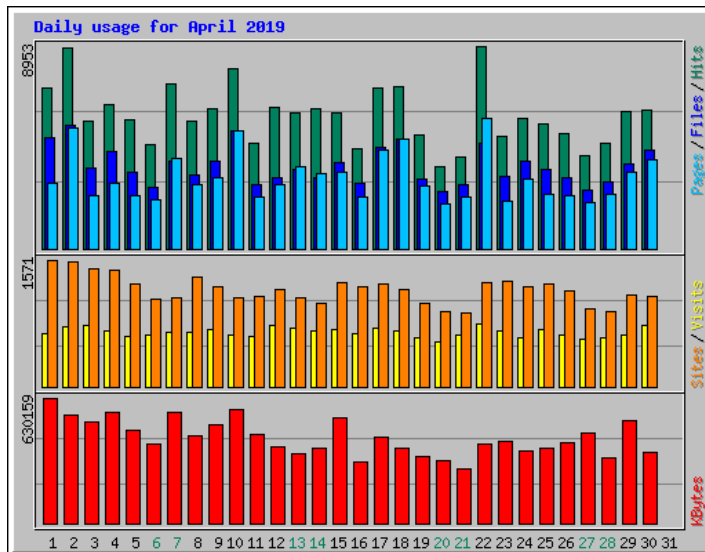

Usage Statistics for www.billslater.com www.billslater.com

Summary Period: April 2019
Generated 01-May-2019 02:15 EDT

[[Daily_Statistics]](#) [[Hourly_Statistics]](#) [[URLs]](#) [[Entry]](#) [[Exit]](#) [[Sites]](#) [[Countries]](#)

Monthly Statistics for April 2019		
Total Hits	176871	
Total Files	109690	
Total Pages	94690	
Total Visits	20209	
Total KBytes	12916582	
Total Unique Sites	21965	
Total Unique URLs	2575	
	Avg	Max
Hits per Hour	245	1798
Hits per Day	5895	8953
Files per Day	3656	5458
Pages per Day	3156	5762
Visits per Day	673	782
KBytes per Day	430553	630159
Hits by Response Code		
Undefined response code	136	
Code 200 - OK	109690	
Code 206 - Partial Content	645	
Code 301 - Moved Permanently	3788	
Code 302 - Found	42055	
Code 304 - Not Modified	3948	
Code 400 - Bad Request	62	
Code 403 - Forbidden	338	
Code 404 - Not Found	16188	
Code 405 - Method Not Allowed	21