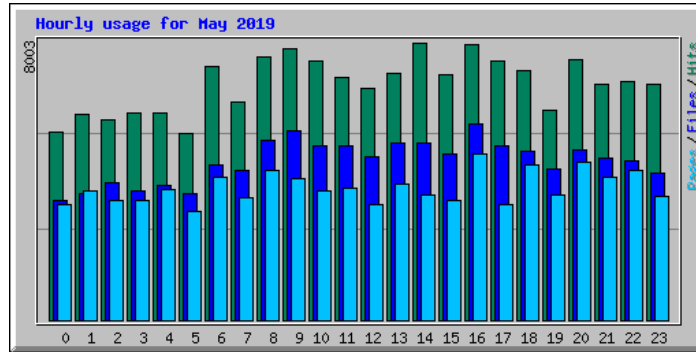

2	5437		3291		2604		812		1228		381955	
3	4851	2.97%	3623	3.30%	2470	2.70%	863	3.71%	1270	6.00%	415974	2.91%
4	4296	2.63%	3069	2.79%	2348	2.56%	777	3.34%	1056	4.99%	445545	3.11%
5	6955	4.25%	3505	3.19%	3308	3.61%	893	3.83%	1169	5.52%	385043	2.69%
6	4843	2.96%	3227	2.94%	2503	2.73%	716	3.07%	1086	5.13%	353648	2.47%
7	5965	3.65%	3969	3.61%	3536	3.86%	884	3.80%	1332	6.29%	475229	3.32%
8	5877	3.59%	3934	3.58%	3214	3.51%	782	3.36%	1206	5.70%	491107	3.43%
9	6434	3.93%	4104	3.74%	3956	4.32%	724	3.11%	1239	5.86%	445318	3.11%
10	4425	2.71%	3410	3.10%	1969	2.15%	680	2.92%	1195	5.65%	472239	3.30%
11	5908	3.61%	3044	2.77%	2861	3.12%	764	3.28%	1024	4.84%	356210	2.49%
12	5085	3.11%	3579	3.26%	3166	3.46%	704	3.02%	953	4.50%	378086	2.64%
13	5831	3.57%	3729	3.39%	3574	3.90%	759	3.26%	1061	5.01%	460232	3.22%
14	5072	3.10%	3368	3.07%	3128	3.42%	721	3.10%	1029	4.86%	685811	4.79%
15	6811	4.17%	4523	4.12%	4266	4.66%	754	3.24%	1253	5.92%	468273	3.27%
16	5636	3.45%	4251	3.87%	2754	3.01%	722	3.10%	1302	6.15%	426587	2.98%
17	5865	3.59%	3860	3.51%	3657	3.99%	705	3.03%	1073	5.07%	403157	2.82%
18	4614	2.82%	3437	3.13%	3114	3.40%	642	2.76%	850	4.02%	391472	2.74%
19	4680	2.86%	2828	2.57%	1920	2.10%	666	2.86%	970	4.58%	1141612	7.98%
20	5305	3.24%	3572	3.25%	2718	2.97%	771	3.31%	1121	5.30%	531027	3.71%
21	3685	2.25%	2552	2.32%	1902	2.08%	692	2.97%	1078	5.09%	535755	3.74%
22	5580	3.41%	3408	3.10%	3651	3.99%	834	3.58%	1008	4.76%	506453	3.54%
23	5868	3.59%	3703	3.37%	3412	3.73%	705	3.03%	1239	5.86%	426987	2.98%
24	6186	3.78%	4000	3.64%	3717	4.06%	749	3.22%	1229	5.81%	402253	2.81%
25	4950	3.03%	3046	2.77%	3100	3.38%	716	3.07%	975	4.61%	410874	2.87%
26	4506	2.76%	3246	2.95%	2567	2.80%	733	3.15%	1022	4.83%	403794	2.82%
27	4248	2.60%	3138	2.86%	2346	2.56%	717	3.08%	1024	4.84%	368691	2.58%
28	4109	2.51%	3184	2.90%	2134	2.33%	675	2.90%	1206	5.70%	473618	3.31%
29	4916	3.01%	3733	3.40%	2749	3.00%	786	3.38%	1192	5.63%	351628	2.46%
30	4548	2.78%	3500	3.19%	2298	2.51%	856	3.68%	1230	5.81%	440204	3.08%
31	5768	3.53%	4388	3.99%	3650	3.99%	780	3.35%	1066	5.04%	492584	3.44%

Hourly Statistics for May 2019												
Hour	Hits			Files			Pages			KBytes		
	Avg	Total		Avg	Total		Avg	Total		Avg	Total	
0	174	5406	3.31%	111	3460	3.15%	107	3331	3.64%	16054	497666	3.48%
1	191	5945	3.64%	117	3644	3.32%	120	3744	4.09%	16202	502264	3.51%
2	186	5770	3.53%	127	3961	3.61%	111	3465	3.78%	17851	553387	3.87%
3	192	5960	3.64%	119	3710	3.38%	111	3454	3.77%	18151	562682	3.93%
4	192	5964	3.65%	125	3892	3.54%	121	3754	4.10%	13217	409720	2.86%
5	173	5378	3.29%	118	3658	3.33%	100	3118	3.40%	15855	491499	3.44%
6	235	7312	4.47%	144	4470	4.07%	132	4119	4.50%	24513	759890	5.31%
7	203	6301	3.85%	139	4316	3.93%	113	3529	3.85%	25326	785111	5.49%
8	245	7606	4.65%	167	5181	4.72%	139	4331	4.73%	24502	759577	5.31%
9	252	7814	4.78%	176	5462	4.97%	131	4071	4.45%	23271	721408	5.04%