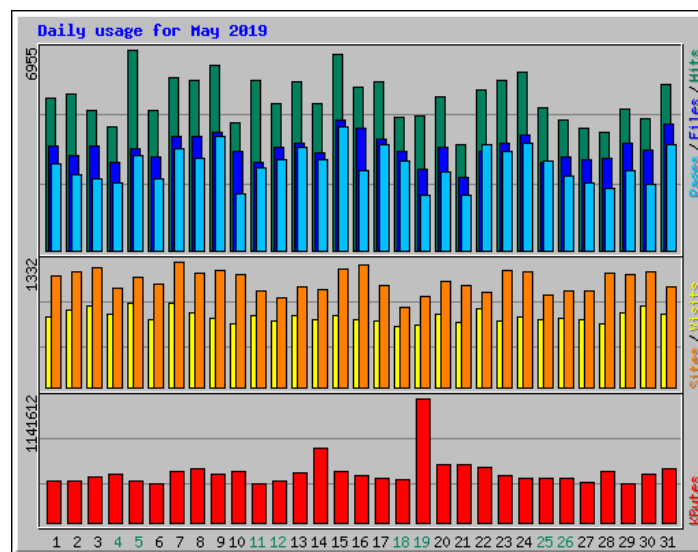

Usage Statistics for www.billslater.com www.billslater.com

Summary Period: May 2019
Generated 01-Jun-2019 02:15 EDT

[\[Daily Statistics\]](#) [\[Hourly Statistics\]](#) [\[URLs\]](#) [\[Entry\]](#) [\[Exit\]](#) [\[Sites\]](#) [\[Countries\]](#)

Monthly Statistics for May 2019		
Total Hits	163520	
Total Files	109853	
Total Pages	91583	
Total Visits	23286	
Total KBytes	14305993	
Total Unique Sites	21160	
Total Unique URLs	2564	
	Avg	Max
Hits per Hour	219	1510
Hits per Day	5274	6955
Files per Day	3543	4523
Pages per Day	2954	4266
Visits per Day	751	893
KBytes per Day	461484	1141612
Hits by Response Code		
Code 200 - OK	109853	
Code 206 - Partial Content	845	
Code 301 - Moved Permanently	3493	
Code 302 - Found	36413	
Code 304 - Not Modified	4130	
Code 400 - Bad Request	54	
Code 403 - Forbidden	12	
Code 404 - Not Found	8714	
Code 405 - Method Not Allowed	6	

Daily Statistics for May 2019												
Day	Hits	Files	Pages	Visits	Sites	KBytes						
1	5266	3.22%	3632	3.31%	2991	3.27%	744	3.20%	1183	5.59%	384624	2.69%
		3.32%		3.00%		2.84%		3.49%		5.80%		2.67%