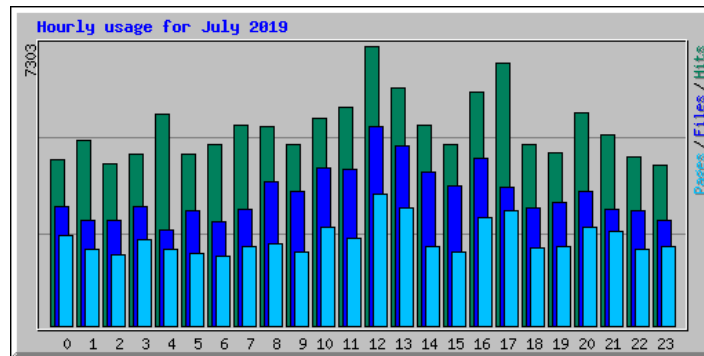

1	3747	3.03%	2184	2.64%	1384	2.53%	642	3.22%	975	5.36%	245693	2.27%
2	5246	4.24%	3505	4.24%	1510	2.77%	665	3.33%	1236	6.80%	363903	3.37%
3	4001	3.24%	3182	3.85%	1538	2.82%	601	3.01%	1086	5.97%	299306	2.77%
4	3691	2.98%	2543	3.08%	1688	3.09%	654	3.28%	1039	5.72%	343708	3.18%
5	3983	3.22%	2923	3.54%	1870	3.43%	709	3.55%	926	5.09%	318328	2.95%
6	3265	2.64%	2461	2.98%	1185	2.17%	626	3.14%	914	5.03%	302796	2.80%
7	3742	3.03%	2145	2.60%	1385	2.54%	640	3.21%	929	5.11%	260455	2.41%
8	3647	2.95%	2521	3.05%	1563	2.86%	694	3.48%	1113	6.12%	303982	2.81%
9	4158	3.36%	2973	3.60%	2548	4.67%	651	3.26%	1002	5.51%	344750	3.19%
10	3107	2.51%	2327	2.82%	1351	2.47%	629	3.15%	1057	5.81%	326462	3.02%
11	3913	3.16%	2945	3.57%	2034	3.73%	673	3.37%	1055	5.80%	299960	2.78%
12	4197	3.39%	3178	3.85%	2207	4.04%	661	3.31%	1112	6.12%	288537	2.67%
13	4013	3.24%	2791	3.38%	2030	3.72%	581	2.91%	1034	5.69%	252218	2.33%
14	3520	2.85%	2477	3.00%	1568	2.87%	597	2.99%	835	4.59%	331003	3.06%
15	3737	3.02%	2794	3.38%	1715	3.14%	676	3.39%	1201	6.61%	424420	3.93%
16	4060	3.28%	2947	3.57%	1674	3.07%	726	3.64%	1174	6.46%	401076	3.71%
17	3618	2.93%	2698	3.27%	1577	2.89%	619	3.10%	1124	6.18%	298219	2.76%
18	3409	2.76%	2523	3.05%	1358	2.49%	692	3.47%	1097	6.03%	332111	3.07%
19	4035	3.26%	2698	3.27%	1633	2.99%	666	3.34%	1040	5.72%	368063	3.41%
20	5133	4.15%	2629	3.18%	2212	4.05%	710	3.56%	937	5.15%	445062	4.12%
21	3709	3.00%	2612	3.16%	1870	3.43%	635	3.18%	874	4.81%	463718	4.29%
22	5969	4.83%	2636	3.19%	1768	3.24%	653	3.27%	1079	5.94%	327940	3.04%
23	3897	3.15%	2571	3.11%	1845	3.38%	601	3.01%	1053	5.79%	358990	3.32%
24	5079	4.11%	3353	4.06%	2423	4.44%	693	3.47%	1126	6.19%	339260	3.14%
25	4523	3.66%	2634	3.19%	1823	3.34%	641	3.21%	1015	5.58%	373925	3.46%
26	2819	2.28%	2025	2.45%	1213	2.22%	602	3.02%	840	4.62%	239368	2.22%
27	5706	4.61%	3864	4.68%	3687	6.75%	632	3.17%	823	4.53%	396350	3.67%
28	3949	3.19%	2168	2.63%	1928	3.53%	650	3.26%	846	4.65%	432989	4.01%
29	3549	2.87%	2306	2.79%	1286	2.36%	613	3.07%	1008	5.54%	598183	5.54%
30	2778	2.25%	1746	2.11%	1204	2.21%	561	2.81%	935	5.14%	323440	2.99%
31	3468	2.80%	2227	2.70%	1521	2.79%	606	3.04%	1060	5.83%	400914	3.71%

Hourly Statistics for July 2019												
Hour	Hits		Files		Pages		KBytes					
	Avg	Total	Avg	Total	Avg	Total	Avg	Total				
0	139	4319	3.49%	100	3121	3.78%	75	2339	4.28%	10976	340255	3.15%
1	155	4821	3.90%	89	2767	3.35%	64	2001	3.66%	15921	493536	4.57%
2	136	4244	3.43%	89	2761	3.34%	59	1849	3.39%	14725	456487	4.22%
3	144	4493	3.63%	100	3103	3.76%	72	2255	4.13%	12937	401038	3.71%
4	178	5522	4.47%	81	2514	3.04%	64	2013	3.69%	14552	451119	4.18%
5	144	4470	3.61%	97	3010	3.64%	61	1903	3.49%	12804	396930	3.67%
6	152	4730	3.82%	87	2716	3.29%	59	1833	3.36%	14902	461969	4.28%
7	168	5227	4.23%	97	3033	3.67%	66	2065	3.78%	14012	434374	4.02%