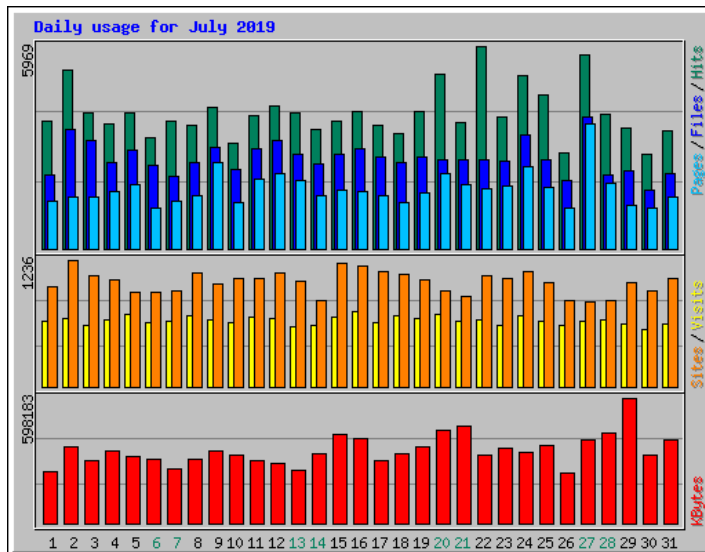

Usage Statistics for www.billslater.com www.billslater.com

Summary Period: July 2019
Generated 01-Aug-2019 02:15 EDT

[[Daily_Statistics]](#) [[Hourly_Statistics]](#) [[URLs]](#) [[Entry]](#) [[Exit]](#) [[Sites]](#) [[Countries]](#)

Monthly Statistics for July 2019		
Total Hits	123668	
Total Files	82586	
Total Pages	54598	
Total Visits	19960	
Total KBytes	10805130	
Total Unique Sites	18179	
Total Unique URLs	2411	
	Avg	Max
Hits per Hour	166	1032
Hits per Day	3989	5969
Files per Day	2664	3864
Pages per Day	1761	3687
Visits per Day	643	726
KBytes per Day	348553	598183
Hits by Response Code		
Undefined response code	1	
Code 200 - OK	82586	
Code 206 - Partial Content	733	
Code 301 - Moved Permanently	2974	
Code 302 - Found	28752	
Code 304 - Not Modified	2776	
Code 400 - Bad Request	75	
Code 403 - Forbidden	10	
Code 404 - Not Found	5740	
Code 405 - Method Not Allowed	21