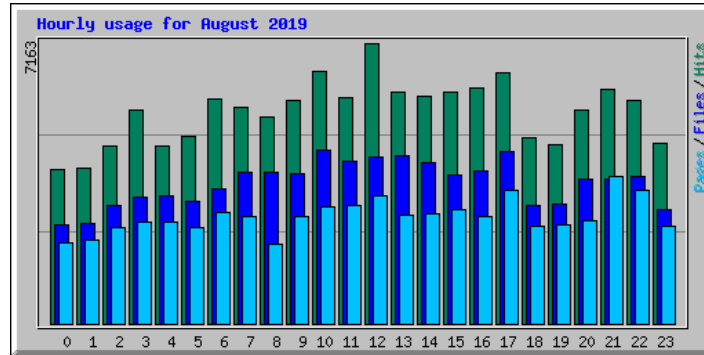

2	3705	2.85%	2443	2.84%	1981	3.01%	711	3.63%	1153	6.43%	380584	3.44%
3	2980	2.29%	1953	2.27%	1588	2.41%	651	3.32%	858	4.79%	328365	2.97%
4	2739	2.11%	1865	2.17%	1313	1.99%	601	3.07%	836	4.66%	244309	2.21%
5	3070	2.36%	2086	2.42%	1248	1.89%	596	3.04%	972	5.42%	279966	2.53%
6	3518	2.71%	2570	2.99%	1599	2.43%	575	2.93%	1085	6.05%	328331	2.97%
7	3858	2.97%	2615	3.04%	1805	2.74%	631	3.22%	1137	6.34%	347984	3.15%
8	3611	2.78%	2550	2.96%	1437	2.18%	572	2.92%	1026	5.72%	267551	2.42%
9	3927	3.02%	2721	3.16%	1617	2.45%	554	2.83%	1038	5.79%	316630	2.86%
10	3779	2.91%	2396	2.78%	1519	2.30%	631	3.22%	978	5.46%	404822	3.66%
11	3960	3.05%	2506	2.91%	1982	3.01%	740	3.77%	998	5.57%	345215	3.12%
12	4263	3.28%	2872	3.34%	2340	3.55%	754	3.85%	1087	6.06%	366741	3.32%
13	4079	3.14%	2472	2.87%	2014	3.06%	646	3.30%	938	5.23%	268754	2.43%
14	5042	3.88%	3354	3.90%	2828	4.29%	702	3.58%	1064	5.94%	503492	4.55%
15	3635	2.80%	2518	2.93%	1525	2.31%	712	3.63%	1070	5.97%	341322	3.09%
16	4758	3.66%	3337	3.88%	1702	2.58%	686	3.50%	1171	6.53%	332794	3.01%
17	3248	2.50%	2133	2.48%	1490	2.26%	636	3.24%	870	4.85%	278243	2.52%
18	3532	2.72%	2150	2.50%	1657	2.51%	612	3.12%	847	4.73%	319325	2.89%
19	4832	3.72%	2434	2.83%	1724	2.62%	657	3.35%	1016	5.67%	352070	3.18%
20	3785	2.91%	2521	2.93%	2012	3.05%	614	3.13%	959	5.35%	365512	3.31%
21	7444	5.73%	4010	4.66%	3725	5.65%	630	3.21%	1071	5.97%	441119	3.99%
22	4496	3.46%	3271	3.80%	2661	4.04%	591	3.01%	993	5.54%	403891	3.65%
23	4200	3.23%	3205	3.72%	2491	3.78%	901	4.60%	1191	6.64%	382633	3.46%
24	3784	2.91%	2692	3.13%	2139	3.25%	530	2.70%	815	4.55%	318425	2.88%
25	3458	2.66%	2512	2.92%	1708	2.59%	576	2.94%	797	4.45%	343957	3.11%
26	5402	4.16%	3877	4.50%	3380	5.13%	587	2.99%	1020	5.69%	496079	4.49%
27	4723	3.64%	2938	3.41%	2515	3.82%	603	3.08%	1044	5.82%	324225	2.93%
28	5917	4.55%	4072	4.73%	3649	5.54%	567	2.89%	1014	5.66%	422168	3.82%
29	6416	4.94%	4242	4.93%	3937	5.97%	625	3.19%	1010	5.63%	426372	3.86%
30	4610	3.55%	3274	3.80%	2918	4.43%	525	2.68%	951	5.31%	476911	4.31%
31	3717	2.86%	2256	2.62%	2009	3.05%	626	3.19%	862	4.81%	369894	3.35%

Hourly Statistics for August 2019												
Hour	Hits			Files			Pages			KBytes		
	Avg	Total		Avg	Total		Avg	Total	Avg	Total		
0	126	3921	3.02%	81	2533	2.94%	67	2077	3.15%	13219	409796	3.71%
1	127	3959	3.05%	82	2560	2.97%	68	2121	3.22%	12897	399820	3.62%
2	145	4523	3.48%	96	3002	3.49%	79	2470	3.75%	12754	395369	3.58%
3	176	5469	4.21%	104	3227	3.75%	83	2596	3.94%	16041	497270	4.50%
4	146	4550	3.50%	105	3273	3.80%	83	2591	3.93%	14164	439096	3.97%
5	154	4786	3.68%	101	3131	3.64%	79	2463	3.74%	13668	423713	3.83%
6	184	5719	4.40%	111	3443	4.00%	92	2854	4.33%	14662	454516	4.11%
7	177	5517	4.25%	124	3847	4.47%	88	2747	4.17%	18447	571848	5.17%
8	169	5259	4.05%	124	3861	4.49%	65	2036	3.09%	18279	566656	5.13%