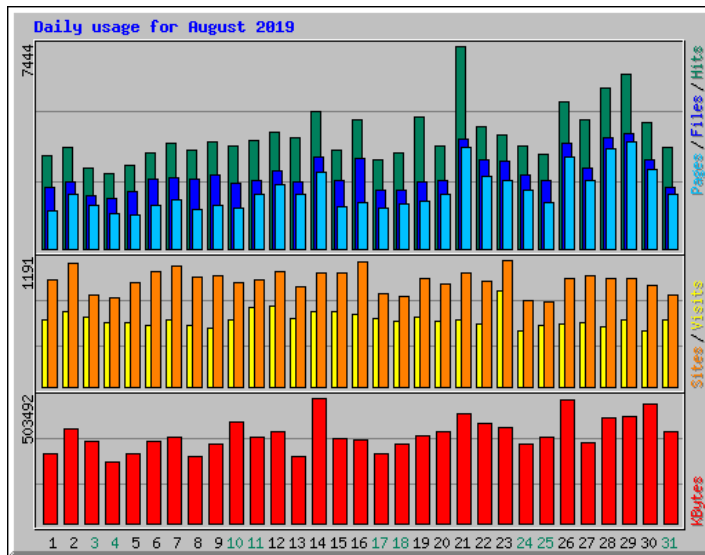

Usage Statistics for www.billslater.com www.billslater.com

Summary Period: August 2019
Generated 01-Sep-2019 02:15 EDT

[\[Daily_Statistics\]](#) [\[Hourly_Statistics\]](#) [\[URLs\]](#) [\[Entry\]](#) [\[Exit\]](#) [\[Sites\]](#) [\[Countries\]](#)

Monthly Statistics for August 2019		
Total Hits	129916	
Total Files	86077	
Total Pages	65903	
Total Visits	19605	
Total KBytes	11056198	
Total Unique Sites	17925	
Total Unique URLs	2590	
	Avg	Max
Hits per Hour	174	1361
Hits per Day	4190	7444
Files per Day	2776	4242
Pages per Day	2125	3937
Visits per Day	632	901
KBytes per Day	356652	503492
Hits by Response Code		
Code 200 - OK	86077	
Code 206 - Partial Content	1031	
Code 301 - Moved Permanently	3641	
Code 302 - Found	28897	
Code 304 - Not Modified	3388	
Code 400 - Bad Request	84	
Code 403 - Forbidden	18	
Code 404 - Not Found	6775	
Code 405 - Method Not Allowed	5	