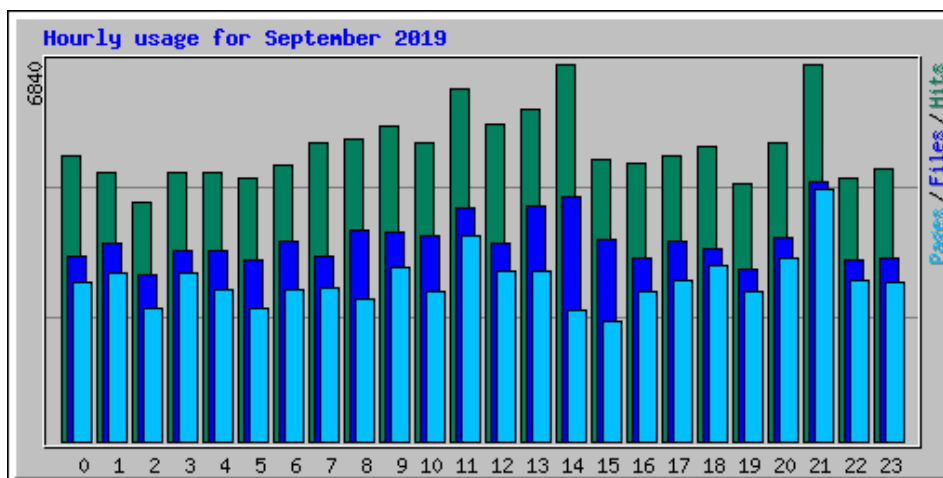

28	3902	3.05%	2583	2.96%	1997	2.85%	634	3.28%	818	4.89%	423504	4.00%
29	4020	3.14%	2273	2.61%	2162	3.08%	652	3.37%	815	4.87%	269183	2.54%
30	3612	2.82%	2546	2.92%	1611	2.30%	665	3.44%	847	5.06%	322294	3.04%

Hourly Statistics for September 2019												
Hour	Hits			Files			Pages			KBytes		
	Avg	Total	%	Avg	Total	%	Avg	Total	%	Avg	Total	%
0	172	5173	4.04%	111	3357	3.85%	96	2881	4.11%	16097	482908	4.56%
1	161	4857	3.79%	120	3602	4.13%	101	3043	4.34%	13498	404944	3.82%
2	144	4338	3.39%	100	3026	3.47%	80	2406	3.43%	13346	400374	3.78%
3	162	4880	3.81%	114	3438	3.94%	102	3063	4.37%	14955	448639	4.23%
4	162	4867	3.80%	115	3456	3.96%	91	2732	3.89%	15089	452681	4.27%
5	158	4768	3.72%	109	3274	3.75%	80	2412	3.44%	19278	578337	5.46%
6	166	4990	3.90%	120	3618	4.15%	91	2752	3.92%	15835	475036	4.48%
7	179	5398	4.21%	112	3363	3.86%	92	2766	3.94%	15713	471384	4.45%
8	182	5475	4.27%	128	3841	4.40%	86	2594	3.70%	15096	452869	4.27%
9	190	5710	4.46%	126	3807	4.36%	104	3141	4.48%	19962	598862	5.65%
10	180	5401	4.22%	123	3715	4.26%	90	2726	3.89%	14399	431964	4.08%
11	212	6389	4.99%	140	4221	4.84%	123	3708	5.28%	15176	455268	4.30%
12	191	5755	4.49%	119	3587	4.11%	103	3090	4.40%	13522	405667	3.83%
13	200	6016	4.70%	141	4247	4.87%	102	3070	4.38%	16036	481086	4.54%
14	227	6836	5.34%	147	4427	5.08%	79	2390	3.41%	13880	416393	3.93%
15	169	5095	3.98%	122	3664	4.20%	72	2187	3.12%	13972	419160	3.95%
16	168	5044	3.94%	111	3333	3.82%	90	2719	3.88%	15869	476063	4.49%
17	172	5180	4.04%	121	3635	4.17%	96	2905	4.14%	12235	367062	3.46%
18	177	5331	4.16%	116	3493	4.00%	106	3197	4.56%	9815	294464	2.78%
19	155	4661	3.64%	103	3119	3.58%	90	2716	3.87%	13150	394513	3.72%
20	179	5392	4.21%	123	3696	4.24%	110	3320	4.73%	12596	377893	3.57%
21	228	6840	5.34%	156	4707	5.40%	151	4556	6.49%	13452	403548	3.81%
22	158	4764	3.72%	109	3286	3.77%	96	2901	4.13%	13888	416646	3.93%
23	164	4933	3.85%	110	3308	3.79%	96	2891	4.12%	16435	493050	4.65%

Top 30 of 2693 Total URLs					
#	Hits	KBytes	URL		
1	11400	8.90%	682626	6.44%	/webstats/