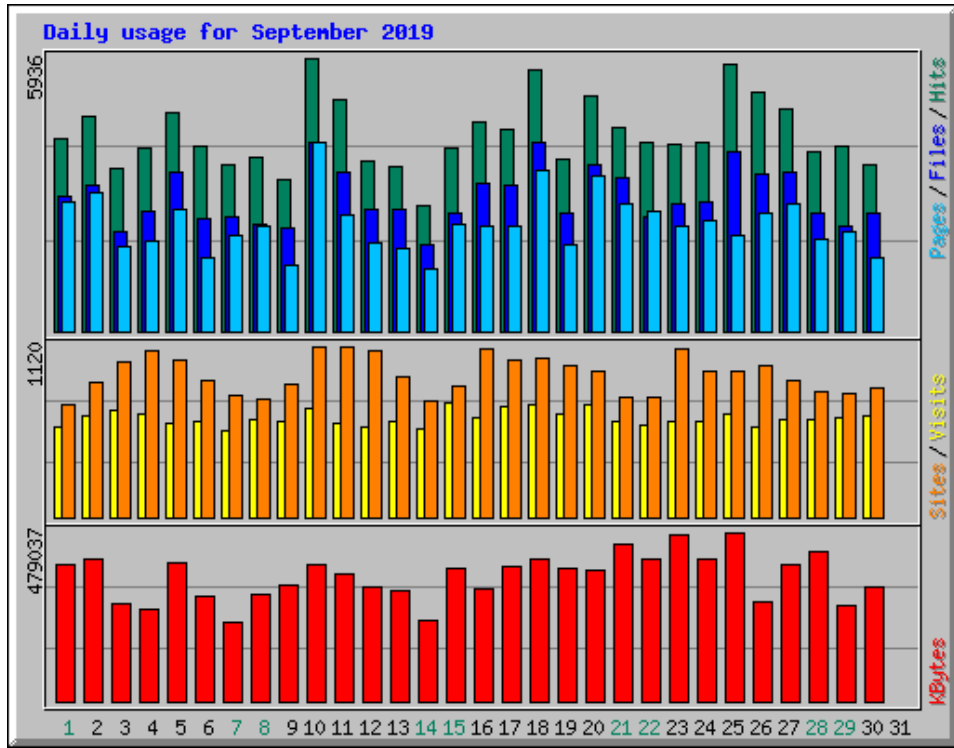

Usage Statistics for www.www.billslater.com www.billslater.com

Summary Period: September 2019
Generated 01-Oct-2019 02:15 EDT

[\[Daily Statistics\]](#) [\[Hourly Statistics\]](#) [\[URLs\]](#) [\[Entry\]](#) [\[Exit\]](#) [\[Sites\]](#) [\[Countries\]](#)

Monthly Statistics for September 2019		
Total Hits	128093	
Total Files	87220	
Total Pages	70166	
Total Visits	19321	
Total KBytes	10598811	
Total Unique Sites	16743	
Total Unique URLs	2693	
	Avg	Max
Hits per Hour	177	1656
Hits per Day	4269	5936
Files per Day	2907	4094
Pages per Day	2338	4100
Visits per Day	644	746
KBytes per Day	353294	479037
Hits by Response Code		
Undefined response code	7	
Code 200 - OK	87220	
Code 206 - Partial Content	605	
Code 301 - Moved Permanently	3347	
Code 302 - Found	27418	
Code 304 - Not Modified	3233	
Code 400 - Bad Request	240	
Code 403 - Forbidden	9	
Code 404 - Not Found	6010	
Code 405 - Method Not Allowed	4	