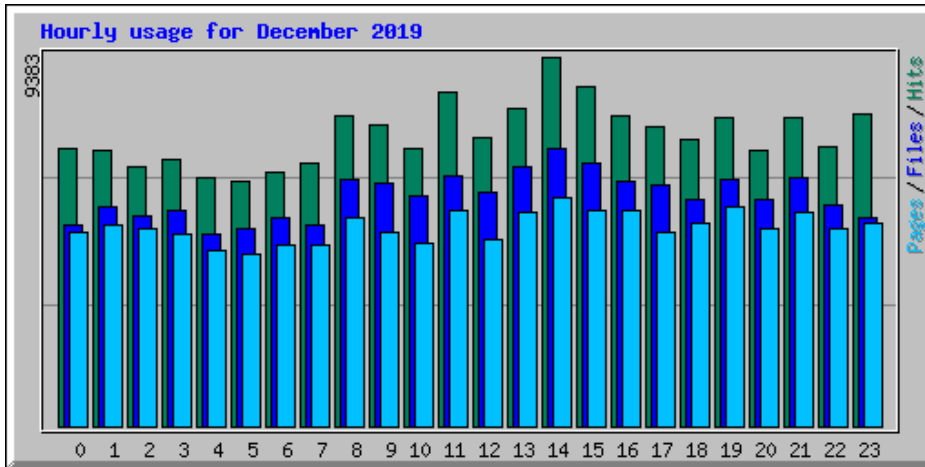

29	4765		3110		3072		1154		1216		424074	
30	3679	2.07%	2817	2.01%	2280	1.88%	1208	3.16%	1265	3.85%	260462	1.70%
31	3989	2.24%	3230	2.31%	2614	2.15%	1030	2.69%	1086	3.30%	341273	2.23%

Hourly Statistics for December 2019												
Hour	Hits			Files			Pages			KBytes		
	Avg	Total	%	Avg	Total	%	Avg	Total	%	Avg	Total	%
0	227	7044	3.96%	165	5127	3.66%	159	4944	4.07%	21943	680240	4.44%
1	226	7020	3.95%	179	5574	3.98%	165	5116	4.21%	20680	641080	4.19%
2	212	6588	3.70%	171	5323	3.80%	161	5013	4.13%	17524	543245	3.55%
3	218	6786	3.81%	177	5489	3.92%	157	4880	4.02%	18063	559947	3.66%
4	203	6298	3.54%	157	4883	3.49%	144	4478	3.69%	16721	518353	3.39%
5	199	6199	3.48%	161	5000	3.57%	140	4364	3.59%	17986	557554	3.64%
6	207	6434	3.62%	170	5280	3.77%	147	4579	3.77%	15384	476898	3.12%
7	215	6689	3.76%	164	5097	3.64%	147	4586	3.78%	16947	525368	3.43%
8	254	7896	4.44%	201	6259	4.47%	171	5312	4.37%	19362	600226	3.92%
9	246	7644	4.30%	198	6167	4.41%	158	4901	4.03%	20761	643576	4.20%
10	227	7059	3.97%	189	5863	4.19%	150	4652	3.83%	21584	669104	4.37%
11	274	8497	4.78%	204	6348	4.54%	176	5471	4.50%	19380	600778	3.92%
12	235	7304	4.11%	191	5924	4.23%	152	4721	3.89%	22519	698088	4.56%
13	259	8049	4.52%	212	6572	4.70%	174	5418	4.46%	20117	623639	4.07%
14	302	9383	5.27%	226	7028	5.02%	186	5788	4.76%	21104	654223	4.27%
15	278	8625	4.85%	215	6669	4.77%	176	5471	4.50%	25207	781417	5.11%
16	253	7863	4.42%	200	6214	4.44%	177	5499	4.53%	18577	575900	3.76%
17	245	7595	4.27%	197	6119	4.37%	159	4945	4.07%	20184	625693	4.09%
18	234	7271	4.09%	185	5744	4.10%	166	5164	4.25%	18532	574488	3.75%
19	252	7817	4.39%	202	6262	4.47%	179	5560	4.58%	30844	956161	6.25%
20	226	7008	3.94%	185	5761	4.12%	162	5034	4.14%	19601	607616	3.97%
21	252	7820	4.40%	203	6323	4.52%	175	5434	4.47%	23588	731217	4.78%
22	229	7109	4.00%	180	5608	4.01%	161	5009	4.12%	20158	624897	4.08%
23	255	7908	4.45%	171	5301	3.79%	165	5133	4.23%	26998	836942	5.47%

Top 30 of 2574 Total URLs					
#	Hits	KBytes	URL		
1	43748	24.59%	2682686	17.53%	/webstats/
2	23773	13.36%	809561	5.29%	/
		3.19%		3.75%