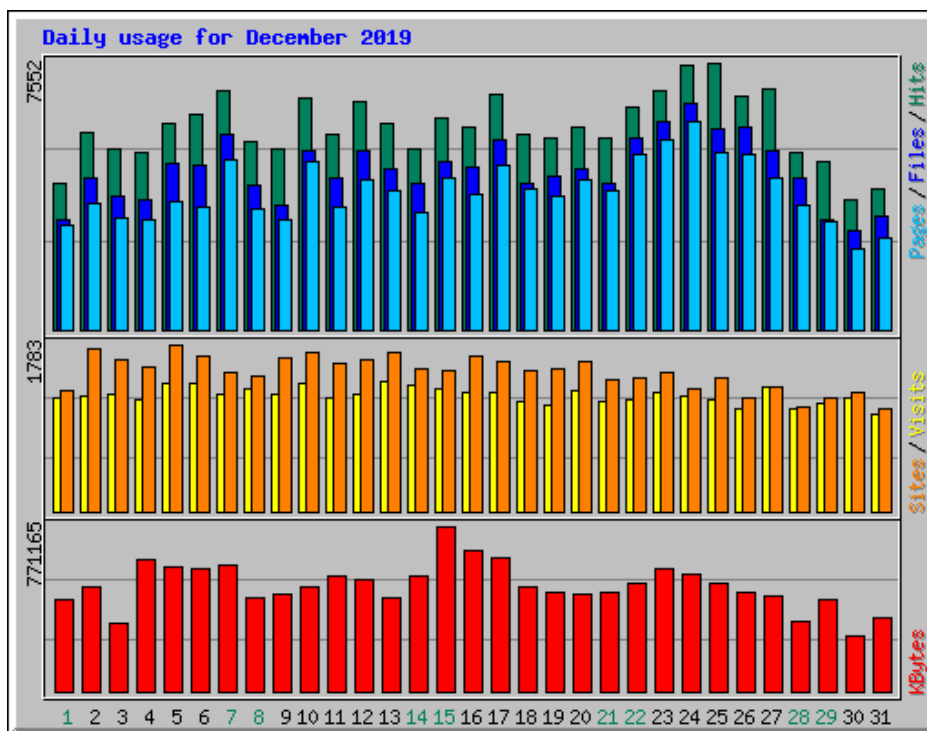

Usage Statistics for www.www.billslater.com www.billslater.com

Summary Period: December 2019
Generated 01-Jan-2020 02:15 EST

[\[Daily Statistics\]](#) [\[Hourly Statistics\]](#) [\[URLs\]](#) [\[Entry\]](#) [\[Exit\]](#) [\[Sites\]](#) [\[Countries\]](#)

Monthly Statistics for December 2019		
Total Hits	177906	
Total Files	139935	
Total Pages	121472	
Total Visits	38257	
Total KBytes	15306649	
Total Unique Sites	32873	
Total Unique URLs	2574	
	Avg	Max
Hits per Hour	239	1118
Hits per Day	5738	7552
Files per Day	4514	6401
Pages per Day	3918	5880
Visits per Day	1234	1386
KBytes per Day	493763	771165
Hits by Response Code		
Undefined response code	2	
Code 200 - OK	139935	
Code 206 - Partial Content	539	
Code 301 - Moved Permanently	3953	
Code 302 - Found	25239	
Code 304 - Not Modified	2602	
Code 400 - Bad Request	146	
Code 403 - Forbidden	9	
Code 404 - Not Found	5481	