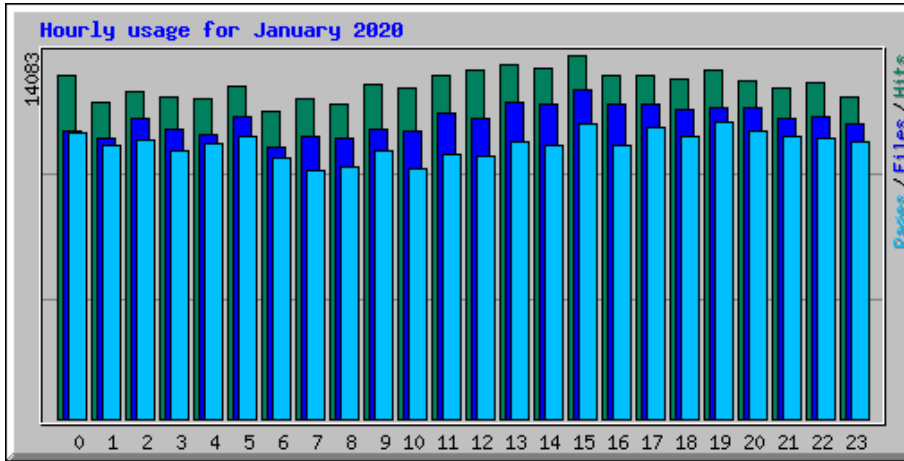

30	8803	2.83%	7947	2.86%	6907	2.71%	1262	3.44%	1260	4.26%	695872	2.79%
31	6940	2.23%	5875	2.11%	5340	2.09%	1184	3.23%	1161	3.93%	571765	2.29%

Hourly Statistics for January 2020												
Hour	Hits			Files			Pages			KBytes		
	Avg	Total		Avg	Total		Avg	Total		Avg	Total	
0	427	13258	4.27%	359	11141	4.01%	357	11079	4.35%	34277	1062592	4.26%
1	394	12241	3.94%	350	10858	3.91%	341	10601	4.16%	34377	1065694	4.27%
2	407	12635	4.07%	374	11603	4.18%	347	10772	4.22%	33061	1024888	4.11%
3	402	12481	4.02%	360	11174	4.02%	335	10385	4.07%	31476	975764	3.91%
4	398	12352	3.97%	354	10986	3.95%	342	10630	4.17%	34176	1059453	4.25%
5	414	12845	4.13%	376	11668	4.20%	352	10925	4.28%	35657	1105370	4.43%
6	383	11890	3.83%	339	10521	3.79%	325	10099	3.96%	33962	1052821	4.22%
7	399	12389	3.99%	351	10907	3.92%	309	9585	3.76%	32698	1013633	4.06%
8	393	12202	3.93%	349	10831	3.90%	314	9752	3.82%	31938	990064	3.97%
9	418	12962	4.17%	360	11173	4.02%	334	10356	4.06%	34130	1058022	4.24%
10	411	12769	4.11%	360	11168	4.02%	311	9661	3.79%	33524	1039240	4.17%
11	428	13296	4.28%	382	11855	4.27%	329	10222	4.01%	32447	1005866	4.03%
12	434	13478	4.34%	375	11642	4.19%	328	10180	3.99%	33978	1053317	4.22%
13	440	13667	4.40%	394	12223	4.40%	345	10724	4.21%	35654	1105286	4.43%
14	438	13586	4.37%	393	12183	4.38%	341	10578	4.15%	35041	1086267	4.36%
15	454	14083	4.53%	411	12748	4.59%	368	11423	4.48%	34781	1078220	4.32%
16	429	13301	4.28%	393	12200	4.39%	342	10613	4.16%	33087	1025687	4.11%
17	429	13306	4.28%	393	12195	4.39%	364	11284	4.43%	31063	962941	3.86%
18	424	13145	4.23%	386	11994	4.32%	352	10930	4.29%	32488	1007116	4.04%
19	436	13518	4.35%	389	12067	4.34%	369	11464	4.50%	33117	1026625	4.12%
20	422	13108	4.22%	388	12049	4.34%	359	11148	4.37%	31228	968074	3.88%
21	411	12768	4.11%	374	11594	4.17%	353	10946	4.29%	34525	1070268	4.29%
22	419	13016	4.19%	377	11699	4.21%	350	10869	4.26%	35447	1098842	4.41%
23	401	12460	4.01%	368	11413	4.11%	346	10750	4.22%	32248	999676	4.01%

Top 30 of 2491 Total URLs					
#	Hits		KBytes	URL	
1	115576	37.19%	11479835	46.04%	/webstats/2014_02.htm
2	69683	22.42%	4320469	17.33%	/webstats/
3	21775	7.01%	741370	2.97%	/
4	5844	1.88%	590780	2.37%	/webstats/2014_07.htm