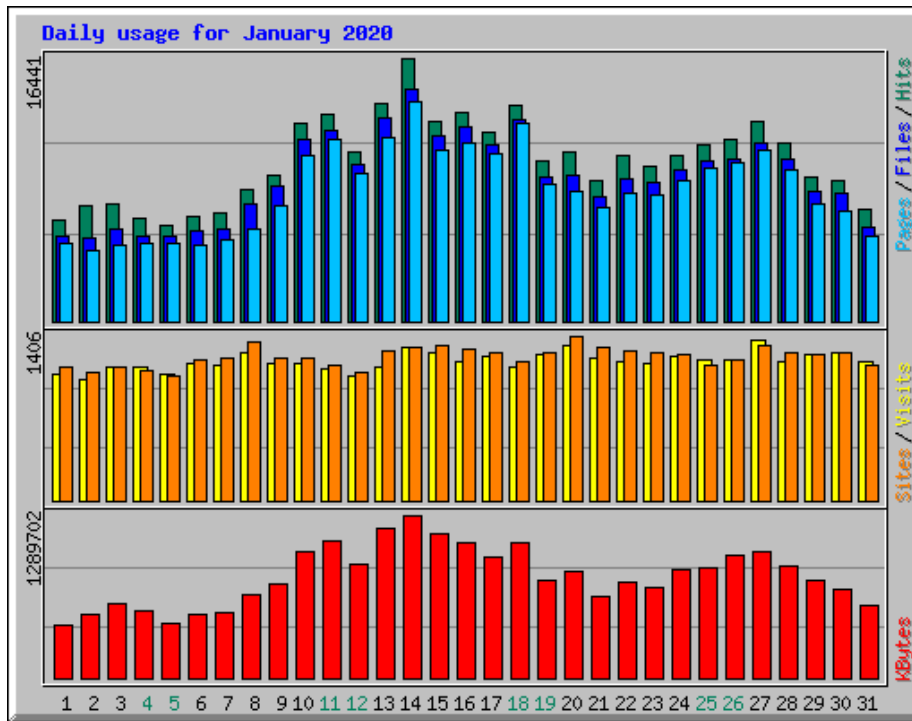

Usage Statistics for www.www.billslater.com www.billslater.com

Summary Period: January 2020
Generated 01-Feb-2020 02:15 EST

[\[Daily Statistics\]](#) [\[Hourly Statistics\]](#) [\[URLs\]](#) [\[Entry\]](#) [\[Exit\]](#) [\[Sites\]](#) [\[Referrers\]](#) [\[Search\]](#) [\[Countries\]](#)

Monthly Statistics for January 2020		
Total Hits	310756	
Total Files	277892	
Total Pages	254976	
Total Visits	36678	
Total KBytes	24935728	
Total Unique Sites	29548	
Total Unique URLs	2491	
Total Unique Referrers	1	
	Avg	Max
Hits per Hour	417	1351
Hits per Day	10024	16441
Files per Day	8964	14528
Pages per Day	8225	13727
Visits per Day	1183	1363
KBytes per Day	804378	1289702
Hits by Response Code		
Undefined response code	51	
Code 200 - OK	277892	
Code 206 - Partial Content	509	
Code 301 - Moved Permanently	3906	
Code 302 - Found	18823	
Code 304 - Not Modified	2299	
Code 400 - Bad Request	237	
Code 403 - Forbidden	12	
Code 404 - Not Found	6931	
Code 405 - Method Not Allowed	96	