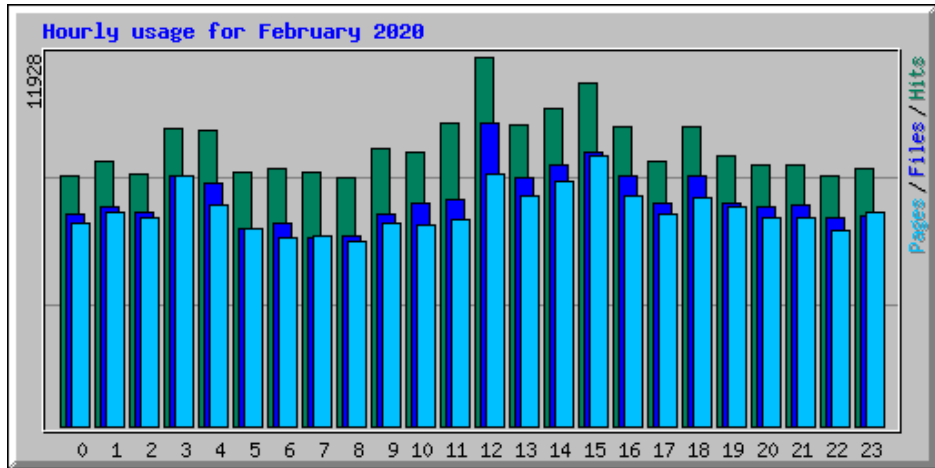

29	6987	5813	5580	1397	1347	872598

Hourly Statistics for February 2020												
Hour	Hits			Files			Pages			KBytes		
	Avg	Total		Avg	Total		Avg	Total		Avg	Total	
0	278	8065	3.71%	236	6849	3.88%	224	6523	3.90%	23337	676771	3.75%
1	294	8547	3.94%	244	7099	4.02%	237	6890	4.12%	27729	804135	4.46%
2	281	8161	3.76%	237	6890	3.90%	231	6705	4.01%	33124	960599	5.33%
3	331	9615	4.43%	277	8053	4.56%	277	8051	4.81%	27705	803449	4.45%
4	329	9559	4.40%	271	7872	4.46%	245	7121	4.26%	24222	702426	3.89%
5	283	8219	3.78%	220	6402	3.62%	219	6369	3.81%	24574	712637	3.95%
6	287	8323	3.83%	226	6558	3.71%	210	6102	3.65%	25893	750896	4.16%
7	283	8215	3.78%	209	6087	3.45%	211	6122	3.66%	30393	881406	4.89%
8	276	8022	3.69%	211	6136	3.47%	205	5956	3.56%	25530	740359	4.10%
9	308	8951	4.12%	236	6854	3.88%	226	6576	3.93%	26897	780021	4.32%
10	305	8867	4.08%	248	7204	4.08%	224	6496	3.88%	26188	759456	4.21%
11	338	9808	4.52%	252	7315	4.14%	230	6697	4.00%	23536	682530	3.78%
12	411	11928	5.49%	337	9774	5.53%	280	8138	4.87%	31978	927374	5.14%
13	336	9750	4.49%	276	8029	4.54%	256	7442	4.45%	27969	811105	4.50%
14	353	10247	4.72%	291	8461	4.79%	271	7874	4.71%	28050	813447	4.51%
15	382	11081	5.10%	305	8859	5.01%	301	8751	5.23%	33048	958406	5.31%
16	333	9660	4.45%	278	8074	4.57%	257	7456	4.46%	26049	755407	4.19%
17	294	8526	3.93%	247	7190	4.07%	237	6873	4.11%	25974	753259	4.18%
18	334	9687	4.46%	277	8056	4.56%	253	7363	4.40%	24025	696722	3.86%
19	301	8730	4.02%	247	7191	4.07%	244	7091	4.24%	20190	585521	3.25%
20	290	8421	3.88%	244	7082	4.01%	231	6724	4.02%	21273	616928	3.42%
21	290	8433	3.88%	246	7134	4.04%	231	6721	4.02%	22821	661805	3.67%
22	277	8060	3.71%	231	6700	3.79%	217	6296	3.76%	19809	574459	3.18%
23	286	8320	3.83%	234	6796	3.85%	237	6891	4.12%	21686	628900	3.49%

Top 30 of 2664 Total URLs					
#	Hits		KBytes		URL
1	58225	26.81%	3575224	19.82%	/webstats/
2	30320	13.96%	3011599	16.70%	/webstats/2014_02.htm
3	20428	9.41%	699776	3.88%	/
4	4198	1.93%	424383	2.35%	/webstats/2014_07.htm
		1.66%		0.00%