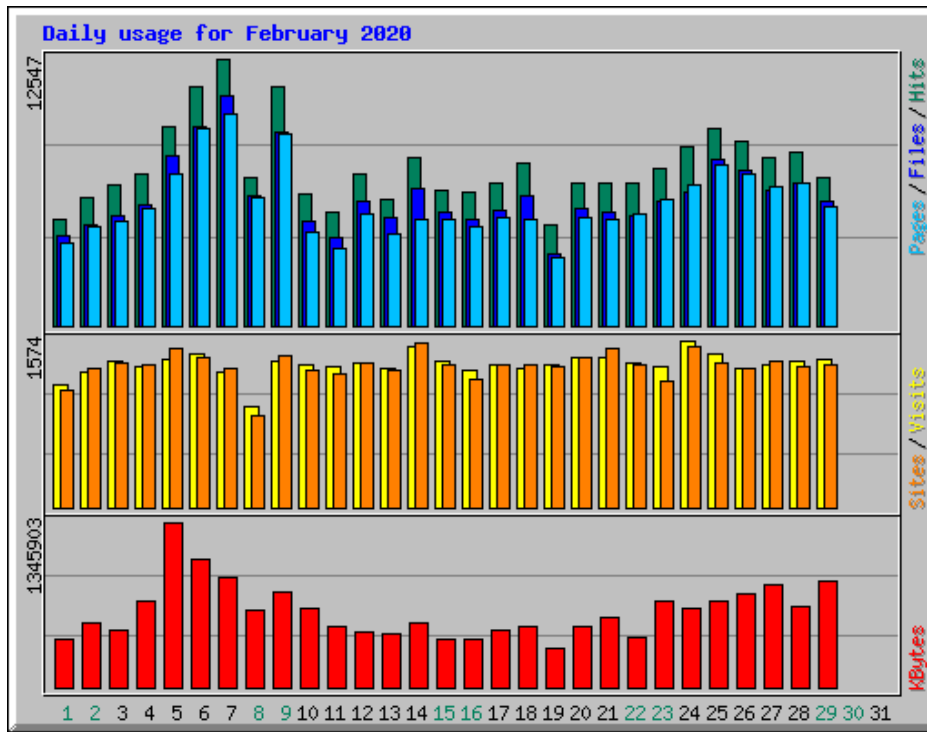

Usage Statistics for www.billslater.com www.billslater.com

Summary Period: February 2020
Generated 01-Mar-2020 02:15 EST

[\[Daily Statistics\]](#) [\[Hourly Statistics\]](#) [\[URLs\]](#) [\[Entry\]](#) [\[Exit\]](#) [\[Sites\]](#) [\[Countries\]](#)

Monthly Statistics for February 2020		
Total Hits	217195	
Total Files	176665	
Total Pages	167228	
Total Visits	38932	
Total KBytes	18038018	
Total Unique Sites	28898	
Total Unique URLs	2664	
	Avg	Max
Hits per Hour	312	1851
Hits per Day	7489	12547
Files per Day	6091	10774
Pages per Day	5766	9950
Visits per Day	1342	1574
KBytes per Day	622001	1345903
Hits by Response Code		
Undefined response code	8	
Code 200 - OK	176665	
Code 206 - Partial Content	717	
Code 301 - Moved Permanently	5279	
Code 302 - Found	26002	
Code 304 - Not Modified	2510	
Code 400 - Bad Request	228	
Code 403 - Forbidden	15	
Code 404 - Not Found	5763	
Code 405 - Method Not Allowed	8	