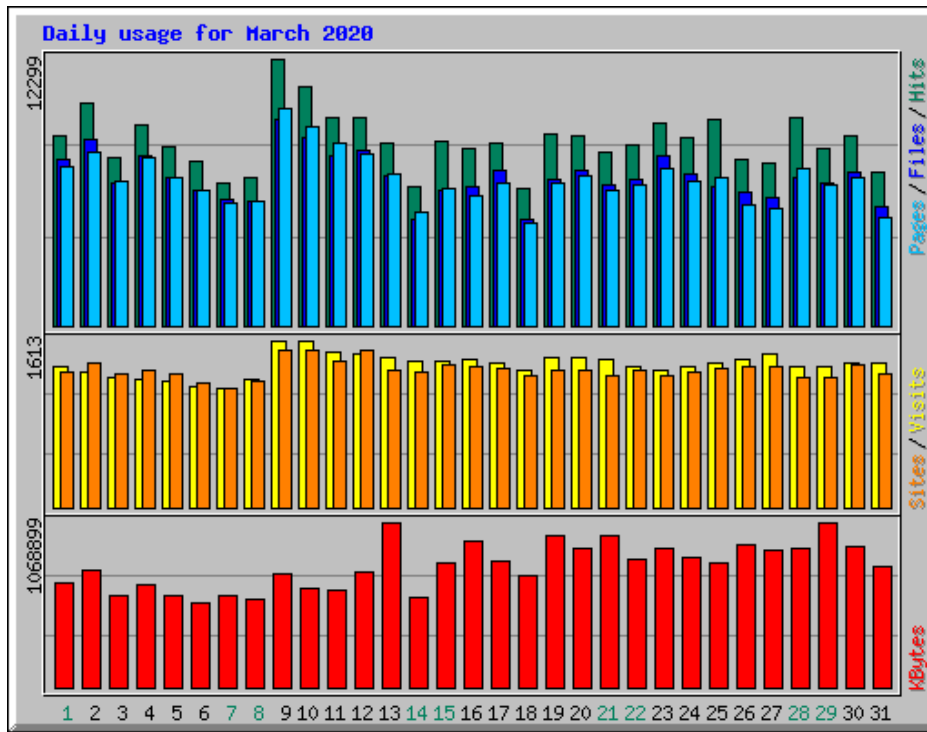

Usage Statistics for www.billslater.com www.billslater.com

Summary Period: March 2020

Generated 01-Apr-2020 02:15 EDT

[\[Daily Statistics\]](#) [\[Hourly Statistics\]](#) [\[URLs\]](#) [\[Entry\]](#) [\[Exit\]](#) [\[Sites\]](#) [\[Countries\]](#)

Monthly Statistics for March 2020		
Total Hits	263862	
Total Files	211935	
Total Pages	208638	
Total Visits	42549	
Total KBytes	24335413	
Total Unique Sites	29396	
Total Unique URLs	2848	
	Avg	Max
Hits per Hour	354	2497
Hits per Day	8511	12299
Files per Day	6836	9473
Pages per Day	6730	9957
Visits per Day	1372	1613
KBytes per Day	785013	1068899
Hits by Response Code		
Code 200 - OK	211935	
Code 206 - Partial Content	761	
Code 301 - Moved Permanently	7380	
Code 302 - Found	32133	
Code 304 - Not Modified	2991	
Code 400 - Bad Request	275	
Code 403 - Forbidden	9	
Code 404 - Not Found	8377	
Code 405 - Method Not Allowed	1	