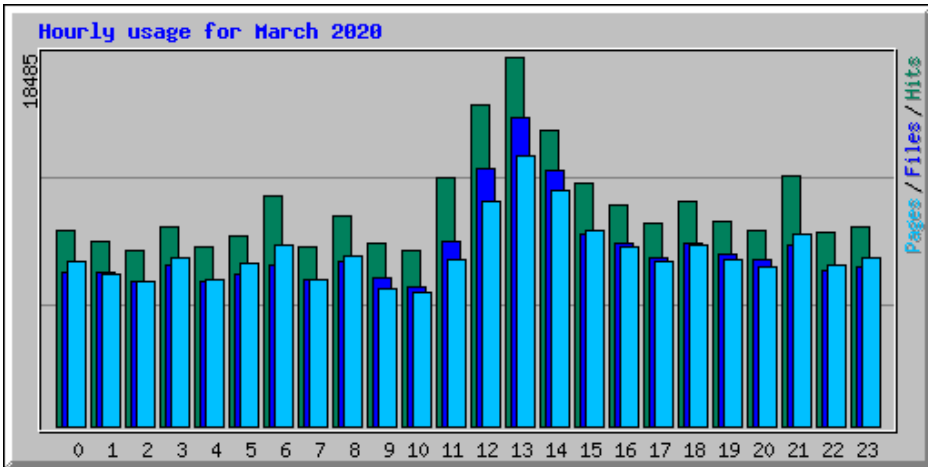

29	8173		6574		6488		1365		1250		1068899	
30	8745	3.31%	7082	3.34%	6840	3.28%	1397	3.28%	1371	4.66%	910568	3.74%
31	7111	2.69%	5449	2.57%	4937	2.37%	1391	3.27%	1288	4.38%	776821	3.19%

Hourly Statistics for March 2020												
Hour	Hits			Files			Pages			KBytes		
	Avg	Total	%	Avg	Total	%	Avg	Total	%	Avg	Total	%
0	316	9796	3.71%	248	7707	3.64%	265	8215	3.94%	22529	698405	2.87%
1	297	9235	3.50%	249	7729	3.65%	246	7629	3.66%	22695	703536	2.89%
2	283	8787	3.33%	234	7259	3.43%	234	7276	3.49%	23747	736157	3.03%
3	321	9978	3.78%	260	8060	3.80%	270	8382	4.02%	18925	586689	2.41%
4	288	8928	3.38%	234	7258	3.42%	237	7368	3.53%	21954	680559	2.80%
5	307	9544	3.62%	244	7588	3.58%	261	8108	3.89%	22556	699231	2.87%
6	372	11537	4.37%	260	8060	3.80%	293	9083	4.35%	25861	801701	3.29%
7	290	9004	3.41%	237	7356	3.47%	236	7325	3.51%	24512	759886	3.12%
8	339	10514	3.98%	264	8212	3.87%	273	8474	4.06%	25336	785429	3.23%
9	293	9112	3.45%	238	7383	3.48%	221	6879	3.30%	28250	875743	3.60%
10	283	8800	3.34%	223	6921	3.27%	215	6684	3.20%	31040	962236	3.95%
11	401	12445	4.72%	298	9265	4.37%	267	8300	3.98%	71182	2206654	9.07%
12	518	16074	6.09%	415	12875	6.07%	361	11220	5.38%	85187	2640796	10.85%
13	596	18485	7.01%	496	15391	7.26%	436	13519	6.48%	73932	2291894	9.42%
14	478	14837	5.62%	412	12793	6.04%	380	11797	5.65%	47781	1481213	6.09%
15	392	12164	4.61%	311	9649	4.55%	315	9765	4.68%	32200	998190	4.10%
16	357	11095	4.20%	295	9154	4.32%	290	9010	4.32%	26436	819519	3.37%
17	326	10116	3.83%	272	8432	3.98%	265	8242	3.95%	30699	951660	3.91%
18	361	11205	4.25%	293	9113	4.30%	292	9057	4.34%	26427	819240	3.37%
19	329	10215	3.87%	276	8575	4.05%	267	8292	3.97%	26459	820243	3.37%
20	314	9761	3.70%	268	8333	3.93%	255	7935	3.80%	24219	750788	3.09%
21	403	12509	4.74%	290	9016	4.25%	309	9585	4.59%	29131	903054	3.71%
22	313	9715	3.68%	252	7818	3.69%	260	8077	3.87%	20565	637519	2.62%
23	322	10006	3.79%	257	7988	3.77%	271	8416	4.03%	23389	725068	2.98%

Top 30 of 2848 Total URLs					
#	Hits	KBytes	URL		
1	60093	22.77%	3655396	15.02%	/webstats/
2	39244	14.87%	3897895	16.02%	/webstats/2014_02.htm
		8.13%		3.08%