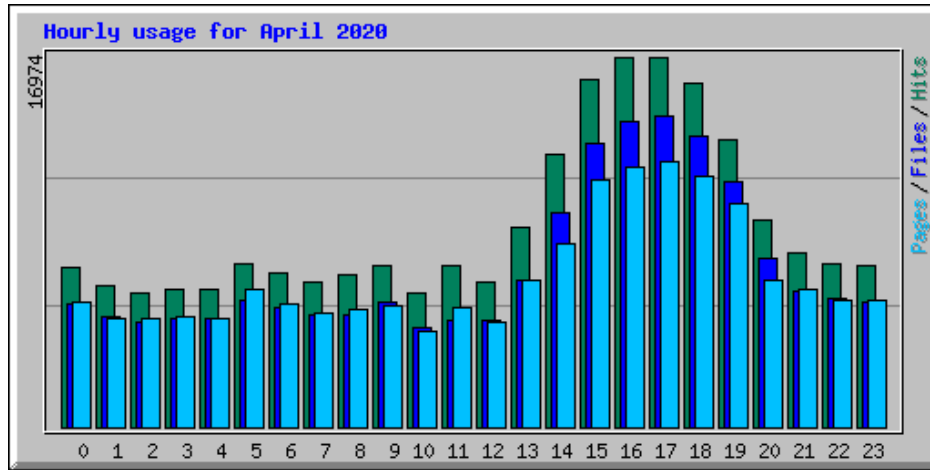

29	7211	3.26%	5767	3.29%	5452	3.29%	1359	3.38%	1299	4.79%	791144	3.35%
30	6449	2.91%	5003	2.86%	4509	2.72%	1319	3.28%	1319	4.86%	760009	3.22%

Hourly Statistics for April 2020												
Hour	Hits			Files			Pages			KBytes		
	Avg	Total		Avg	Total		Avg	Total		Avg	Total	
0	244	7324	3.31%	189	5677	3.24%	191	5753	3.47%	17076	512268	2.17%
1	217	6519	2.95%	169	5089	2.91%	166	4999	3.02%	17054	511608	2.17%
2	205	6156	2.78%	161	4844	2.77%	165	4975	3.00%	16375	491254	2.08%
3	209	6287	2.84%	167	5011	2.86%	168	5065	3.06%	15453	463580	1.96%
4	210	6315	2.85%	164	4948	2.83%	166	5002	3.02%	15489	464678	1.97%
5	250	7521	3.40%	192	5779	3.30%	209	6299	3.80%	15709	471284	2.00%
6	236	7097	3.21%	182	5478	3.13%	187	5635	3.40%	21361	640843	2.71%
7	222	6681	3.02%	171	5138	2.93%	174	5232	3.16%	18729	561866	2.38%
8	231	6948	3.14%	170	5117	2.92%	179	5389	3.26%	17520	525609	2.23%
9	246	7384	3.34%	191	5737	3.28%	185	5571	3.36%	22700	681009	2.88%
10	203	6105	2.76%	150	4520	2.58%	147	4428	2.67%	18785	563555	2.39%
11	245	7364	3.33%	163	4899	2.80%	182	5478	3.31%	17632	528973	2.24%
12	222	6685	3.02%	162	4873	2.78%	161	4830	2.92%	14248	427437	1.81%
13	305	9155	4.14%	223	6703	3.83%	223	6716	4.06%	36190	1085691	4.60%
14	417	12518	5.66%	328	9859	5.63%	278	8362	5.05%	76230	2286900	9.69%
15	530	15929	7.20%	433	12997	7.42%	376	11299	6.82%	88793	2663777	11.28%
16	565	16974	7.67%	468	14045	8.02%	398	11954	7.22%	90069	2702073	11.44%
17	565	16974	7.67%	474	14229	8.13%	405	12163	7.35%	92033	2760981	11.69%
18	525	15755	7.12%	445	13369	7.64%	382	11471	6.93%	66874	2006217	8.50%
19	439	13187	5.96%	374	11236	6.42%	340	10219	6.17%	35351	1060524	4.49%
20	315	9475	4.28%	257	7721	4.41%	225	6770	4.09%	22121	663628	2.81%
21	266	7982	3.61%	206	6193	3.54%	209	6275	3.79%	17116	513485	2.17%
22	249	7470	3.38%	196	5885	3.36%	194	5843	3.53%	16493	494801	2.10%
23	247	7436	3.36%	190	5721	3.27%	194	5832	3.52%	17689	530657	2.25%

Top 30 of 2686 Total URLs					
#	Hits		KBytes	URL	
1	51920	23.47%	3192411	13.52%	/webstats/
2	20872	9.43%	727769	3.08%	/
3	8611	3.89%	855306	3.62%	/webstats/2014_02.htm
		1.62%		1.54%