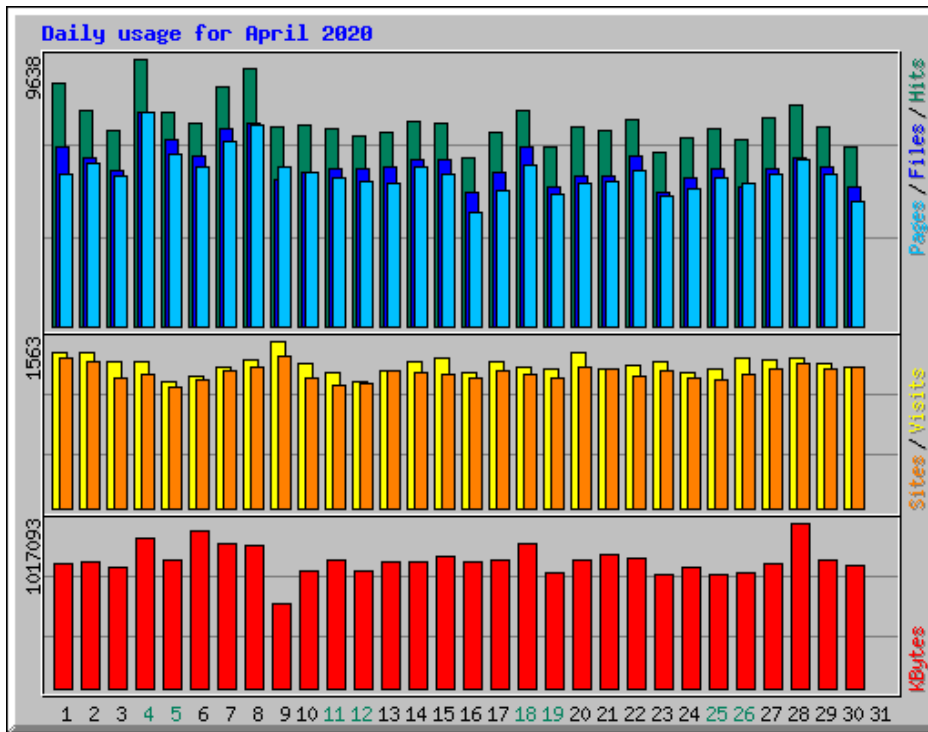

Usage Statistics for www.billslater.com www.billslater.com

Summary Period: April 2020

Generated 01-May-2020 02:15 EDT

[\[Daily Statistics\]](#) [\[Hourly Statistics\]](#) [\[URLs\]](#) [\[Entry\]](#) [\[Exit\]](#) [\[Sites\]](#) [\[Countries\]](#)

Monthly Statistics for April 2020		
Total Hits	221241	
Total Files	175068	
Total Pages	165560	
Total Visits	40236	
Total KBytes	23612698	
Total Unique Sites	27123	
Total Unique URLs	2686	
	Avg	Max
Hits per Hour	307	1509
Hits per Day	7374	9638
Files per Day	5835	7695
Pages per Day	5518	7715
Visits per Day	1341	1563
KBytes per Day	787090	1017093
Hits by Response Code		
Code 200 - OK	175068	
Code 206 - Partial Content	710	
Code 301 - Moved Permanently	6336	
Code 302 - Found	27200	
Code 304 - Not Modified	2647	
Code 400 - Bad Request	333	
Code 403 - Forbidden	25	
Code 404 - Not Found	8920	
Code 405 - Method Not Allowed	2	