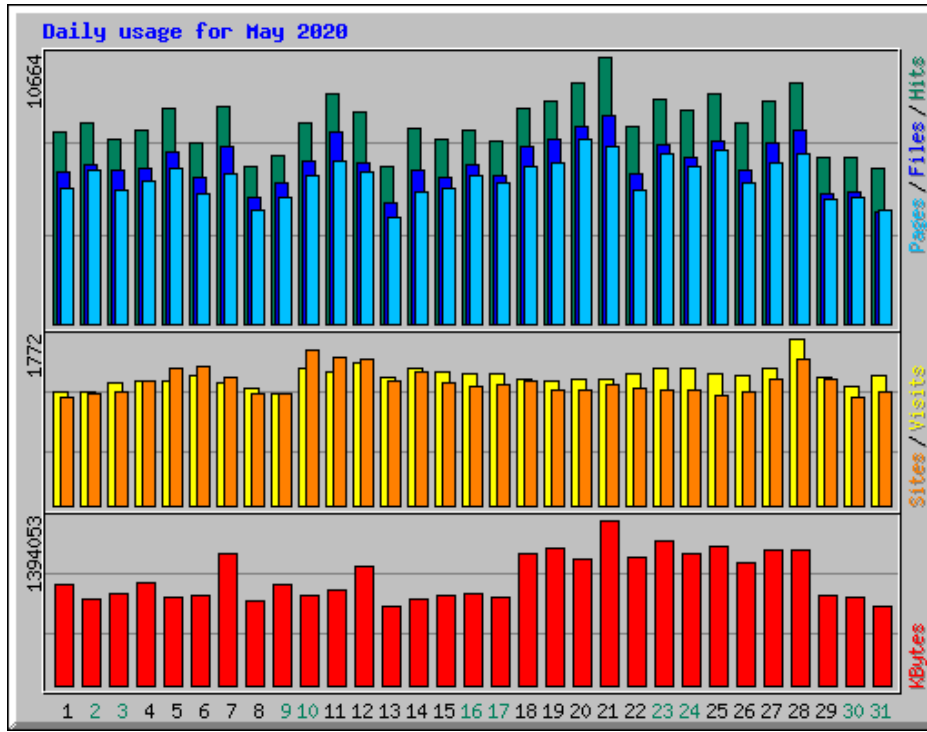

Usage Statistics for www.billslater.com www.billslater.com

Summary Period: May 2020

Generated 01-Jun-2020 02:15 EDT

[\[Daily Statistics\]](#) [\[Hourly Statistics\]](#) [\[URLs\]](#) [\[Entry\]](#) [\[Exit\]](#) [\[Sites\]](#) [\[Countries\]](#)

Monthly Statistics for May 2020		
Total Hits	248654	
Total Files	198404	
Total Pages	180217	
Total Visits	42400	
Total KBytes	28433219	
Total Unique Sites	29795	
Total Unique URLs	2750	
	Avg	Max
Hits per Hour	334	1640
Hits per Day	8021	10664
Files per Day	6400	8306
Pages per Day	5813	7353
Visits per Day	1367	1772
KBytes per Day	917201	1394053
Hits by Response Code		
Code 200 - OK	198404	
Code 206 - Partial Content	572	
Code 301 - Moved Permanently	6436	
Code 302 - Found	31268	
Code 304 - Not Modified	2971	
Code 400 - Bad Request	352	
Code 403 - Forbidden	111	
Code 404 - Not Found	8540	