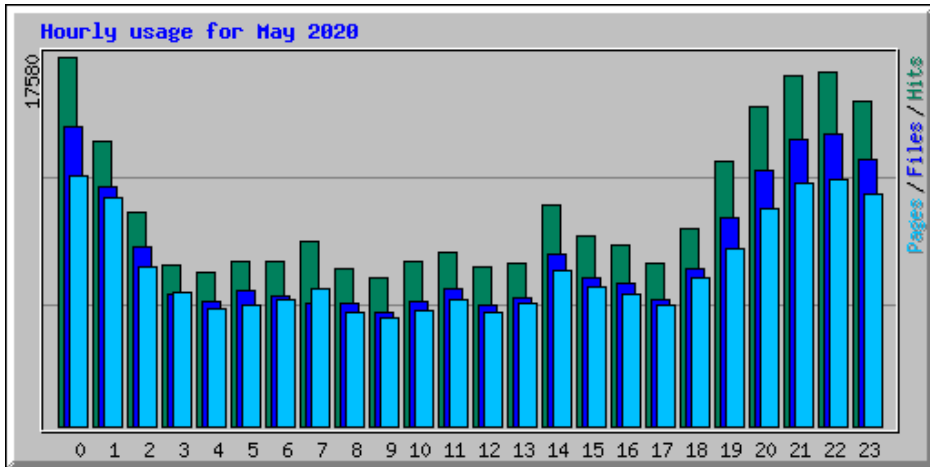

29	6607		5159		4959		1360		1339		754329	
30	6620	2.66%	5260	2.65%	5050	2.80%	1263	2.98%	1141	3.83%	737570	2.59%
31	6212	2.50%	4475	2.26%	4519	2.51%	1370	3.23%	1195	4.01%	672943	2.37%

Hourly Statistics for May 2020												
Hour	Hits			Files			Pages			KBytes		
	Avg	Total		Avg	Total		Avg	Total		Avg	Total	
0	567	17580	7.07%	460	14278	7.20%	384	11916	6.61%	111913	3469299	12.20%
1	436	13517	5.44%	367	11392	5.74%	351	10893	6.04%	37308	1156547	4.07%
2	327	10159	4.09%	275	8535	4.30%	244	7564	4.20%	32468	1006503	3.54%
3	246	7630	3.07%	201	6240	3.15%	206	6395	3.55%	15606	483799	1.70%
4	235	7300	2.94%	191	5939	2.99%	180	5588	3.10%	21560	668345	2.35%
5	253	7846	3.16%	207	6431	3.24%	185	5748	3.19%	21334	661350	2.33%
6	253	7847	3.16%	201	6233	3.14%	194	6039	3.35%	23532	729492	2.57%
7	282	8767	3.53%	189	5873	2.96%	211	6552	3.64%	19784	613292	2.16%
8	240	7449	3.00%	189	5861	2.95%	173	5375	2.98%	20252	627819	2.21%
9	227	7062	2.84%	175	5437	2.74%	165	5119	2.84%	15045	466410	1.64%
10	253	7872	3.17%	192	5970	3.01%	178	5539	3.07%	18269	566332	1.99%
11	266	8249	3.32%	209	6509	3.28%	195	6046	3.35%	18686	579254	2.04%
12	244	7593	3.05%	184	5722	2.88%	173	5389	2.99%	20612	638978	2.25%
13	251	7790	3.13%	196	6093	3.07%	187	5821	3.23%	21359	662124	2.33%
14	338	10479	4.21%	264	8206	4.14%	239	7434	4.13%	28000	867995	3.05%
15	291	9035	3.63%	227	7066	3.56%	213	6609	3.67%	19287	597902	2.10%
16	277	8616	3.47%	217	6756	3.41%	203	6299	3.50%	19241	596458	2.10%
17	248	7708	3.10%	195	6054	3.05%	186	5790	3.21%	17570	544672	1.92%
18	302	9384	3.77%	241	7484	3.77%	226	7020	3.90%	40687	1261307	4.44%
19	406	12608	5.07%	319	9908	4.99%	271	8422	4.67%	70005	2170143	7.63%
20	489	15169	6.10%	391	12135	6.12%	334	10357	5.75%	78705	2439856	8.58%
21	538	16701	6.72%	440	13660	6.88%	372	11542	6.40%	87515	2712978	9.54%
22	542	16828	6.77%	449	13932	7.02%	377	11694	6.49%	87375	2708636	9.53%
23	498	15465	6.22%	409	12690	6.40%	356	11066	6.14%	71088	2203730	7.75%

Top 30 of 2750 Total URLs					
#	Hits		KBytes	URL	
1	62298	25.05%	3833552	13.48%	/webstats/
2	21587	8.68%	800569	2.82%	/
		1.46%		0.00%