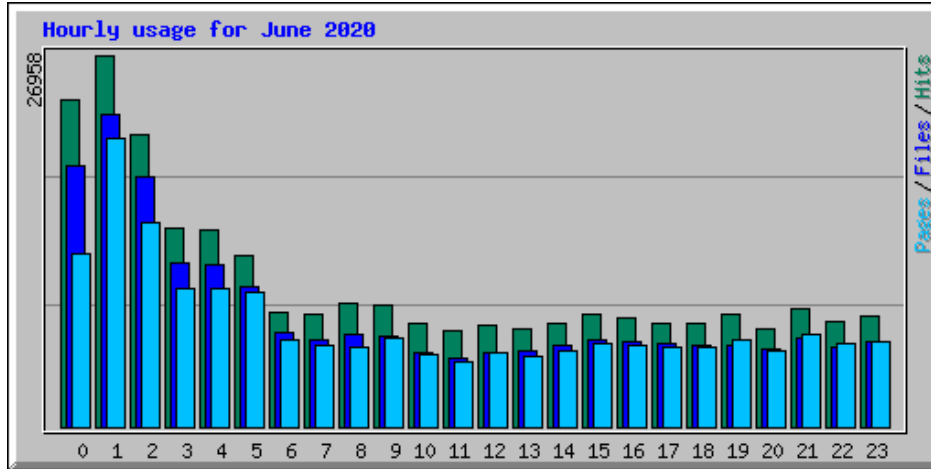

29	9105	3.58%	7418	3.68%	6616	3.63%	1309	3.23%	1168	4.18%	1176426	3.56%
30	8563	3.37%	6891	3.42%	6096	3.34%	1351	3.33%	1268	4.54%	1397617	4.23%

Hourly Statistics for June 2020												
Hour	Hits			Files			Pages			KBytes		
	Avg	Total		Avg	Total		Avg	Total		Avg	Total	
0	791	23732	9.33%	630	18918	9.38%	417	12518	6.86%	259237	7777123	23.53%
1	898	26958	10.60%	753	22611	11.22%	698	20943	11.48%	116620	3498589	10.58%
2	704	21122	8.31%	602	18087	8.97%	493	14816	8.12%	125370	3761107	11.38%
3	479	14371	5.65%	395	11873	5.89%	334	10028	5.50%	92914	2787422	8.43%
4	477	14316	5.63%	391	11751	5.83%	333	9992	5.48%	66160	1984815	6.00%
5	411	12354	4.86%	340	10220	5.07%	324	9727	5.33%	44547	1336403	4.04%
6	277	8334	3.28%	228	6863	3.40%	208	6256	3.43%	28935	868057	2.63%
7	271	8141	3.20%	208	6265	3.11%	197	5911	3.24%	38332	1149949	3.48%
8	300	9029	3.55%	225	6771	3.36%	193	5799	3.18%	27846	835374	2.53%
9	293	8792	3.46%	220	6627	3.29%	214	6447	3.54%	23967	719022	2.18%
10	249	7490	2.95%	181	5432	2.69%	173	5203	2.85%	18688	560652	1.70%
11	233	7009	2.76%	167	5032	2.50%	157	4714	2.58%	17930	537913	1.63%
12	246	7399	2.91%	181	5431	2.69%	177	5336	2.93%	21150	634513	1.92%
13	235	7069	2.78%	185	5574	2.76%	169	5080	2.79%	16426	492770	1.49%
14	249	7496	2.95%	196	5887	2.92%	183	5494	3.01%	25506	765183	2.31%
15	274	8222	3.23%	212	6361	3.16%	200	6024	3.30%	21633	648988	1.96%
16	264	7920	3.12%	205	6169	3.06%	196	5895	3.23%	16826	504795	1.53%
17	248	7449	2.93%	199	5982	2.97%	192	5762	3.16%	18583	557487	1.69%
18	251	7553	2.97%	197	5939	2.95%	194	5835	3.20%	22524	675734	2.04%
19	272	8164	3.21%	196	5880	2.92%	209	6291	3.45%	16348	490437	1.48%
20	235	7075	2.78%	186	5600	2.78%	182	5468	3.00%	15773	473198	1.43%
21	286	8593	3.38%	214	6428	3.19%	221	6644	3.64%	15573	467188	1.41%
22	255	7650	3.01%	192	5779	2.87%	201	6037	3.31%	16058	481727	1.46%
23	266	8001	3.15%	204	6123	3.04%	204	6144	3.37%	34864	1045906	3.16%

Top 30 of 2726 Total URLs					
#	Hits	KBytes		URL	
1	44908	17.66%	2765626	8.37%	/webstats/
2	27892	10.97%	1099577	3.33%	/
3	4456	1.75%	484190	1.46%	/webstats/2013_04.htm