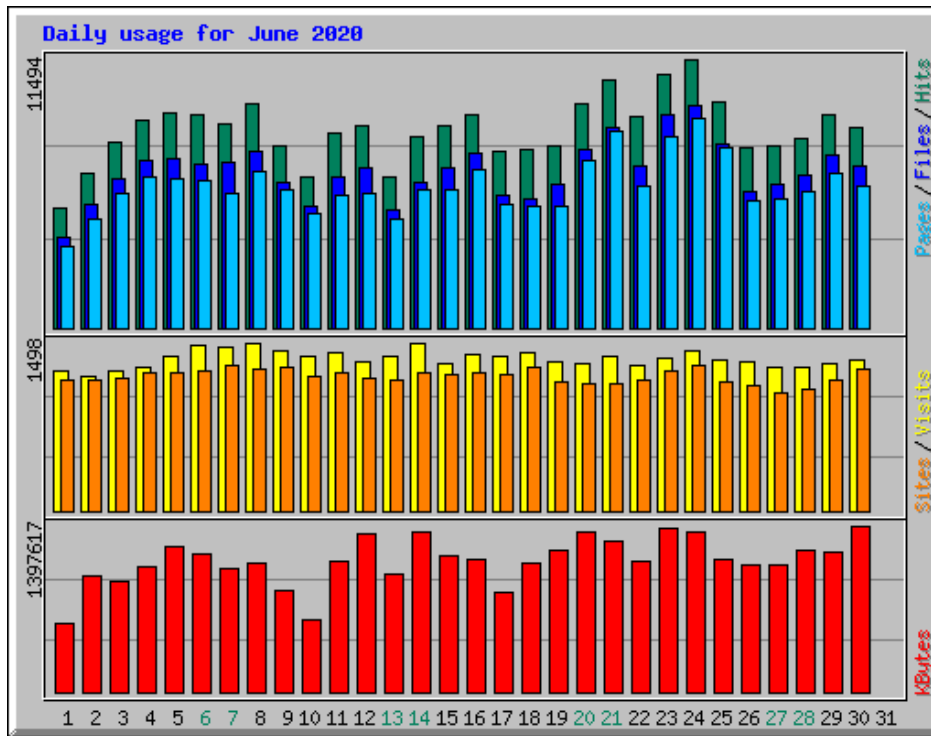

Usage Statistics for www.billslater.com www.billslater.com

Summary Period: June 2020
Generated 01-Jul-2020 02:15 EDT

[\[Daily Statistics\]](#) [\[Hourly Statistics\]](#) [\[URLs\]](#) [\[Entry\]](#) [\[Exit\]](#) [\[Sites\]](#) [\[Countries\]](#)

| Monthly Statistics for June 2020 | | |
|----------------------------------|----------|---------|
| Total Hits | 254239 | |
| Total Files | 201603 | |
| Total Pages | 182364 | |
| Total Visits | 40510 | |
| Total KBytes | 33054352 | |
| Total Unique Sites | 27911 | |
| Total Unique URLs | 2726 | |
| | Avg | Max |
| Hits per Hour | 353 | 1476 |
| Hits per Day | 8474 | 11494 |
| Files per Day | 6720 | 9507 |
| Pages per Day | 6078 | 8962 |
| Visits per Day | 1350 | 1498 |
| KBytes per Day | 1101812 | 1397617 |
| Hits by Response Code | | |
| Undefined response code | 1 | |
| Code 200 - OK | 201603 | |
| Code 206 - Partial Content | 624 | |
| Code 301 - Moved Permanently | 5739 | |
| Code 302 - Found | 33435 | |
| Code 304 - Not Modified | 3112 | |
| Code 400 - Bad Request | 387 | |
| Code 403 - Forbidden | 10 | |
| Code 404 - Not Found | 9327 | |
| Code 405 - Method Not Allowed | 1 | |