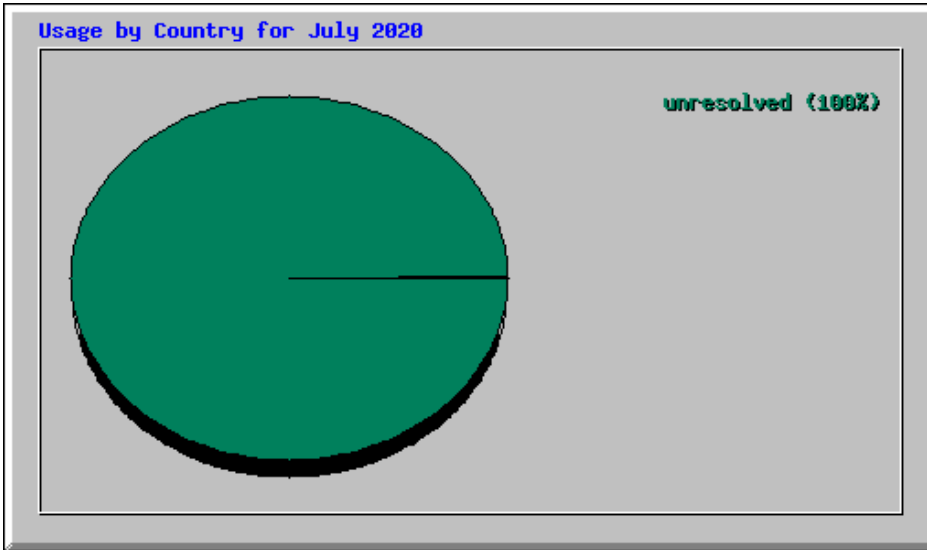

29	749	0.29%	573	0.29%	291015	0.84%	18	0.04%	216.18.204.131
30	746	0.29%	412	0.21%	213479	0.62%	256	0.55%	66.249.73.220

Top 10 of 29559 Total Sites By KBytes									
#	Hits		Files		KBytes		Visits	Hostname	
1	12131	4.69%	10367	5.18%	3079412	8.93%	8	0.02%	88.99.57.135
2	12125	4.69%	10362	5.18%	3056719	8.87%	8	0.02%	195.201.163.141
3	10609	4.10%	9066	4.53%	2657597	7.71%	7	0.02%	195.201.106.84
4	10606	4.10%	9064	4.53%	2651813	7.69%	7	0.02%	94.130.51.22
5	7576	2.93%	6475	3.24%	1906614	5.53%	5	0.01%	88.99.162.198
6	6062	2.35%	5182	2.59%	1533483	4.45%	4	0.01%	138.201.128.13
7	19628	7.59%	19628	9.81%	1210170	3.51%	15	0.03%	2.61.105.88
8	4272	1.65%	3629	1.81%	1113330	3.23%	3	0.01%	94.130.91.180
9	375	0.15%	375	0.19%	807456	2.34%	0	0.00%	67.23.226.169
10	305	0.12%	148	0.07%	524845	1.52%	7	0.02%	34.206.217.125

Top 1 of 1 Total Countries						
#	Hits		Files		KBytes	Country
1	258489	100.00%	200705	100.30%	34476863	100.00% unresolved