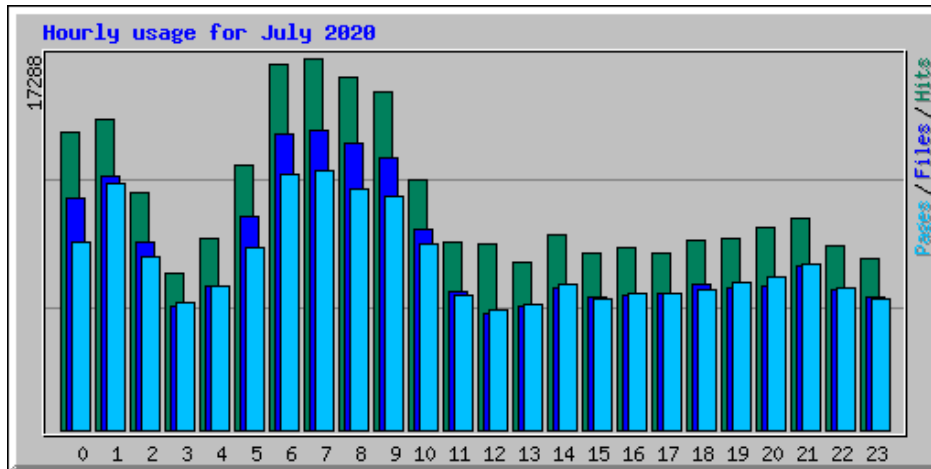

29	8956	3.46%	7361	3.68%	6907	3.67%	1551	3.36%	1276	4.32%	1002125	2.91%
30	7476	2.89%	6122	3.06%	5683	3.02%	1512	3.28%	1184	4.01%	966830	2.80%
31	6917	2.68%	5175	2.59%	5097	2.71%	1554	3.37%	1224	4.14%	1118595	3.24%

Hourly Statistics for July 2020												
Hour	Hits			Files			Pages			KBytes		
	Avg	Total		Avg	Total		Avg	Total		Avg	Total	
0	446	13852	5.36%	346	10753	5.37%	281	8737	4.64%	110135	3414192	9.90%
1	466	14464	5.60%	380	11805	5.90%	370	11493	6.11%	45656	1415321	4.11%
2	354	10990	4.25%	281	8734	4.36%	258	8017	4.26%	40576	1257849	3.65%
3	234	7256	2.81%	186	5789	2.89%	191	5950	3.16%	22549	699016	2.03%
4	285	8858	3.43%	214	6653	3.32%	216	6724	3.57%	45633	1414626	4.10%
5	398	12339	4.77%	321	9964	4.98%	273	8474	4.50%	91588	2839214	8.24%
6	547	16986	6.57%	444	13788	6.89%	383	11874	6.31%	112246	3479620	10.09%
7	557	17288	6.69%	449	13929	6.96%	389	12073	6.42%	99230	3076124	8.92%
8	529	16402	6.35%	429	13308	6.65%	360	11174	5.94%	108185	3353746	9.73%
9	507	15732	6.09%	407	12636	6.31%	351	10898	5.79%	78016	2418481	7.01%
10	373	11588	4.48%	299	9288	4.64%	278	8646	4.60%	37523	1163208	3.37%
11	281	8722	3.37%	208	6465	3.23%	201	6247	3.32%	24527	760327	2.21%
12	279	8677	3.36%	174	5411	2.70%	179	5565	2.96%	30201	936240	2.72%
13	251	7797	3.02%	185	5762	2.88%	187	5827	3.10%	35421	1098066	3.18%
14	292	9059	3.50%	212	6591	3.29%	218	6775	3.60%	26382	817855	2.37%
15	265	8243	3.19%	200	6202	3.10%	197	6119	3.25%	21208	657453	1.91%
16	274	8508	3.29%	203	6296	3.15%	205	6370	3.39%	20620	639226	1.85%
17	265	8222	3.18%	204	6350	3.17%	205	6363	3.38%	19846	615235	1.78%
18	284	8811	3.41%	219	6792	3.39%	210	6527	3.47%	25386	786970	2.28%
19	287	8917	3.45%	212	6591	3.29%	220	6823	3.63%	27489	852169	2.47%
20	304	9449	3.66%	215	6672	3.33%	229	7103	3.78%	21129	655006	1.90%
21	316	9807	3.79%	245	7610	3.80%	249	7721	4.10%	25096	777970	2.26%
22	276	8571	3.32%	210	6519	3.26%	212	6585	3.50%	22213	688592	2.00%
23	256	7951	3.08%	199	6190	3.09%	195	6056	3.22%	21302	660356	1.92%

Top 30 of 2746 Total URLs					
#	Hits		KBytes		URL
1	46722	18.08%	2880482	8.35%	/webstats/
2	30761	11.90%	1249710	3.62%	/