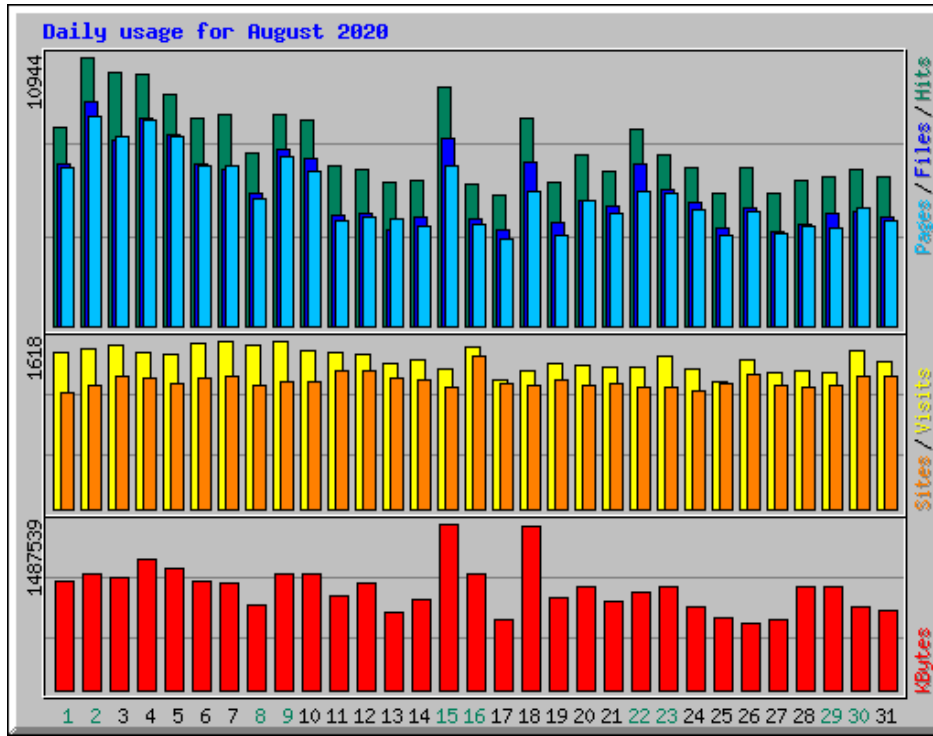

Usage Statistics for www.billslater.com www.billslater.com

Summary Period: August 2020

Generated 01-Sep-2020 02:15 EDT

[\[Daily Statistics\]](#) [\[Hourly Statistics\]](#) [\[URLs\]](#) [\[Entry\]](#) [\[Exit\]](#) [\[Sites\]](#) [\[Countries\]](#)

Monthly Statistics for August 2020		
Total Hits	225992	
Total Files	173189	
Total Pages	165189	
Total Visits	44531	
Total KBytes	28243527	
Total Unique Sites	29374	
Total Unique URLs	2783	
	Avg	Max
Hits per Hour	303	1474
Hits per Day	7290	10944
Files per Day	5586	9110
Pages per Day	5328	8551
Visits per Day	1436	1618
KBytes per Day	911082	1487539
Hits by Response Code		
Undefined response code	2	
Code 200 - OK	173189	
Code 206 - Partial Content	332	
Code 301 - Moved Permanently	5616	
Code 302 - Found	34665	
Code 304 - Not Modified	2522	
Code 400 - Bad Request	100	
Code 403 - Forbidden	40	
Code 404 - Not Found	9524	
Code 405 - Method Not Allowed	2	