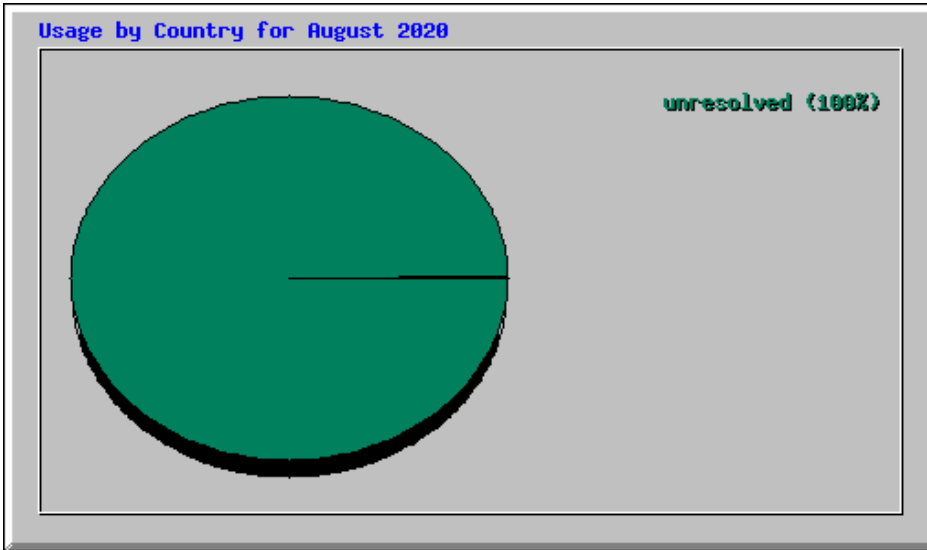

29	689	0.30%	493	0.28%	34388	0.12%	342	0.77%	114.119.162.46
30	675	0.30%	600	0.35%	497170	1.76%	152	0.34%	17.58.101.59

Top 10 of 29374 Total Sites By KBytes									
#	Hits		Files		KBytes		Visits		Hostname
1	10671	4.72%	9105	5.26%	2804086	9.93%	8	0.02%	88.99.57.135
2	10659	4.72%	9098	5.25%	2803511	9.93%	7	0.02%	94.130.51.22
3	9138	4.04%	7800	4.50%	2403368	8.51%	6	0.01%	94.130.91.180
4	9143	4.05%	7802	4.50%	2403261	8.51%	6	0.01%	195.201.106.84
5	6093	2.70%	5200	3.00%	1602246	5.67%	4	0.01%	88.99.162.198
6	3046	1.35%	2600	1.50%	801123	2.84%	2	0.00%	138.201.128.13
7	3203	1.42%	2613	1.51%	796438	2.82%	3	0.01%	94.130.93.30
8	11910	5.27%	11910	6.88%	736064	2.61%	8	0.02%	2.61.253.66
9	4639	2.05%	4639	2.68%	504074	1.78%	5	0.01%	35.181.48.42
10	675	0.30%	600	0.35%	497170	1.76%	152	0.34%	17.58.101.59

Top 1 of 1 Total Countries							
#	Hits		Files		KBytes		Country
1	225992	100.00%	173521	100.19%	28243527	100.00%	unresolved