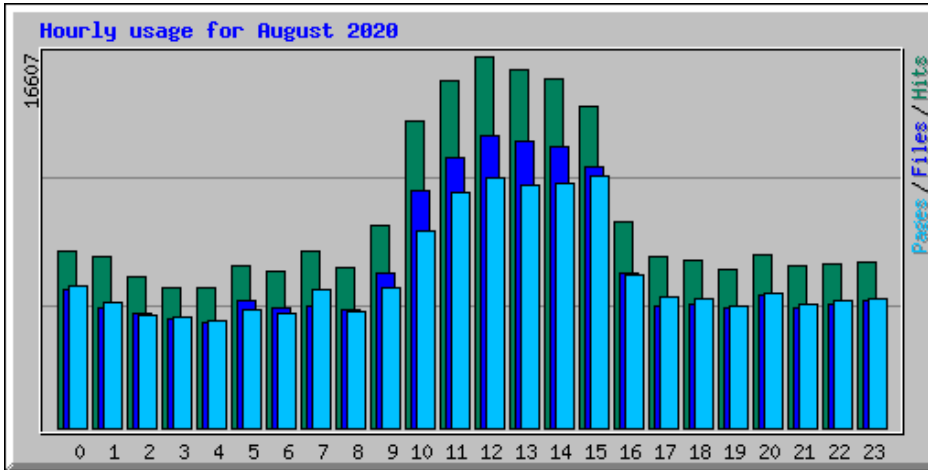

29	6088	2.69%	4562	2.63%	4019	2.43%	1313	2.95%	1187	4.04%	926077	3.28%
30	6378	2.82%	4618	2.67%	4773	2.89%	1529	3.43%	1280	4.36%	743576	2.63%
31	6039	2.67%	4393	2.54%	4295	2.60%	1411	3.17%	1270	4.32%	717255	2.54%

Hourly Statistics for August 2020												
Hour	Hits			Files			Pages			KBytes		
	Avg	Total	%	Avg	Total	%	Avg	Total	%	Avg	Total	%
0	255	7916	3.50%	198	6167	3.56%	204	6342	3.84%	24443	757734	2.68%
1	245	7611	3.37%	171	5322	3.07%	180	5590	3.38%	19384	600896	2.13%
2	216	6709	2.97%	165	5117	2.95%	161	5010	3.03%	18291	567015	2.01%
3	202	6275	2.78%	156	4858	2.81%	160	4987	3.02%	15889	492548	1.74%
4	201	6231	2.76%	152	4720	2.73%	154	4782	2.89%	16257	503978	1.78%
5	234	7254	3.21%	183	5696	3.29%	169	5260	3.18%	15299	474263	1.68%
6	226	7015	3.10%	172	5358	3.09%	164	5099	3.09%	25051	776589	2.75%
7	255	7910	3.50%	176	5475	3.16%	199	6175	3.74%	23425	726175	2.57%
8	229	7126	3.15%	169	5243	3.03%	168	5233	3.17%	33777	1047079	3.71%
9	290	9012	3.99%	222	6898	3.98%	201	6239	3.78%	59602	1847653	6.54%
10	442	13714	6.07%	341	10588	6.11%	284	8816	5.34%	87101	2700122	9.56%
11	500	15522	6.87%	388	12035	6.95%	338	10480	6.34%	94751	2937291	10.40%
12	535	16607	7.35%	419	13014	7.51%	361	11202	6.78%	104245	3231583	11.44%
13	516	16022	7.09%	411	12771	7.37%	349	10819	6.55%	96641	2995866	10.61%
14	501	15545	6.88%	406	12595	7.27%	353	10950	6.63%	78183	2423679	8.58%
15	463	14370	6.36%	374	11618	6.71%	362	11227	6.80%	41940	1300127	4.60%
16	296	9202	4.07%	222	6902	3.99%	221	6860	4.15%	24239	751424	2.66%
17	247	7668	3.39%	174	5421	3.13%	189	5868	3.55%	17930	555828	1.97%
18	241	7475	3.31%	178	5525	3.19%	187	5799	3.51%	17573	544752	1.93%
19	228	7096	3.14%	172	5335	3.08%	175	5432	3.29%	22544	698871	2.47%
20	250	7761	3.43%	191	5935	3.43%	193	6001	3.63%	18191	563914	2.00%
21	233	7245	3.21%	173	5393	3.11%	178	5529	3.35%	18374	569592	2.02%
22	236	7318	3.24%	178	5536	3.20%	183	5681	3.44%	17549	544010	1.93%
23	238	7388	3.27%	182	5667	3.27%	187	5808	3.52%	20404	632534	2.24%

Top 30 of 2783 Total URLs					
#	Hits	%	KBytes	%	URL
1	31959	14.14%	1310704	4.64%	/
2	22900	10.13%	1415794	5.01%	/webstats/