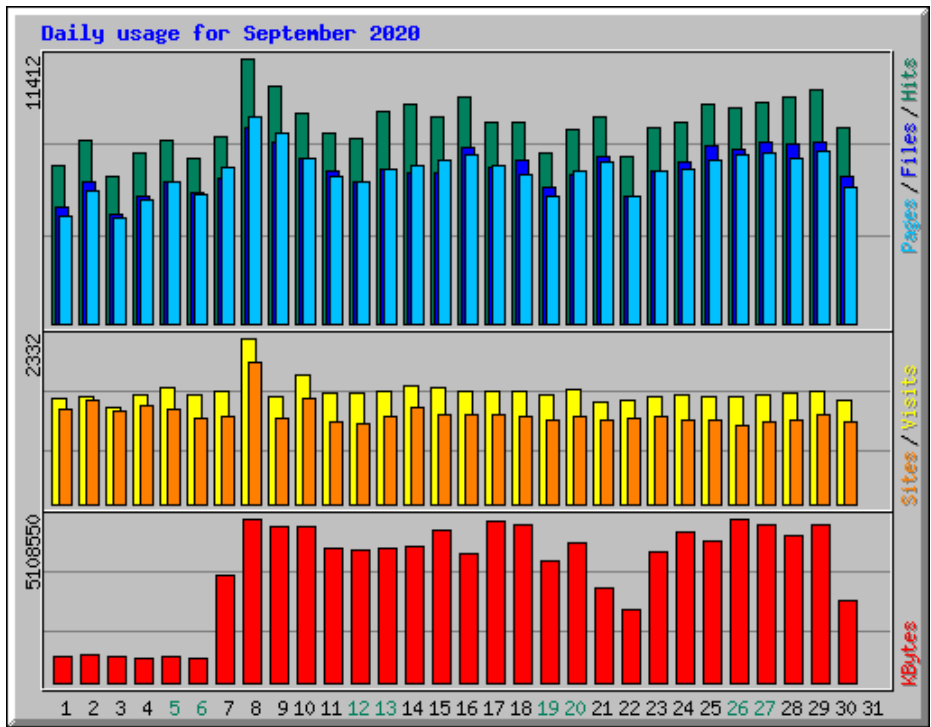

Usage Statistics for www.www.billslater.com www.billslater.com

Summary Period: September 2020

Generated 01-Oct-2020 02:15 EDT

[\[Daily Statistics\]](#) [\[Hourly Statistics\]](#) [\[URLs\]](#) [\[Entry\]](#) [\[Exit\]](#) [\[Sites\]](#) [\[Countries\]](#)

Monthly Statistics for September 2020		
Total Hits	257869	
Total Files	199338	
Total Pages	195728	
Total Visits	47036	
Total KBytes	106783400	
Total Unique Sites	29482	
Total Unique URLs	2821	
	Avg	Max
Hits per Hour	358	1288
Hits per Day	8595	11412
Files per Day	6644	8445
Pages per Day	6524	8855
Visits per Day	1567	2332
KBytes per Day	3559447	5108550
Hits by Response Code		
Code 200 - OK	199338	
Code 206 - Partial Content	609	
Code 301 - Moved Permanently	5610	
Code 302 - Found	39342	
Code 304 - Not Modified	3722	
Code 400 - Bad Request	76	
Code 403 - Forbidden	12	
Code 404 - Not Found	9160	