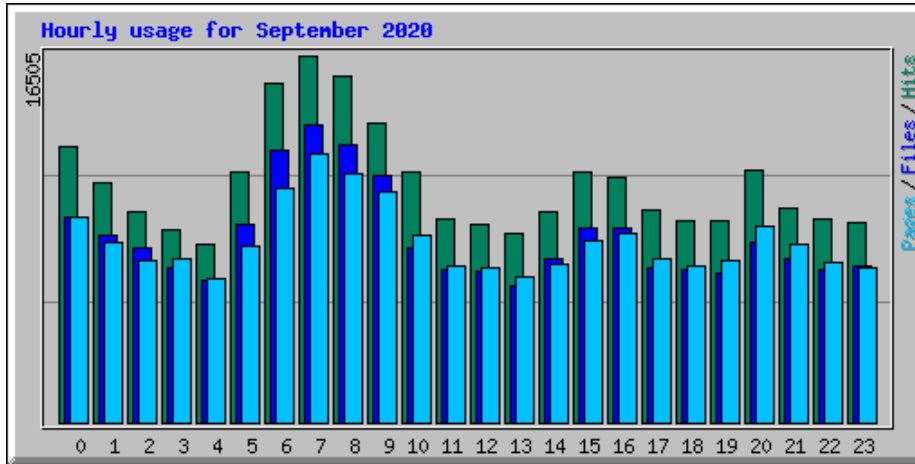

30	8415	3.26%	6312	3.17%	5833	2.98%	1450	3.08%	1155	3.92%	2569816	2.41%

Hourly Statistics for September 2020												
Hour	Hits			Files			Pages			KBytes		
	Avg	Total		Avg	Total		Avg	Total		Avg	Total	
0	412	12363	4.79%	308	9252	4.64%	307	9226	4.71%	167281	5018436	4.70%
1	359	10796	4.19%	279	8385	4.21%	268	8060	4.12%	144029	4320857	4.05%
2	316	9499	3.68%	261	7846	3.94%	242	7270	3.71%	153453	4603579	4.31%
3	288	8668	3.36%	232	6960	3.49%	244	7324	3.74%	166263	4987883	4.67%
4	266	7995	3.10%	211	6346	3.18%	215	6467	3.30%	150815	4524456	4.24%
5	374	11239	4.36%	296	8909	4.47%	263	7919	4.05%	199398	5981942	5.60%
6	508	15265	5.92%	408	12263	6.15%	351	10548	5.39%	213491	6404738	6.00%
7	550	16505	6.40%	446	13403	6.72%	402	12068	6.17%	190448	5713434	5.35%
8	519	15588	6.04%	416	12480	6.26%	373	11190	5.72%	151131	4533925	4.25%
9	448	13466	5.22%	368	11060	5.55%	345	10374	5.30%	131723	3951684	3.70%
10	375	11275	4.37%	262	7883	3.95%	279	8377	4.28%	99895	2996846	2.81%
11	305	9173	3.56%	228	6852	3.44%	234	7041	3.60%	87522	2625655	2.46%
12	297	8936	3.47%	225	6762	3.39%	231	6935	3.54%	95155	2854638	2.67%
13	282	8463	3.28%	205	6170	3.10%	217	6532	3.34%	125834	3775031	3.54%
14	315	9466	3.67%	245	7353	3.69%	235	7078	3.62%	161334	4840021	4.53%
15	376	11299	4.38%	291	8737	4.38%	273	8209	4.19%	170255	5107655	4.78%
16	367	11029	4.28%	291	8730	4.38%	283	8505	4.35%	159774	4793233	4.49%
17	319	9589	3.72%	231	6943	3.48%	244	7326	3.74%	146633	4398976	4.12%
18	301	9044	3.51%	229	6896	3.46%	234	7043	3.60%	144039	4321172	4.05%
19	302	9077	3.52%	224	6746	3.38%	243	7290	3.72%	136054	4081612	3.82%
20	378	11362	4.41%	270	8123	4.07%	292	8781	4.49%	145638	4369142	4.09%
21	321	9655	3.74%	245	7377	3.70%	266	7980	4.08%	140185	4205563	3.94%
22	304	9127	3.54%	228	6855	3.44%	240	7202	3.68%	141162	4234857	3.97%
23	299	8990	3.49%	233	7007	3.52%	232	6983	3.57%	137935	4138065	3.88%

Top 30 of 2821 Total URLs					
#	Hits		KBytes		URL
1	55634	21.57%	80803698	75.67%	/webstats/
2	29869	11.58%	1222710	1.15%	/
3	9549	3.70%	965326	0.90%	/webstats/2014_07.htm
4	3821	1.48%	415190	0.39%	/webstats/2013_04.htm
5	3170	1.23%	83	0.00%	/robots.txt