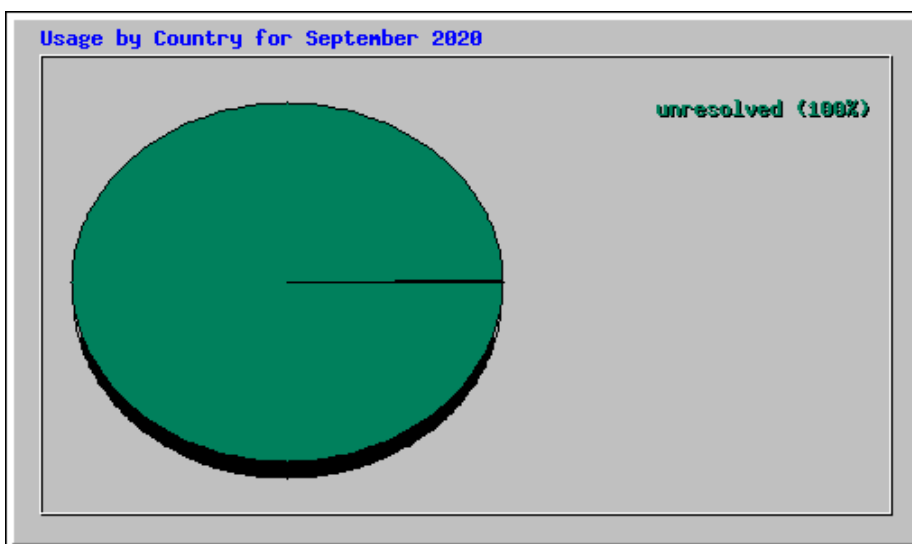

Top 10 of 29482 Total Sites By KBytes									
#	Hits		Files		KBytes		Visits		Hostname
1	27627	10.71%	27627	13.86%	43808934	41.03%	871	1.85%	2.61.209.99
2	15040	5.83%	15040	7.54%	25613002	23.99%	528	1.12%	2.61.201.38
3	2208	0.86%	2208	1.11%	3209338	3.01%	368	0.78%	185.244.216.71
4	11691	4.53%	10007	5.02%	3174504	2.97%	9	0.02%	94.130.51.22
5	9540	3.70%	8092	4.06%	2684916	2.51%	9	0.02%	195.201.106.84
6	1697	0.66%	1697	0.85%	2439019	2.28%	842	1.79%	176.110.134.2
7	8938	3.47%	7622	3.82%	2363669	2.21%	6	0.01%	88.99.57.135
8	7620	2.95%	6505	3.26%	2020226	1.89%	5	0.01%	138.201.128.13
9	4378	1.70%	3690	1.85%	1108384	1.04%	4	0.01%	88.99.162.198
10	3513	1.36%	3012	1.51%	920247	0.86%	5	0.01%	195.201.163.141

Top 1 of 1 Total Countries						
#	Hits		Files		KBytes	Country
1	257869	100.00%	199947	100.31%	106783400	100.00% unresolved