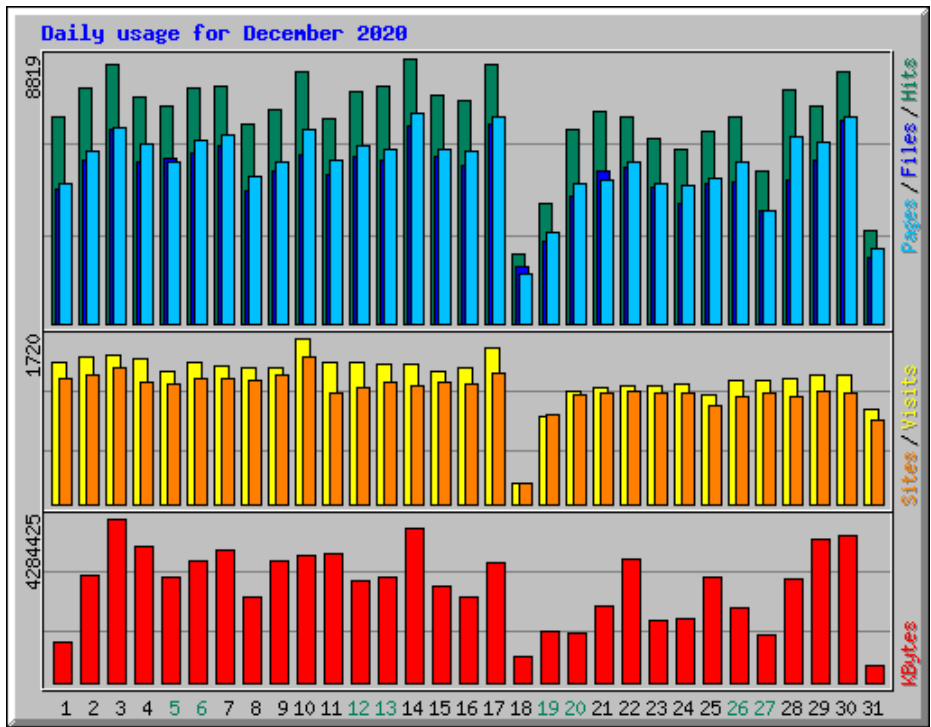

# Usage Statistics for www.billslater.com www.billslater.com

Summary Period: December 2020

Generated 01-Jan-2021 02:17 EST

[\[Daily Statistics\]](#) [\[Hourly Statistics\]](#) [\[URLs\]](#) [\[Entry\]](#) [\[Exit\]](#) [\[Sites\]](#) [\[Countries\]](#)

Monthly Statistics for December 2020		
Total Hits	214181	
Total Files	153724	
Total Pages	163899	
Total Visits	40764	
Total KBytes	78934534	
Total Unique Sites	28852	
Total Unique URLs	2575	
	Avg	Max
Hits per Hour	287	1364
Hits per Day	6909	8819
Files per Day	4958	6738
Pages per Day	5287	6987
Visits per Day	1314	1720
KBytes per Day	2546275	4284425
Hits by Response Code		
Undefined response code	2	
Code 200 - OK	153724	
Code 206 - Partial Content	370	
Code 301 - Moved Permanently	4684	
Code 302 - Found	44379	
Code 304 - Not Modified	3266	
Code 400 - Bad Request	78	
Code 403 - Forbidden	40	
Code 404 - Not Found	7638	