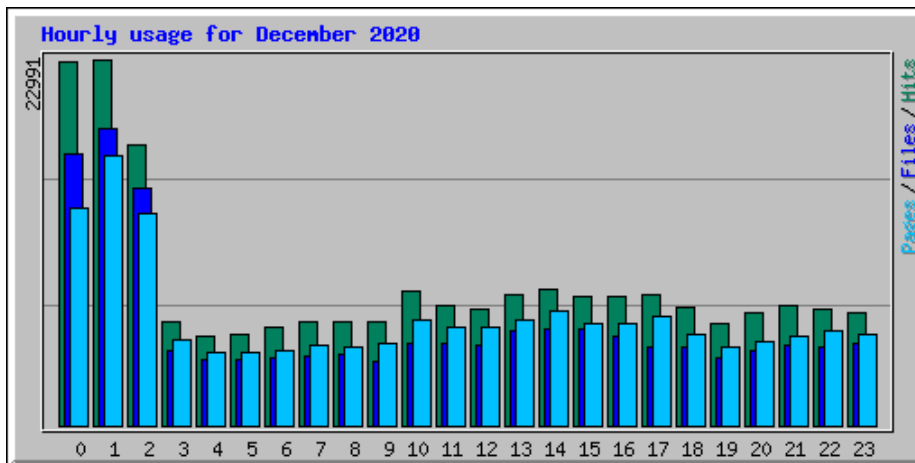

30	8384	3.91%	6738	4.38%	6893	4.21%	1333	3.27%	1151	3.99%	3840653	4.87%
31	3103	1.45%	2170	1.41%	2507	1.53%	989	2.43%	865	3.00%	458475	0.58%

Hourly Statistics for December 2020												
Hour	Hits			Files			Pages			KBytes		
	Avg	Total		Avg	Total		Avg	Total		Avg	Total	
0	734	22765	10.63%	550	17074	11.11%	439	13619	8.31%	361069	11193128	14.18%
1	741	22991	10.73%	602	18673	12.15%	547	16976	10.36%	187099	5800078	7.35%
2	568	17635	8.23%	481	14933	9.71%	428	13270	8.10%	143946	4462332	5.65%
3	208	6475	3.02%	152	4725	3.07%	172	5356	3.27%	80559	2497323	3.16%
4	182	5649	2.64%	133	4126	2.68%	146	4535	2.77%	75343	2335618	2.96%
5	185	5747	2.68%	132	4101	2.67%	148	4617	2.82%	58787	1822389	2.31%
6	197	6137	2.87%	136	4235	2.75%	152	4738	2.89%	68834	2133847	2.70%
7	209	6486	3.03%	140	4365	2.84%	163	5067	3.09%	57101	1770128	2.24%
8	209	6493	3.03%	143	4462	2.90%	159	4956	3.02%	53605	1661740	2.11%
9	210	6516	3.04%	130	4049	2.63%	165	5145	3.14%	64904	2012025	2.55%
10	271	8424	3.93%	167	5199	3.38%	214	6645	4.05%	83643	2592948	3.28%
11	243	7562	3.53%	165	5138	3.34%	199	6193	3.78%	99277	3077575	3.90%
12	237	7349	3.43%	163	5073	3.30%	198	6152	3.75%	123344	3823673	4.84%
13	265	8218	3.84%	192	5976	3.89%	213	6630	4.05%	132410	4104725	5.20%
14	276	8583	4.01%	194	6018	3.91%	230	7143	4.36%	137443	4260747	5.40%
15	260	8073	3.77%	195	6070	3.95%	204	6347	3.87%	129812	4024158	5.10%
16	259	8052	3.76%	181	5635	3.67%	207	6436	3.93%	132153	4096735	5.19%
17	266	8263	3.86%	160	4978	3.24%	221	6860	4.19%	105301	3264336	4.14%
18	239	7422	3.47%	158	4900	3.19%	184	5717	3.49%	67526	2093309	2.65%
19	207	6427	3.00%	137	4258	2.77%	159	4945	3.02%	68578	2125915	2.69%
20	226	7023	3.28%	150	4656	3.03%	171	5302	3.23%	58545	1814904	2.30%
21	243	7549	3.52%	163	5076	3.30%	181	5635	3.44%	65127	2018924	2.56%
22	236	7318	3.42%	158	4901	3.19%	191	5933	3.62%	88683	2749182	3.48%
23	226	7024	3.28%	164	5103	3.32%	183	5682	3.47%	103187	3198796	4.05%

Top 30 of 2575 Total URLs					
#	Hits		KBytes		URL
1	35087	16.38%	56105452	71.08%	/webstats/
2	21873	10.21%	908937	1.15%	/
3	15120	7.06%	1528407	1.94%	/webstats/2014_07.htm
4	2699	1.26%	71	0.00%	/robots.txt